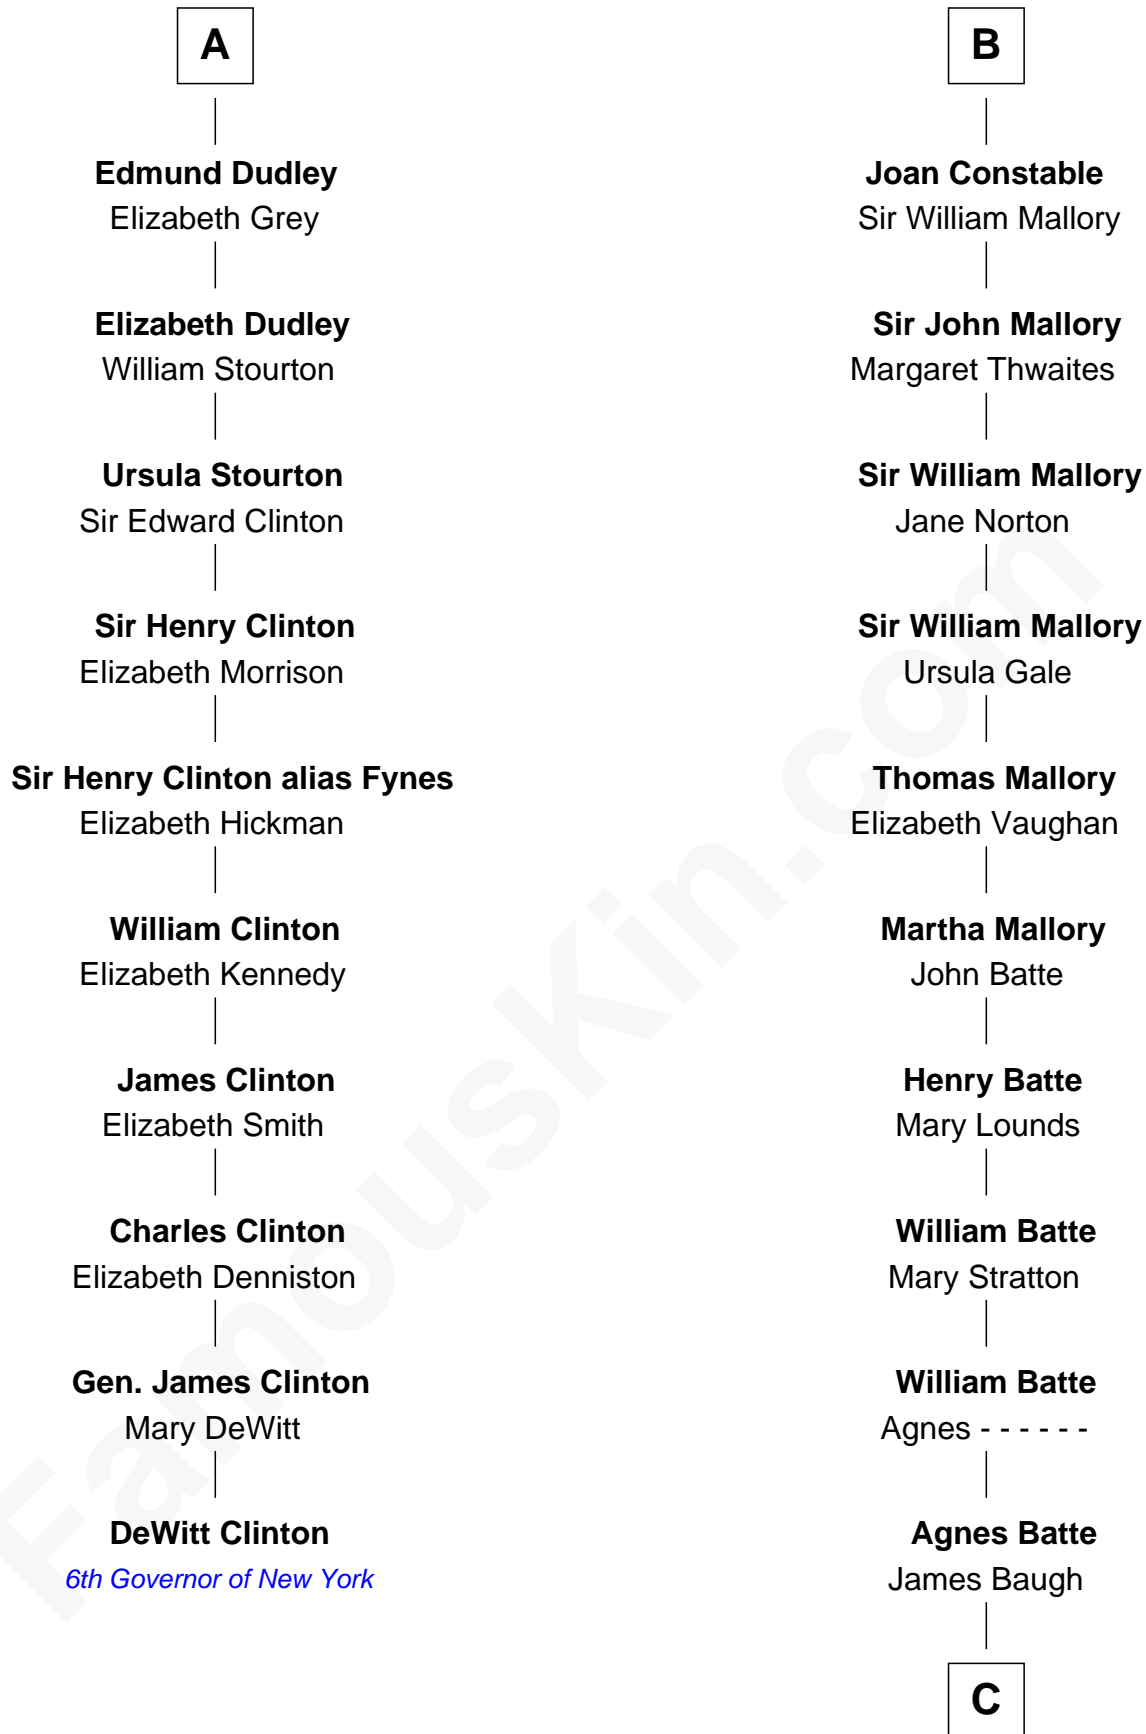

# FamousKin.com Relationship Chart of

**DeWitt Clinton**

*6th Governor of New York*

16th cousin 5 times removed of

**Judy Garland**

*Singer and Movie Actress*

**C**

**Richard Baugh**

Elizabeth Pepper Harwell

**John Aldridge Baugh**

Mary Ann Marable

**Elizabeth Baugh**

William Tecumseh Gumm

**Francis Avent Gumm**

Ethel Marian Milne

**Judy Garland**