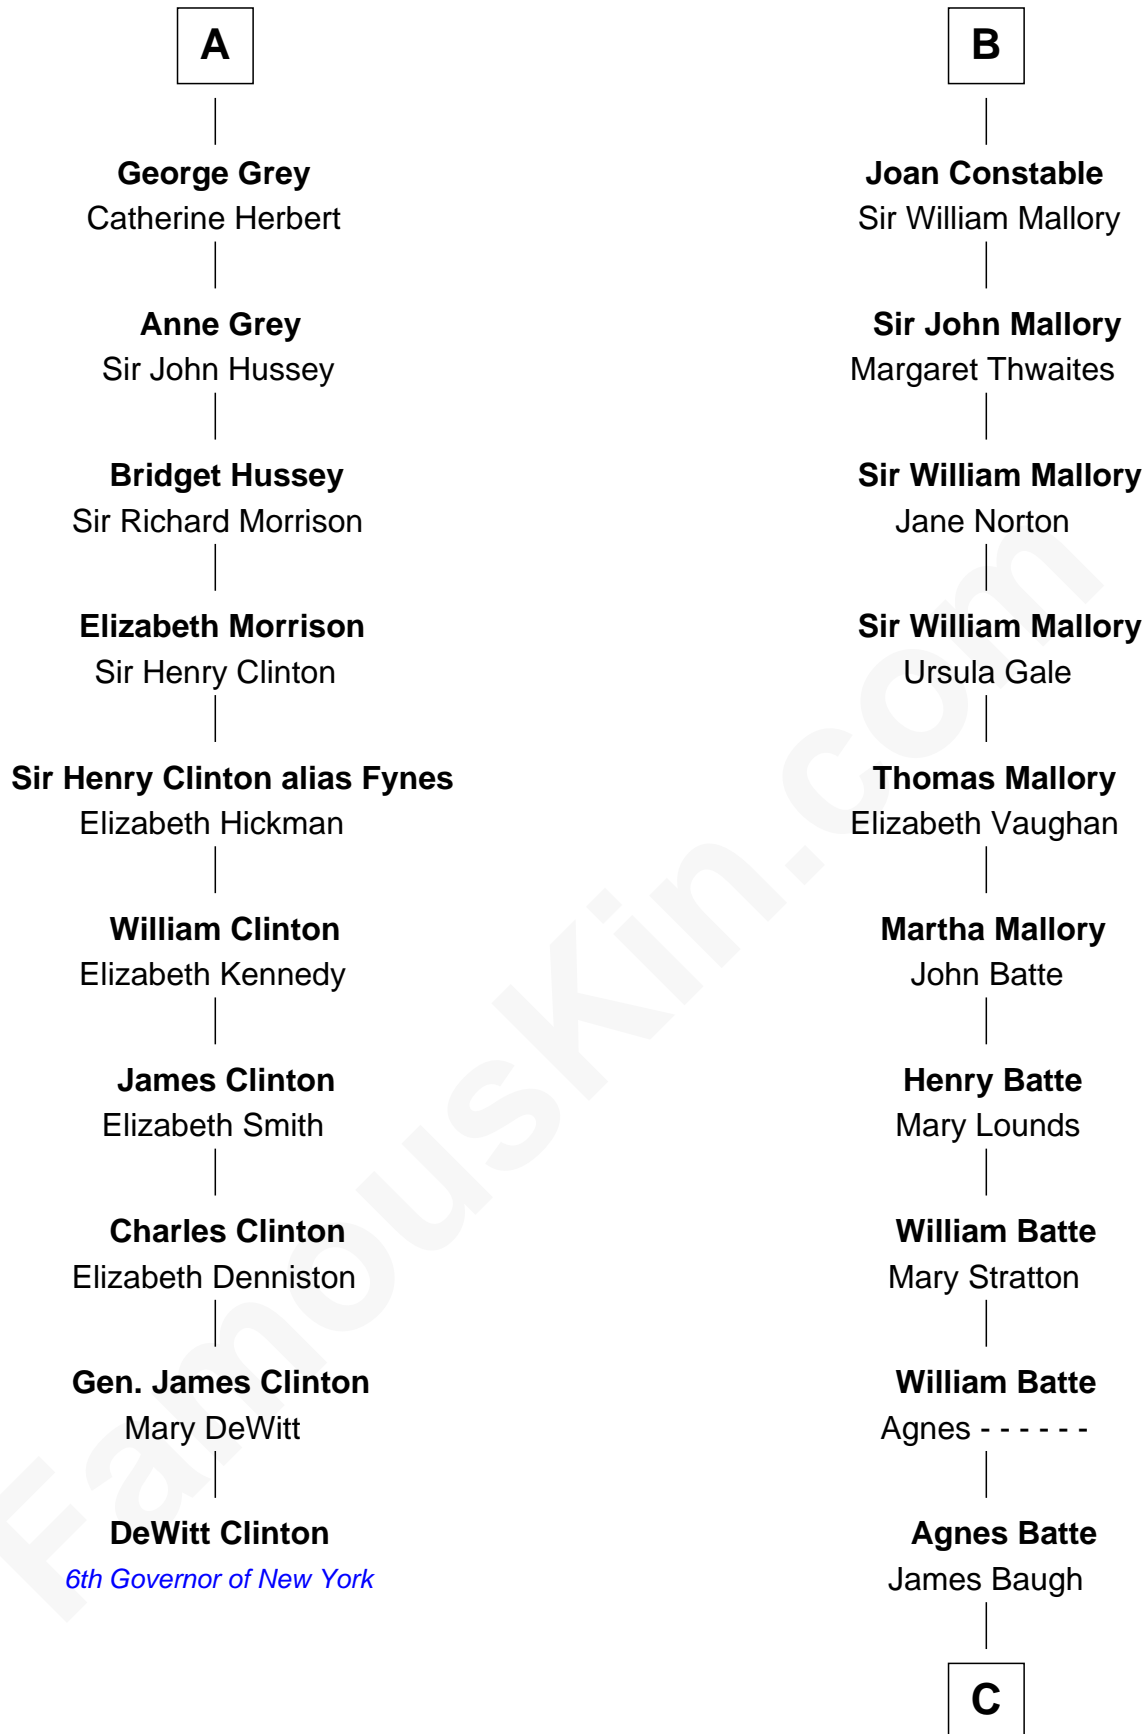

FamousKin.com Relationship Chart of

DeWitt Clinton

6th Governor of New York

16th cousin 5 times removed of

Judy Garland

Singer and Movie Actress

C

Richard Baugh

Elizabeth Pepper Harwell

John Aldridge Baugh

Mary Ann Marable

Elizabeth Baugh

William Tecumseh Gumm

Francis Avent Gumm

Ethel Marian Milne

Judy Garland