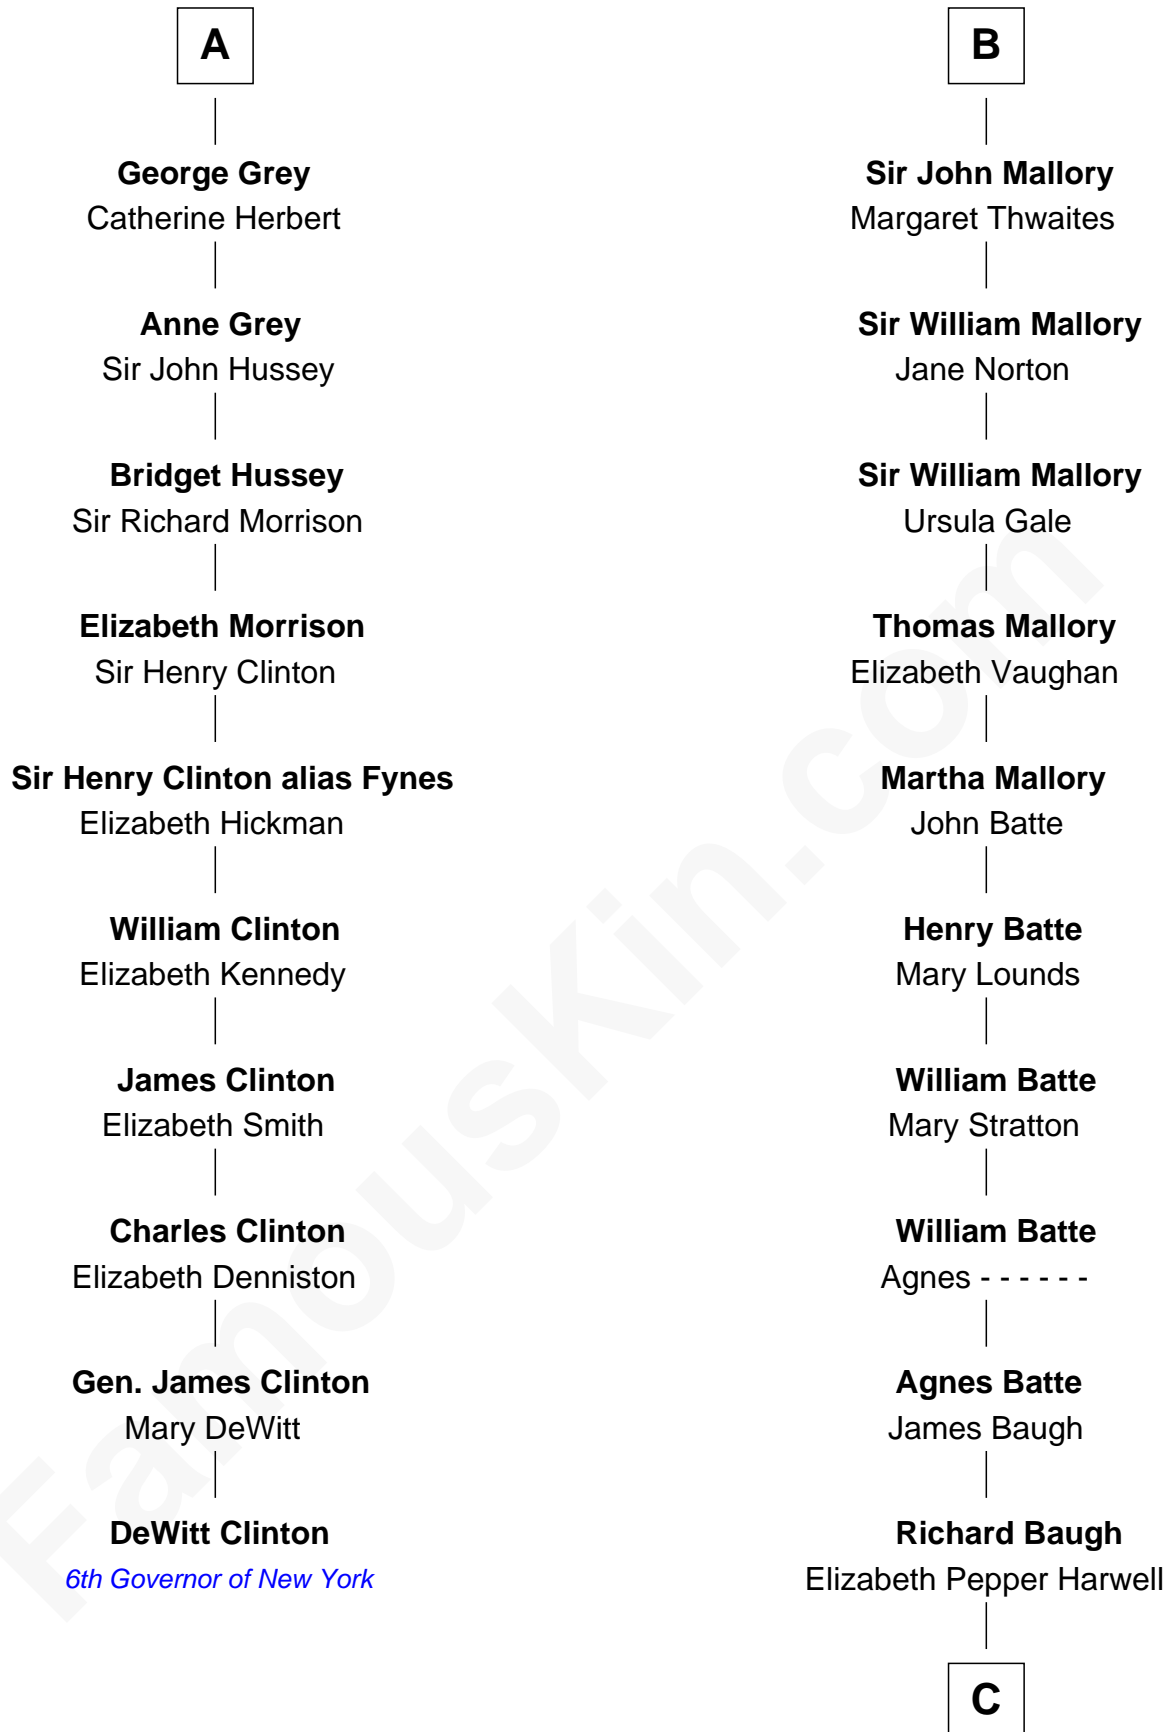

# FamousKin.com Relationship Chart of

**DeWitt Clinton**

*6th Governor of New York*

16th cousin 4 times removed of

**Judy Garland**

*Singer and Movie Actress*

**William de Odingsells**

Ela FitzWalter

**Ida de Odingsells**  
Sir Roger de Herdeburgh

**Ela Herdeburgh**  
Sir William de Boteler

**Ankaret le Boteler**  
John le Strange

**Eleanor le Strange**  
Sir Reynold de Grey

**Sir Reynold Grey**  
Margaret de Ros

**Sir John Grey**  
Constance de Holand

**Sir Edmund Grey**  
Katherine Percy

**A**

**Margaret de Oddingseles**

Sir John de Grey

**Sir John Grey**  
Avice Marmion

**Sir Robert Grey**  
Lora de St. Quintin

**Elizabeth Grey**  
Henry FitzHugh

**Sir William FitzHugh**  
Margery Willoughby

**Lora FitzHugh**  
Sir John Constable

**Joan Constable**  
Sir William Mallory

**B**

**C**

|  
**John Aldridge Baugh**

Mary Ann Marable

|  
**Elizabeth Baugh**