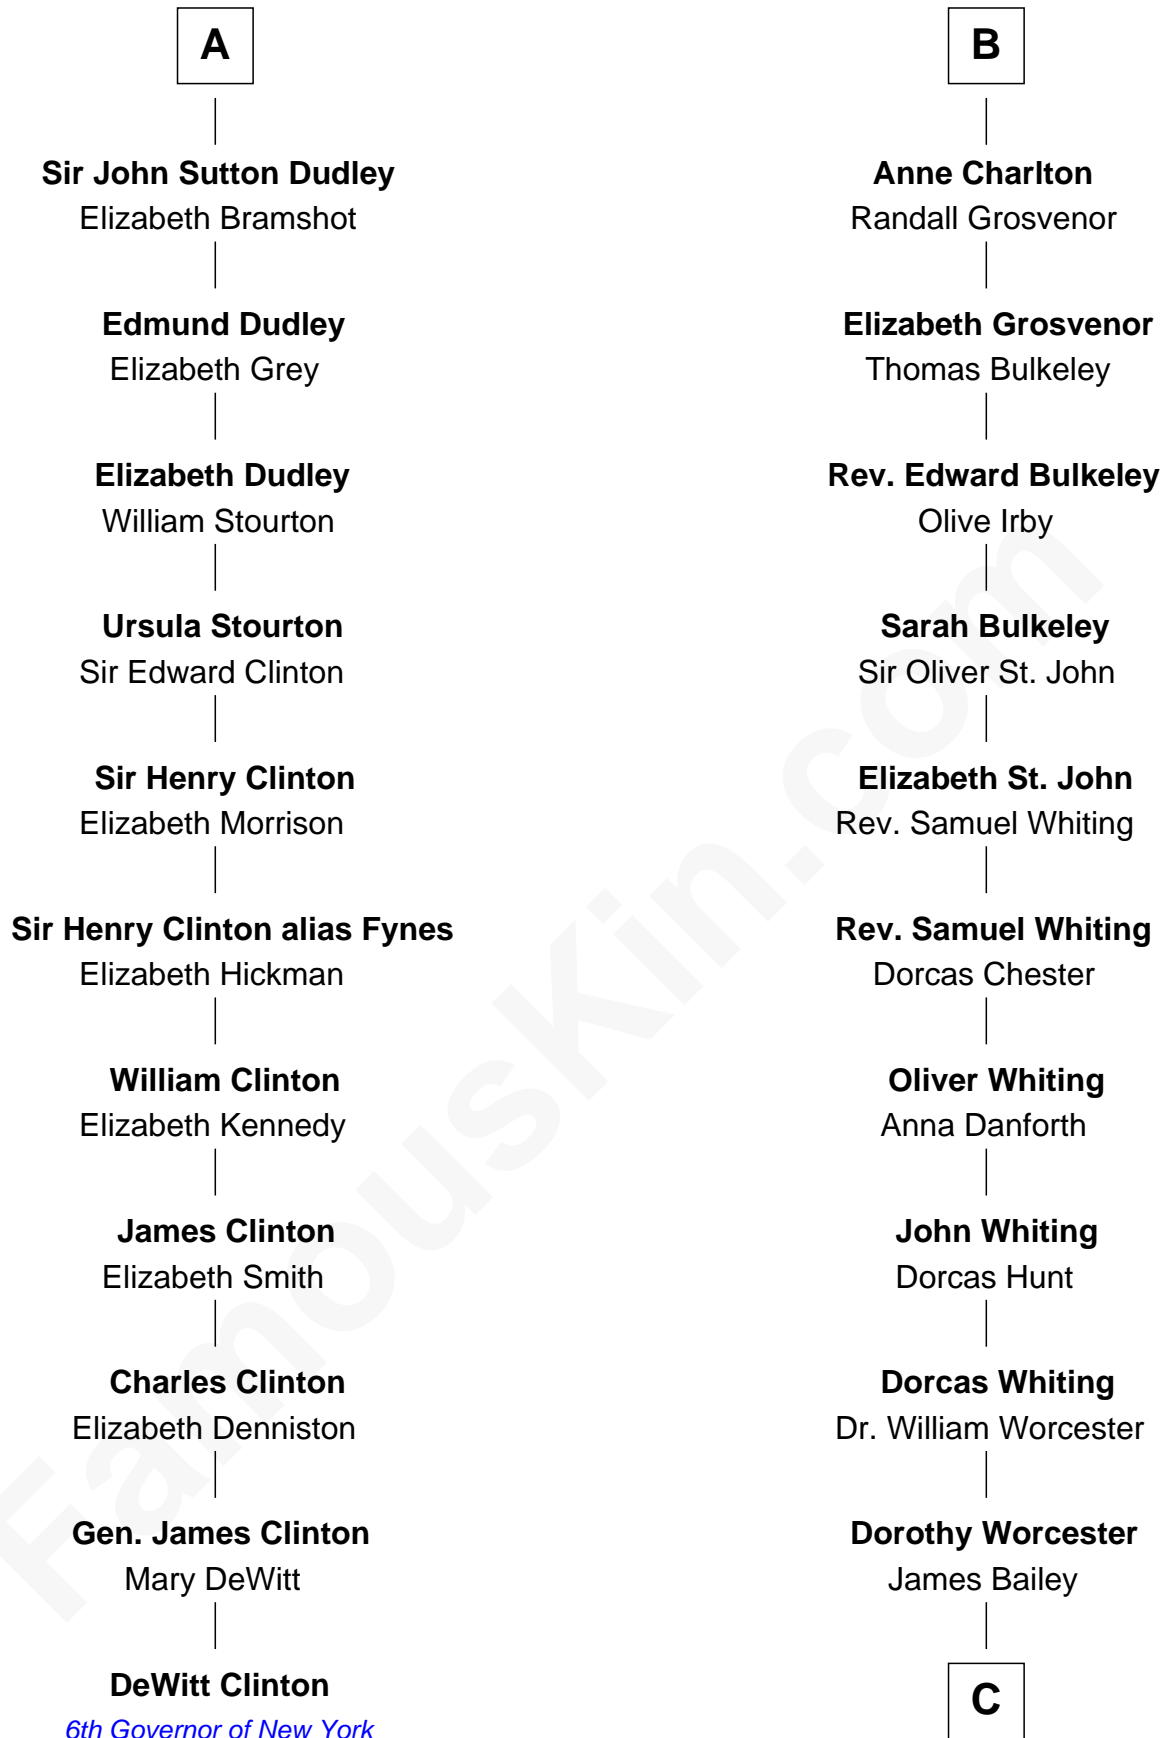

FamousKin.com Relationship Chart of

DeWitt Clinton

6th Governor of New York

17th cousin 4 times removed of

Bette Davis

Movie Actress

C

Benjamin W. Bailey

Latta Hopkins

Harriet Jane Bailey

Charles Otis Thompson

Harriet Eugenia Thompson

William Aaron Favor

Ruth Augusta Favor

Harlow Morrell Davis

Bette Davis