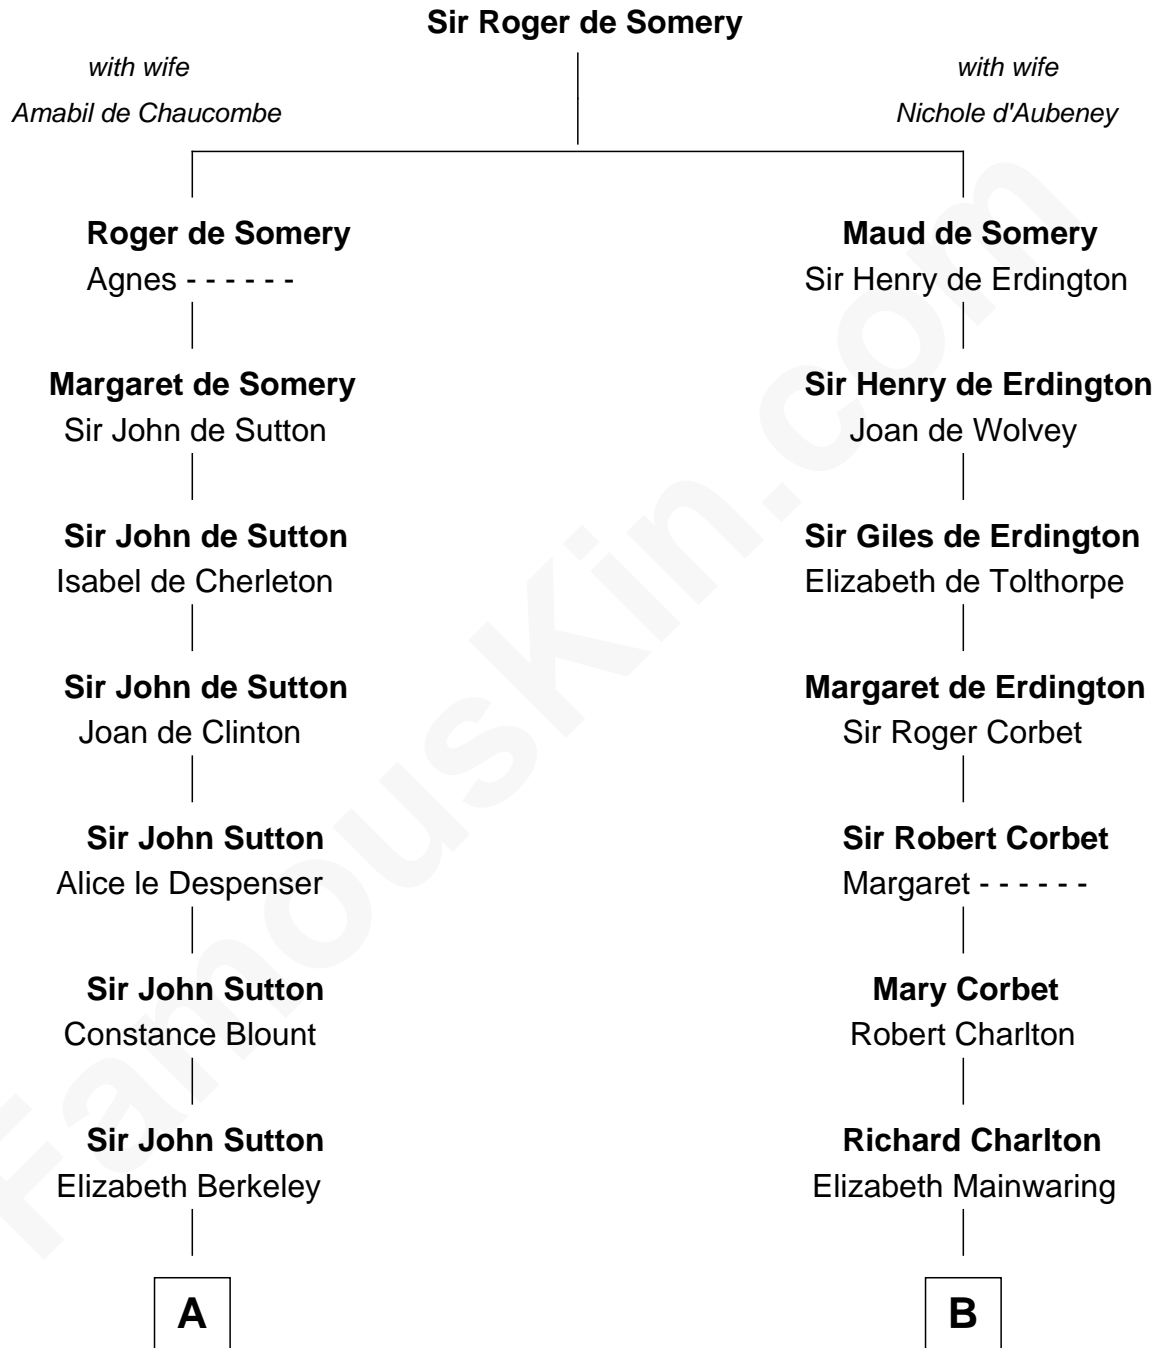

FamousKin.com Relationship Chart of

DeWitt Clinton

6th Governor of New York

17th cousin 4 times removed of

Bette Davis

Movie Actress

C

Benjamin W. Bailey

Latta Hopkins

Harriet Jane Bailey

Charles Otis Thompson

Harriet Eugenia Thompson

William Aaron Favor

Ruth Augusta Favor

Harlow Morrell Davis

Bette Davis