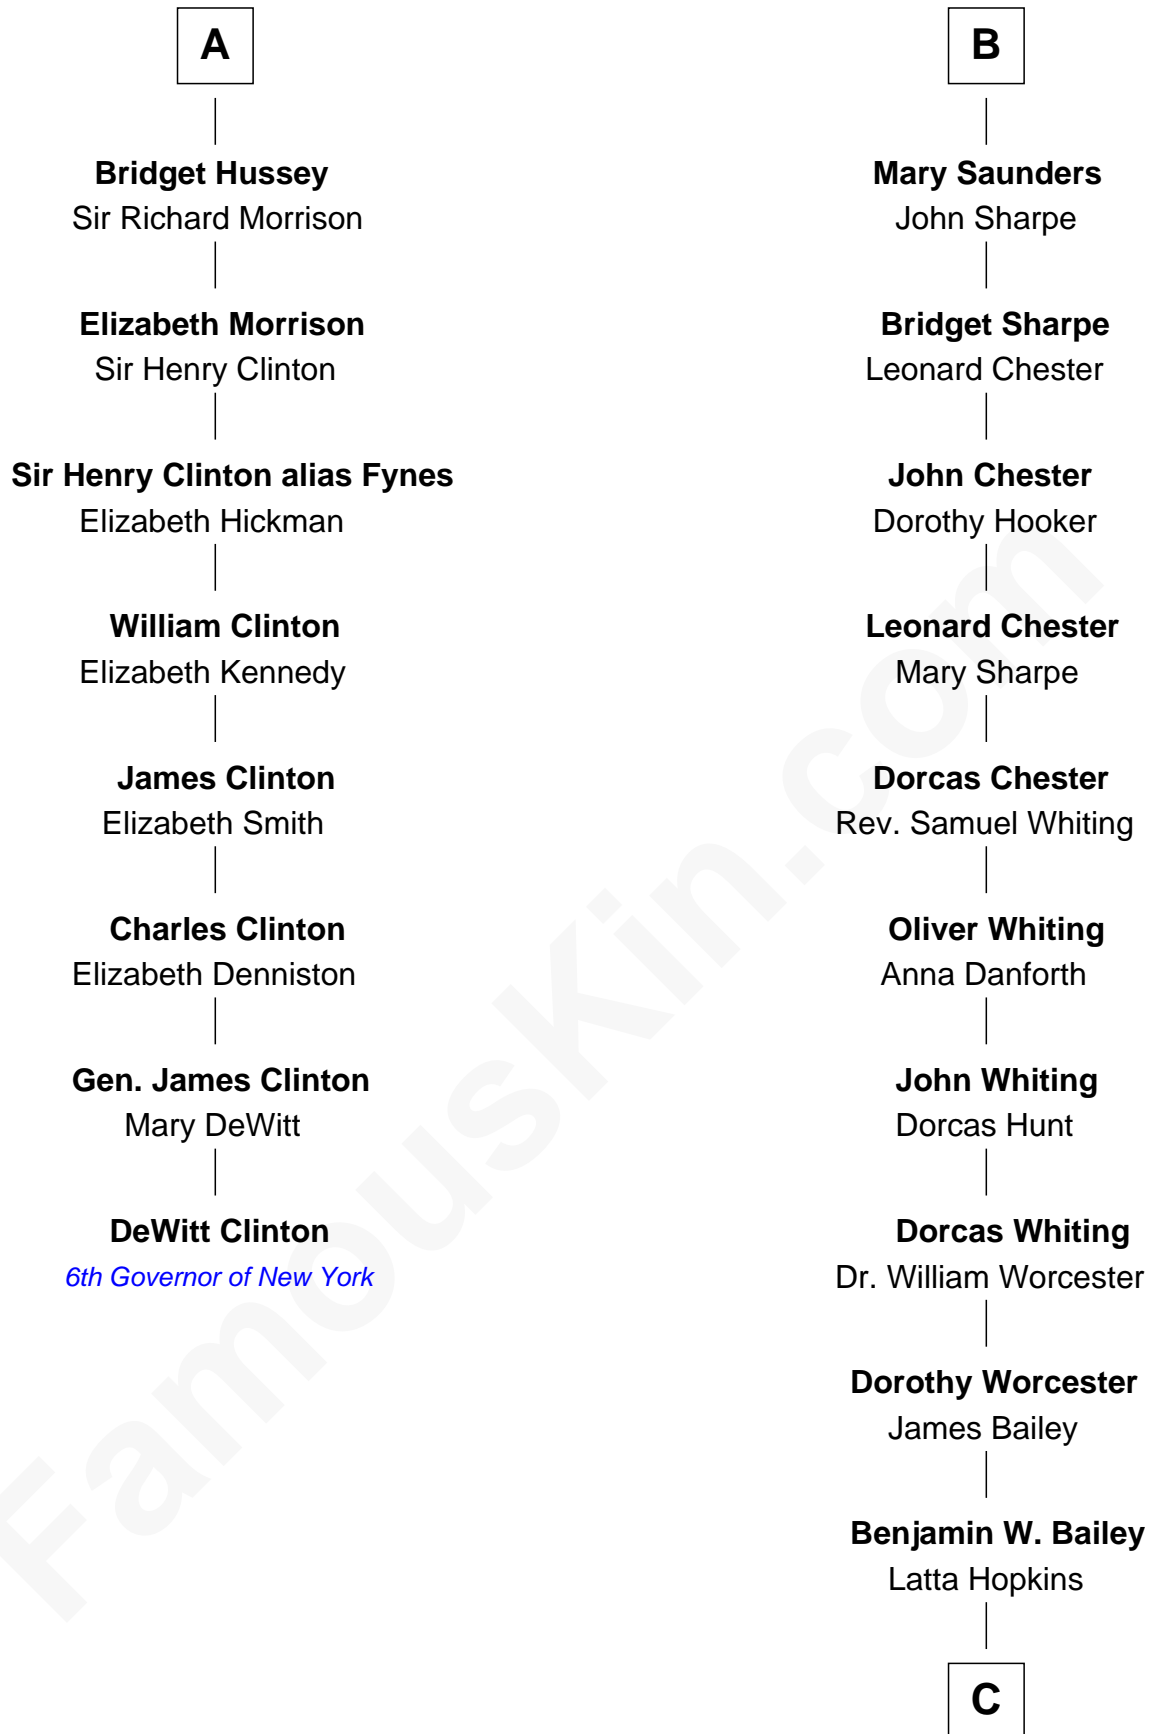

# FamousKin.com Relationship Chart of

**DeWitt Clinton**

*6th Governor of New York*

14th cousin 6 times removed of

**Bette Davis**

*Movie Actress*

**Sir William de Boteler**

Ela Herdeburgh

**C**

**Harriet Jane Bailey**

Charles Otis Thompson

**Harriet Eugenia Thompson**

William Aaron Favor

**Ruth Augusta Favor**

Harlow Morrell Davis

**Bette Davis**