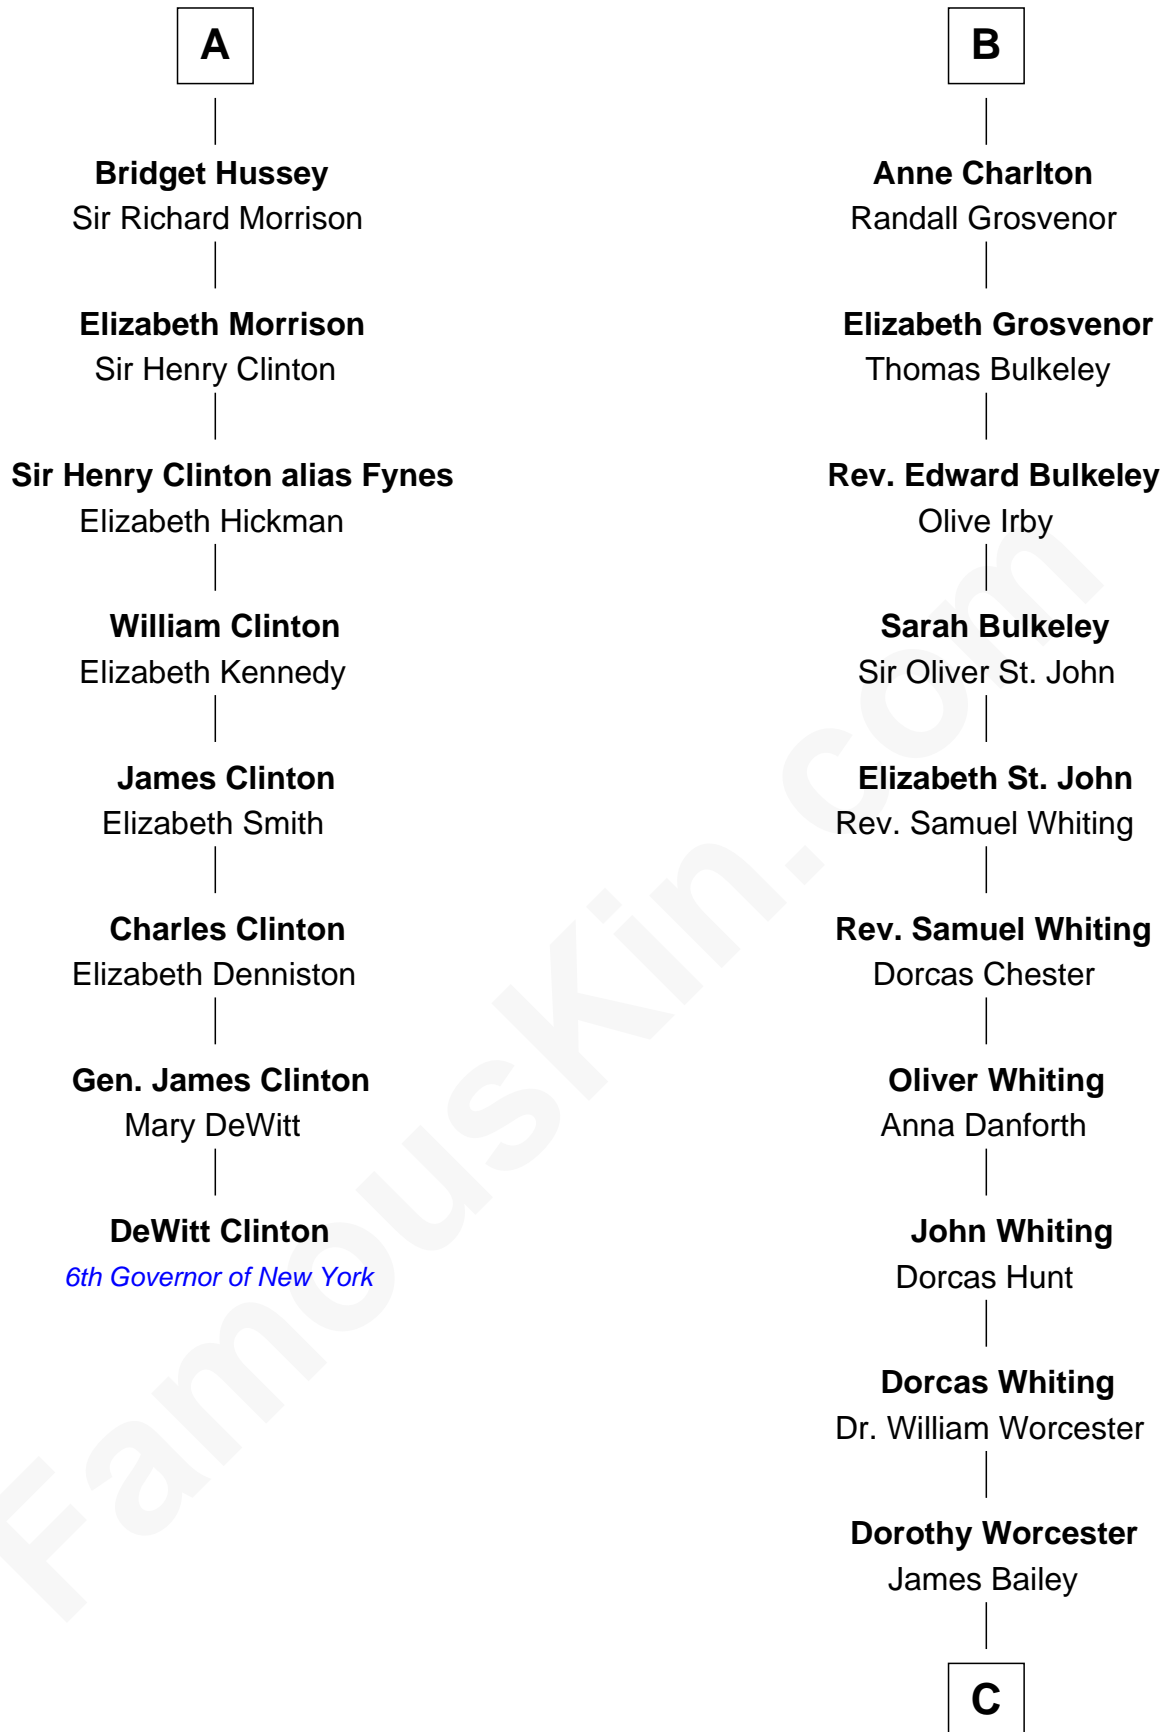

FamousKin.com Relationship Chart of

DeWitt Clinton

6th Governor of New York

14th cousin 7 times removed of

Bette Davis

Movie Actress

Sir Alan la Zouche
Eleanor de Segrave

Maude la Zouche
Sir Robert de Holland

Thomas Holand
Joan Plantagenet

John de Holand
Elizabeth of Lancaster

Constance de Holand
Sir John Grey

Sir Edmund Grey
Katherine Percy

George Grey
Catherine Herbert

Anne Grey
Sir John Hussey

A

Elena Zouche
Alan de Charlton

Alan de Charlton
Margery FitzAer

Thomas de Charlton

Anna de Charlton
William de Knightley

Thomas de Knightley de Charlton
Elizabeth Francis

Robert Charlton
Mary Corbet

Richard Charlton
Elizabeth Mainwaring

B

C

Benjamin W. Bailey

Latta Hopkins

Harriet Jane Bailey

Charles Otis Thompson

Harriet Eugenia Thompson

William Aaron Favor