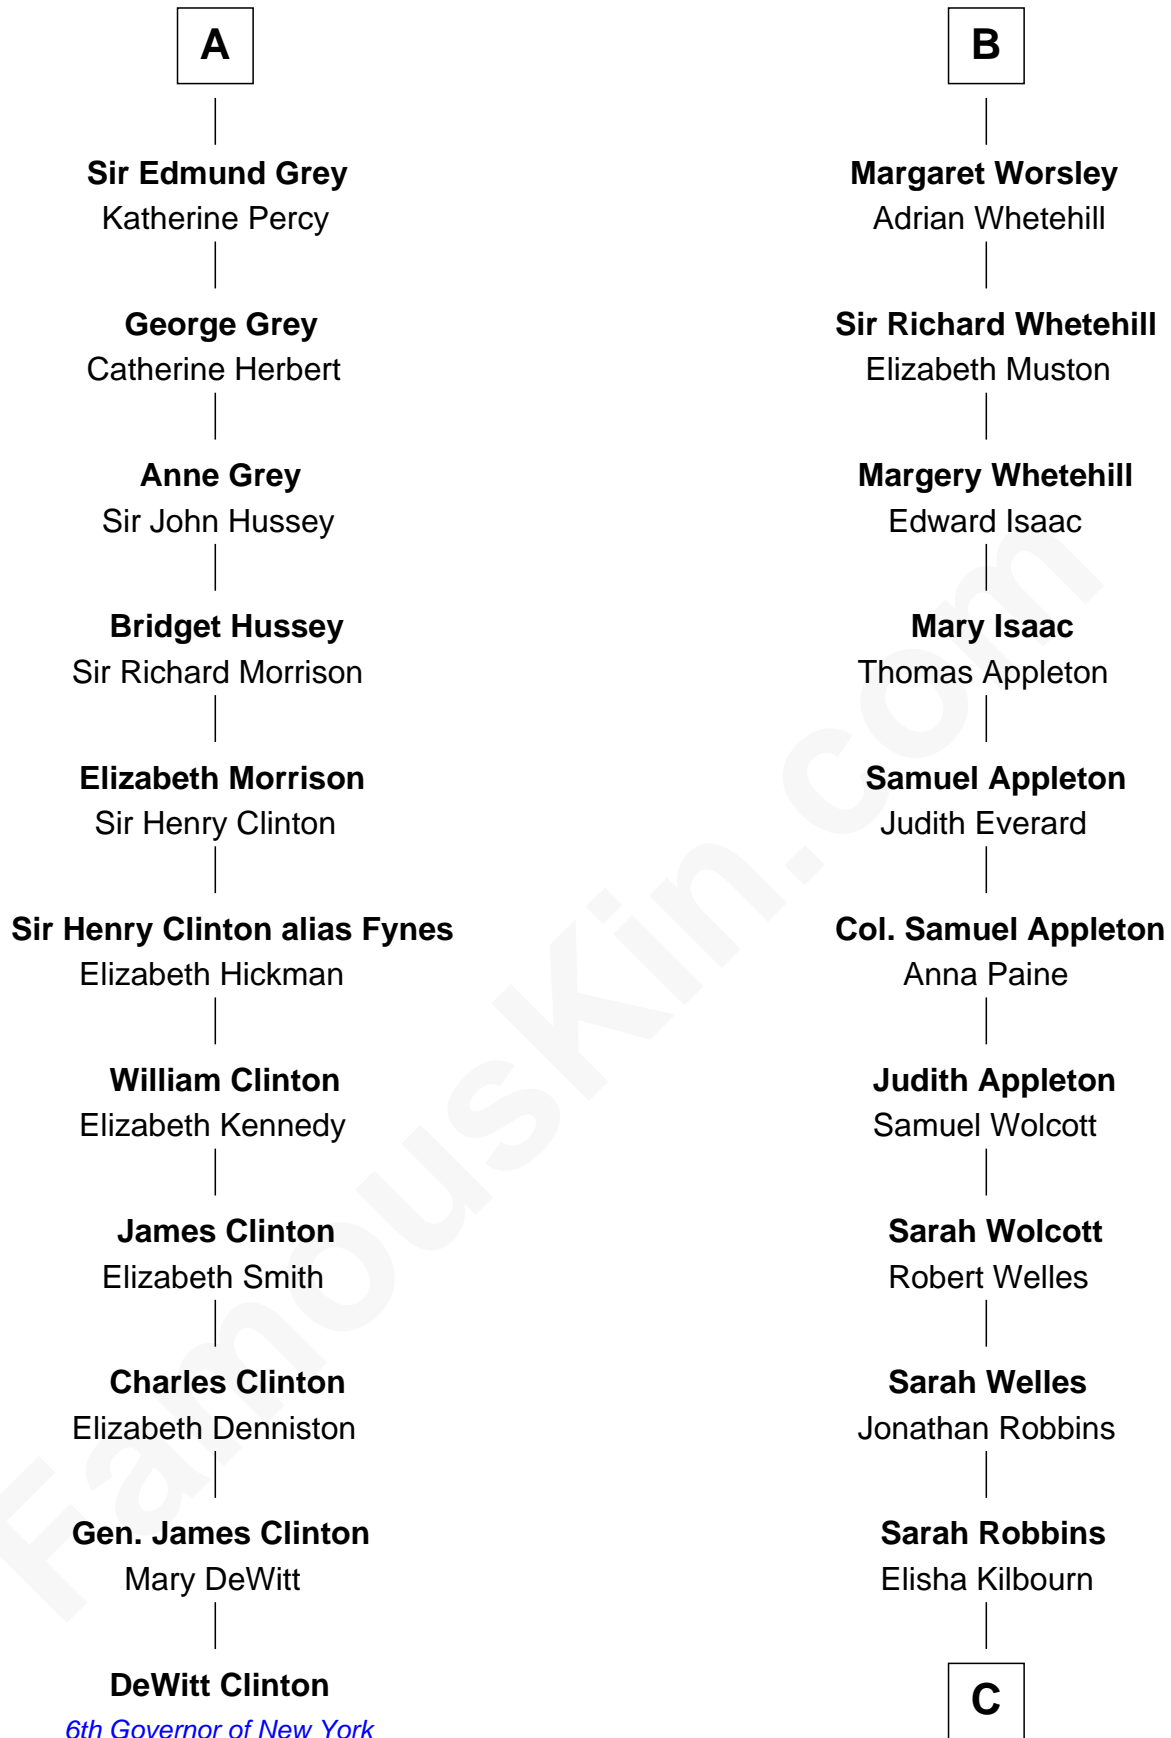

FamousKin.com Relationship Chart of

DeWitt Clinton

6th Governor of New York

17th cousin 1 time removed of

Eliphalet Remington

Founder of Remington Arms Company

C

Elizabeth Kilbourn
Eliphalet Remington