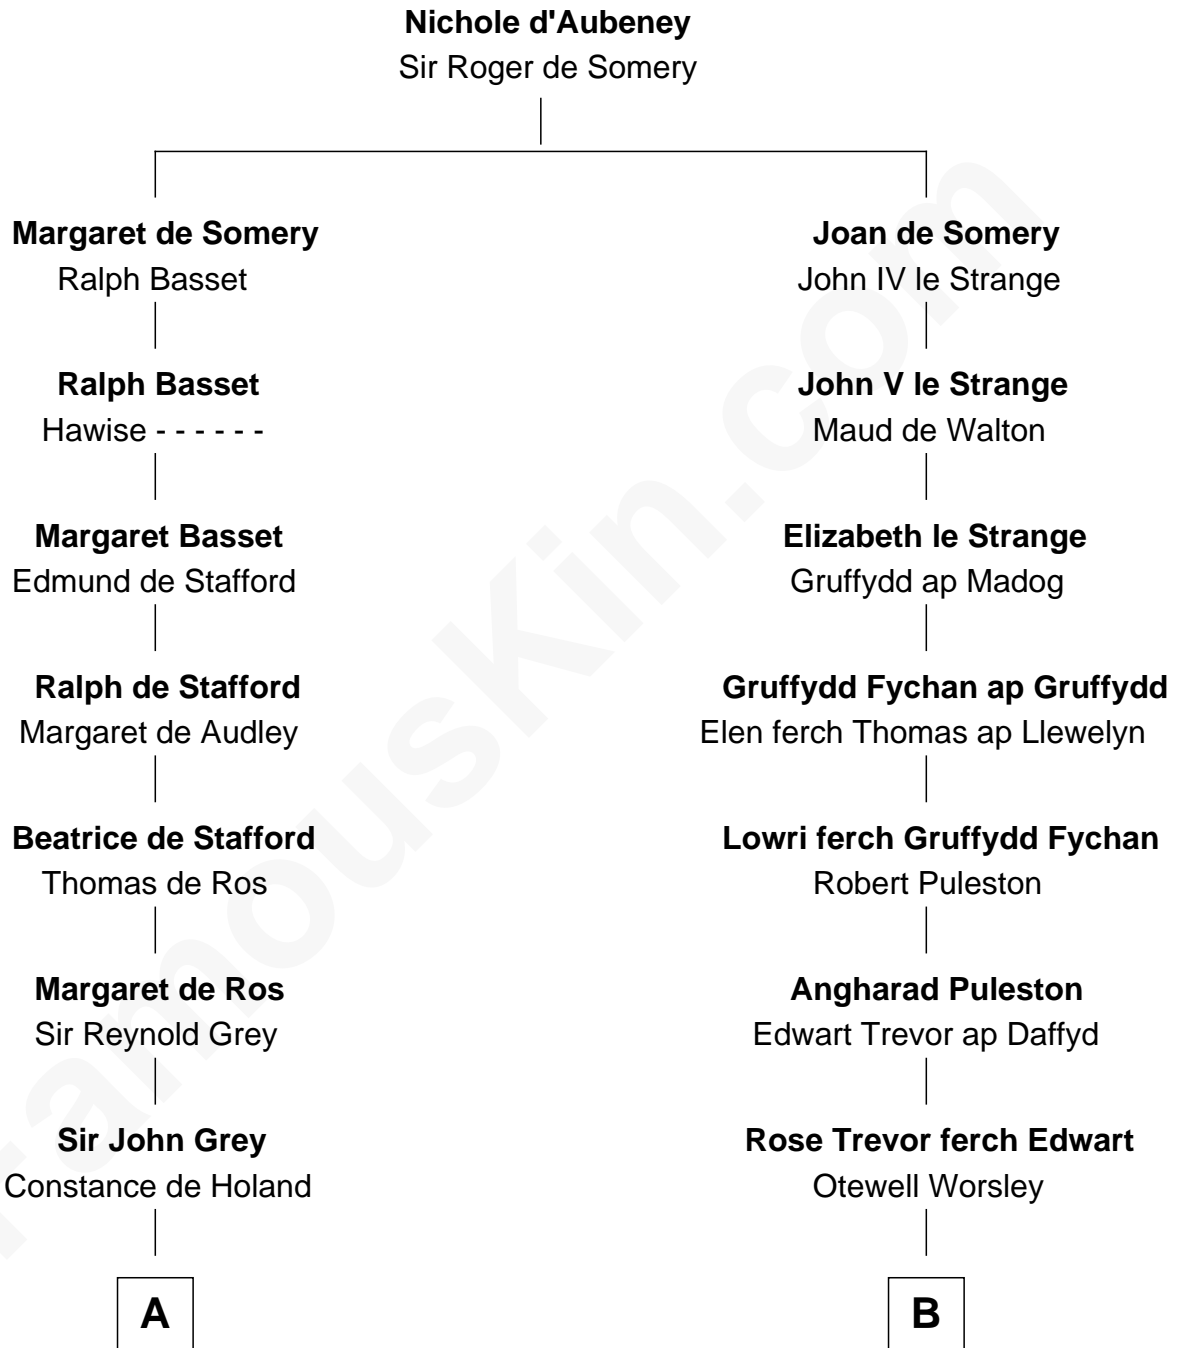

FamousKin.com Relationship Chart of

DeWitt Clinton

6th Governor of New York

17th cousin 1 time removed of

Eliphalet Remington

Founder of Remington Arms Company

C

Elizabeth Kilbourn
Eliphalet Remington