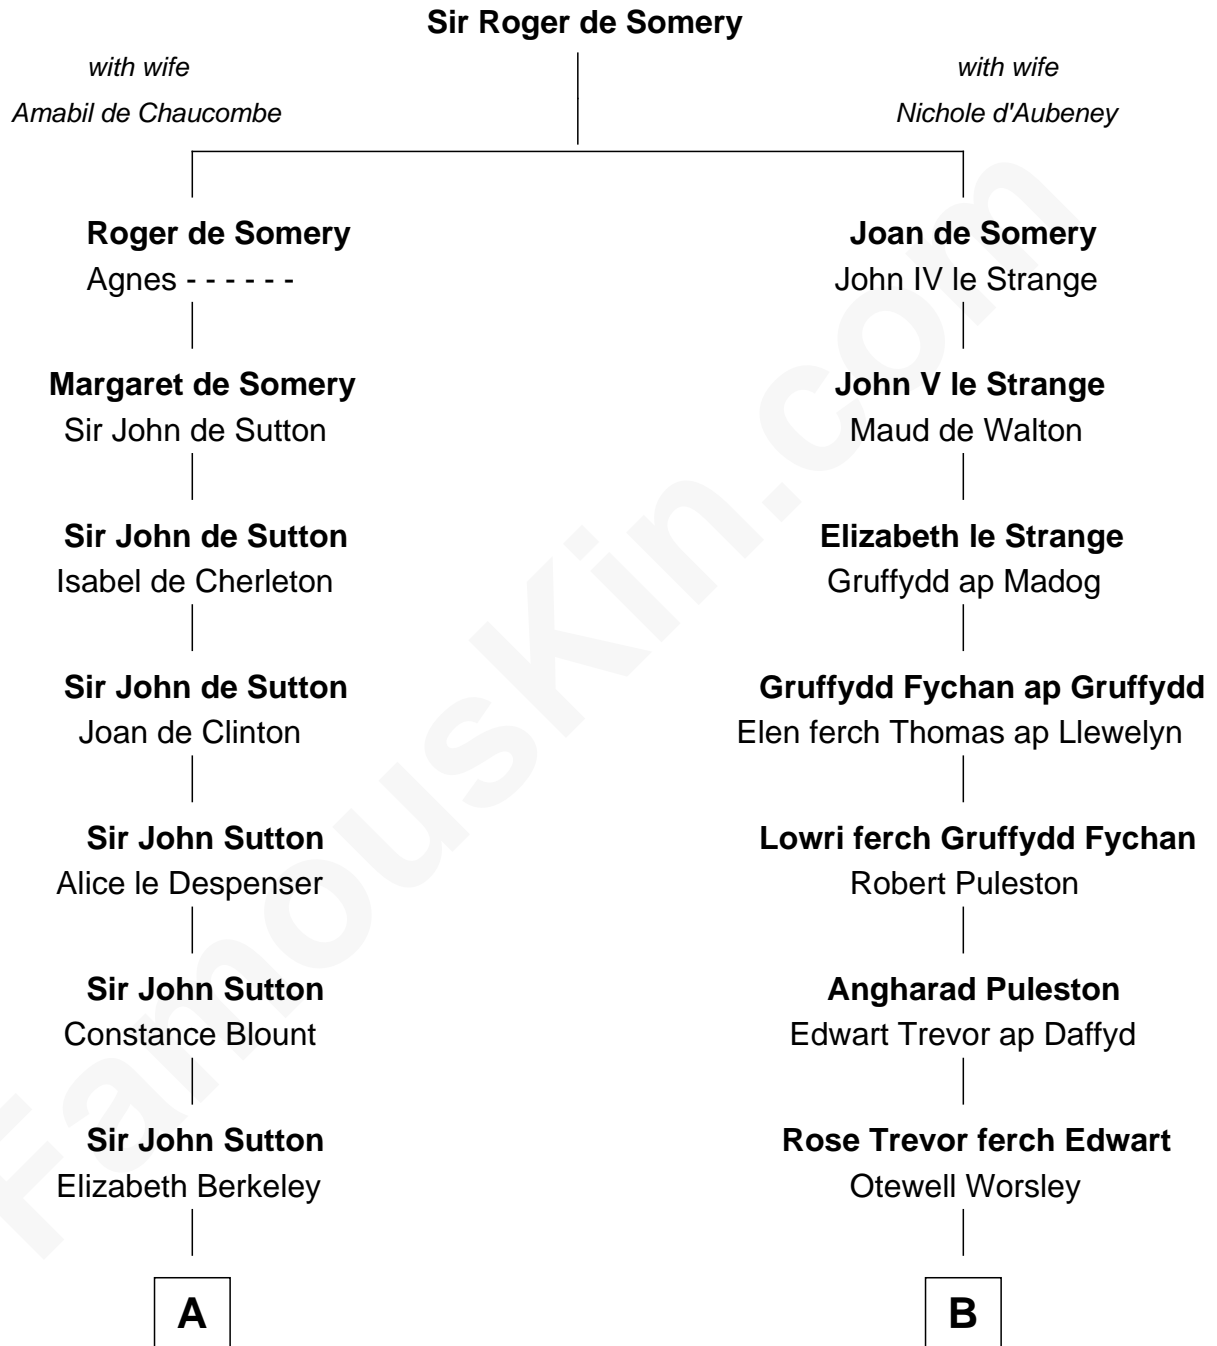

FamousKin.com

Relationship Chart of

DeWitt Clinton

6th Governor of New York

17th cousin 1 time removed of

Eliphalet Remington

Founder of Remington Arms Company