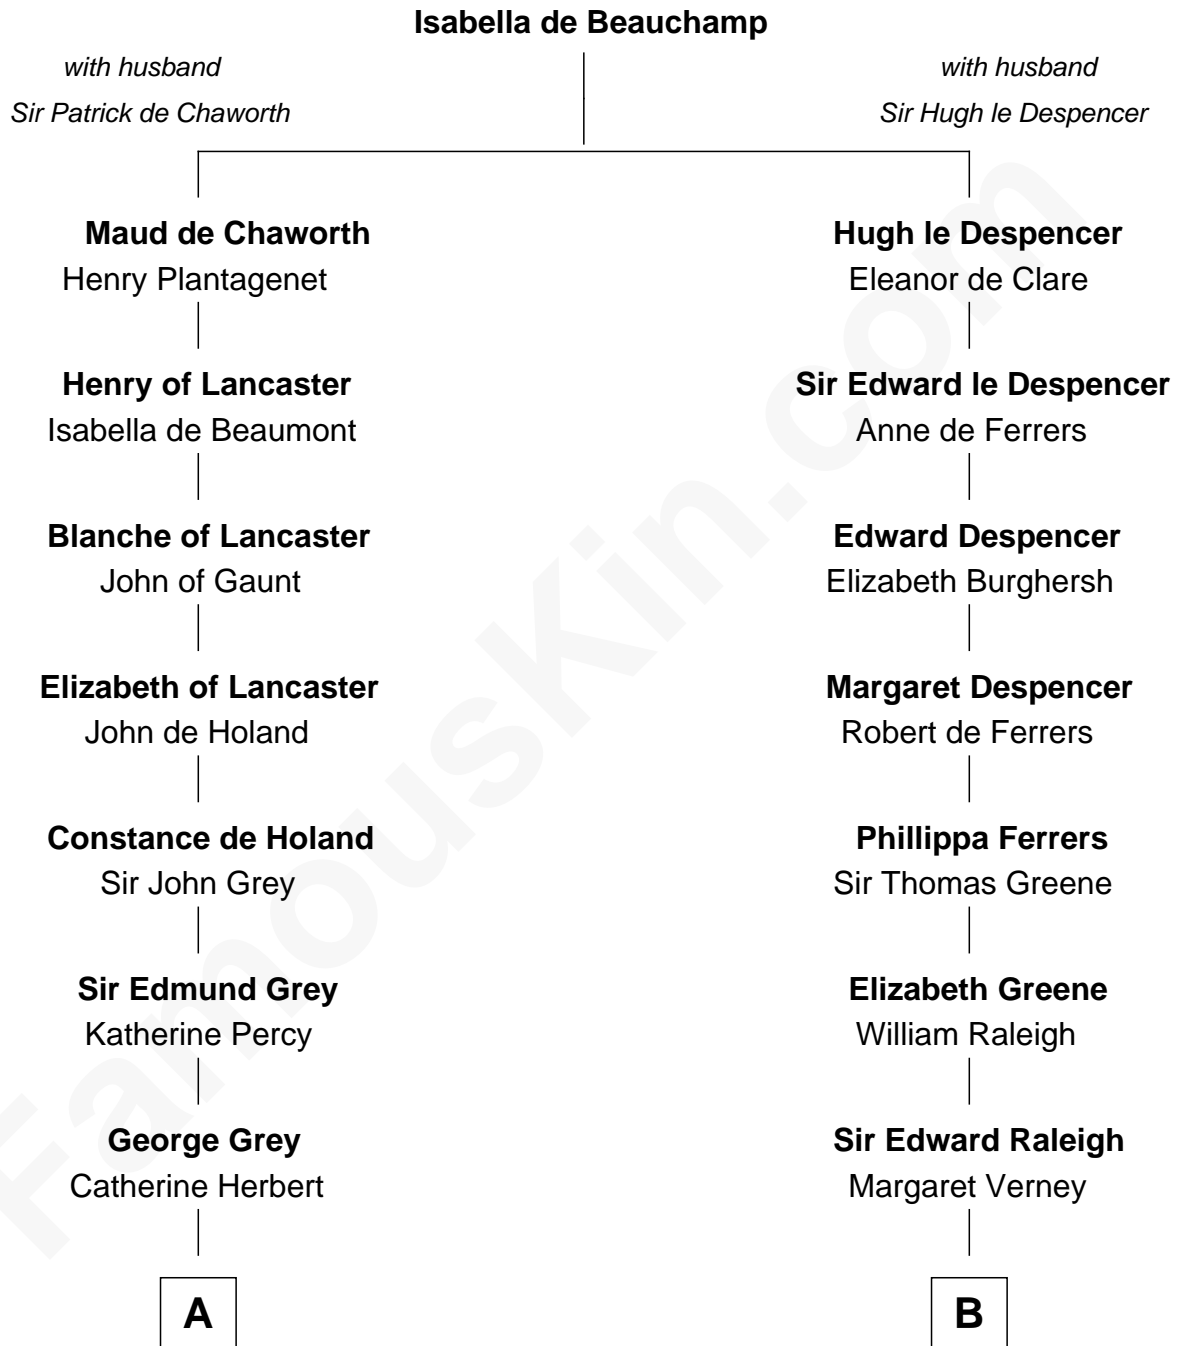

FamousKin.com

Relationship Chart of

DeWitt Clinton

6th Governor of New York

15th cousin 3 times removed of

Lucretia (Rudolph) Garfield

First Lady of President James Garfield

C

Arabella Greene Mason

Zebulon Rudolph

Lucretia (Rudolph) Garfield

First Lady of James Garfield

FamousKin.com