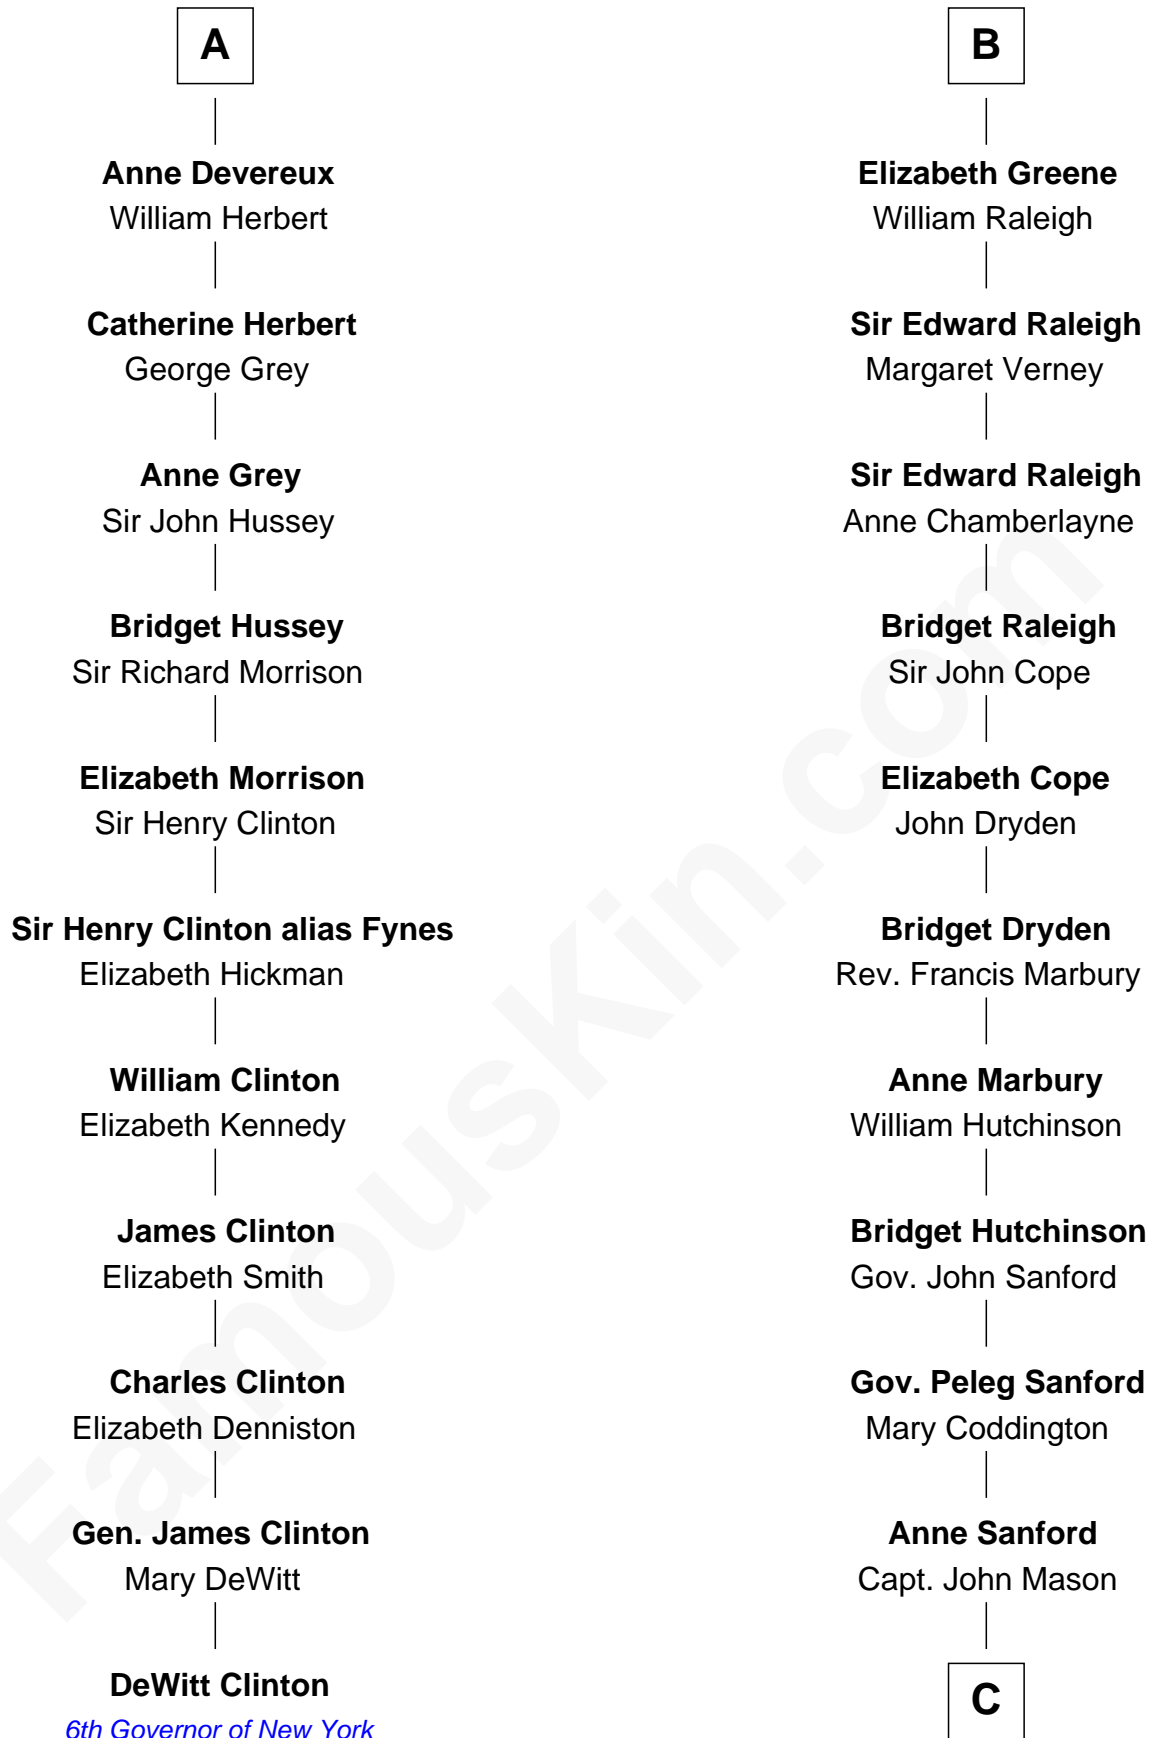

### DeWitt Clinton

6th Governor of New York

17th cousin 3 times removed of

### Lucretia (Rudolph) Garfield

First Lady of President James Garfield

#### Sir Humphrey de Bohun

Eleanor de Braiose

**C**

Peleg Sanford Mason

Mary Stanton

Elijah Mason

Lucretia Greene

Arabella Greene Mason