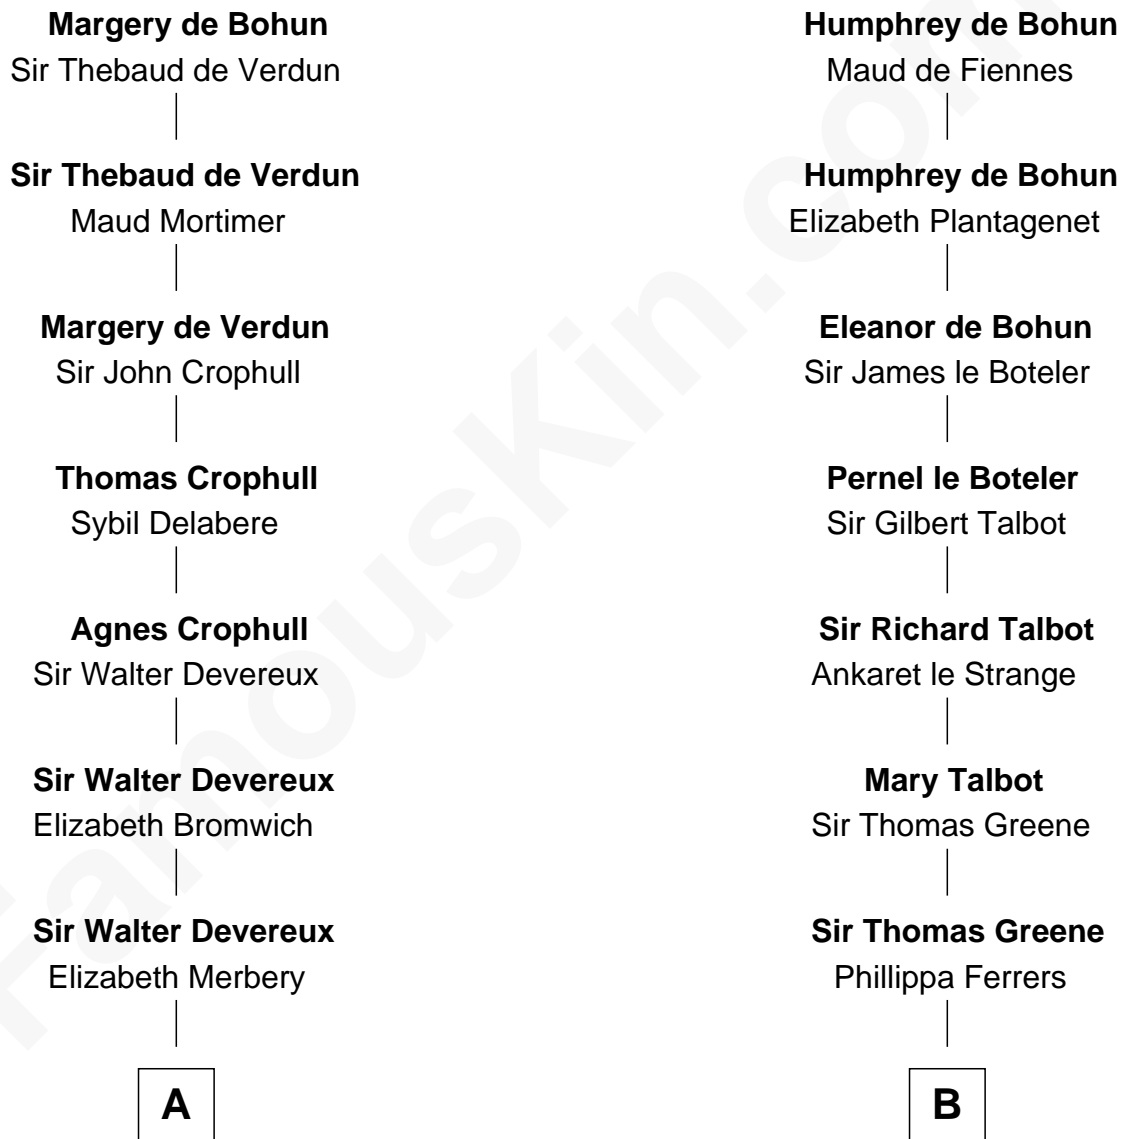

## Relationship Chart of

### DeWitt Clinton

6th Governor of New York

17th cousin 3 times removed of

### Lucretia (Rudolph) Garfield

First Lady of President James Garfield

#### Sir Humphrey de Bohun

Eleanor de Braiose

**C**

Peleg Sanford Mason

Mary Stanton

Elijah Mason

Lucretia Greene

Arabella Greene Mason