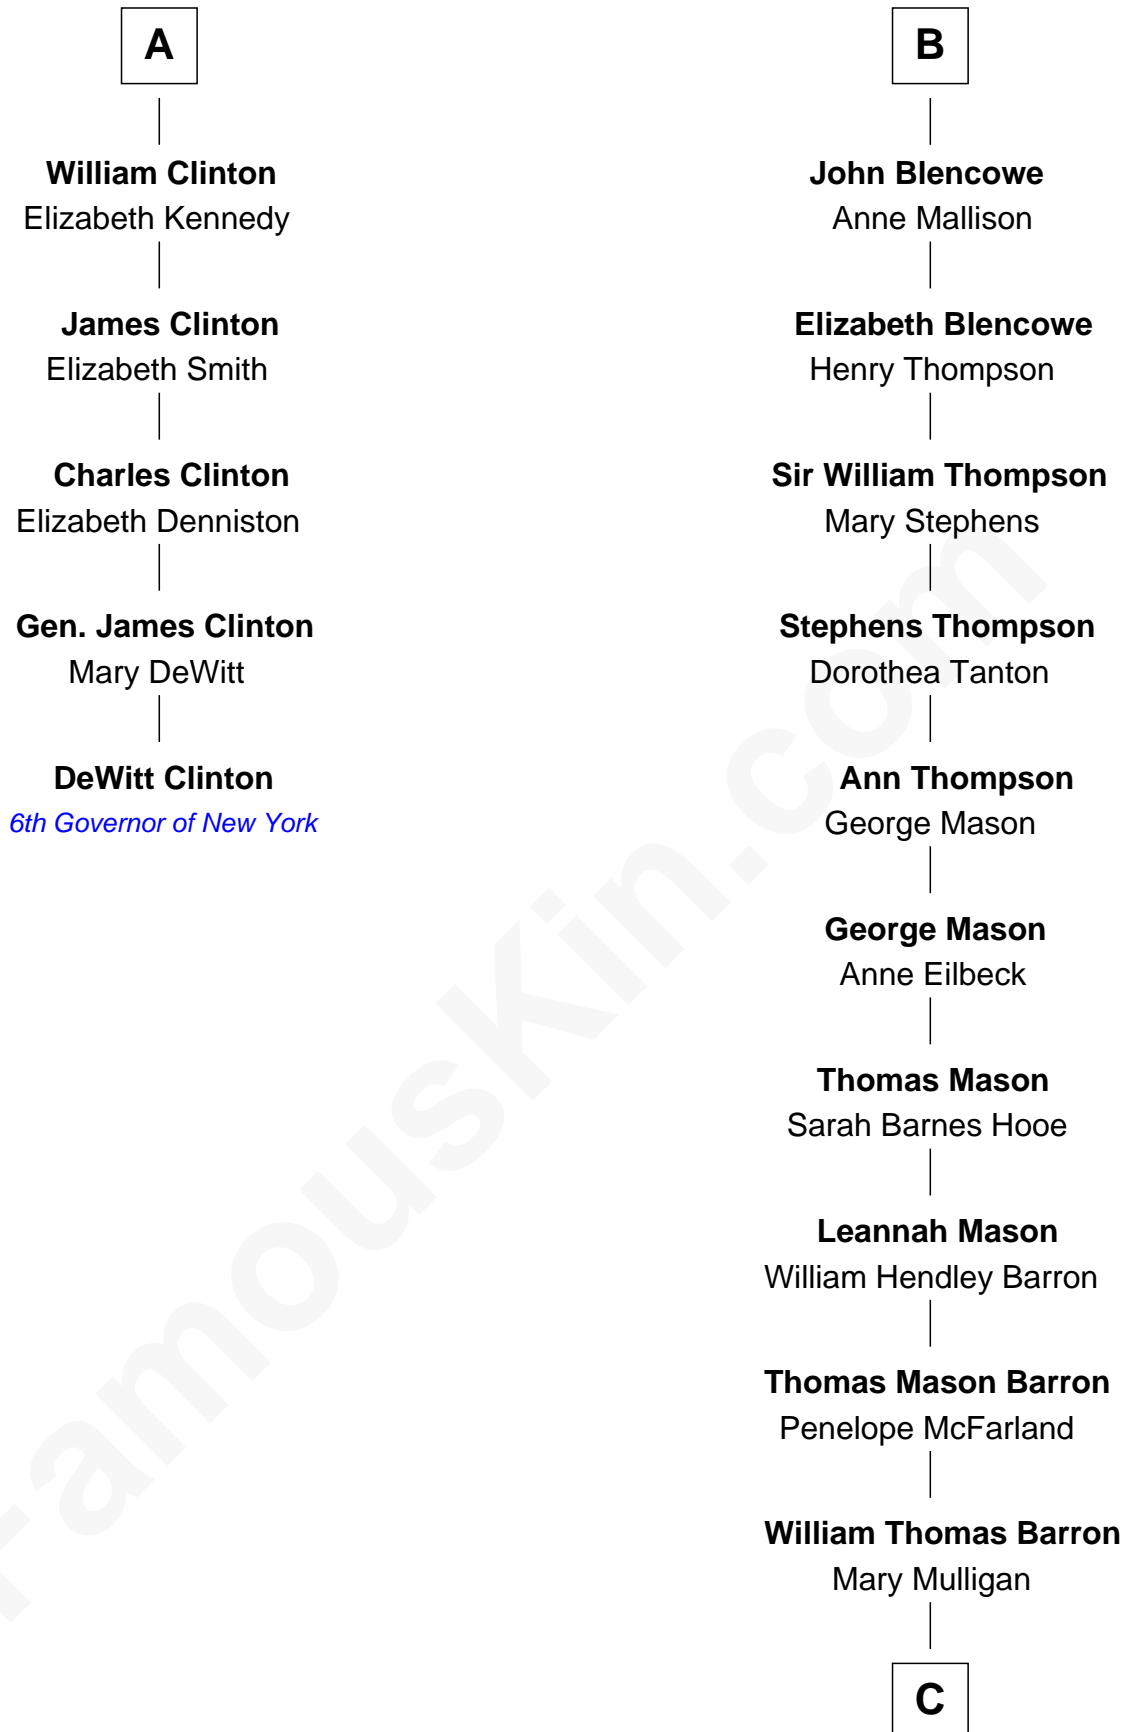

FamousKin.com

Relationship Chart of

DeWitt Clinton

6th Governor of New York

11th cousin 9 times removed of

Paris Hilton

Socialite and TV Personality

C

Mary Adelaide Barron
Conrad Nicholson Hilton

Barron Hilton
Marilyn June Hawley

Richard Howard Hilton
Kathleen Elizabeth Avanzino

Paris Hilton

Socialite and TV Personality

FamousKin.com