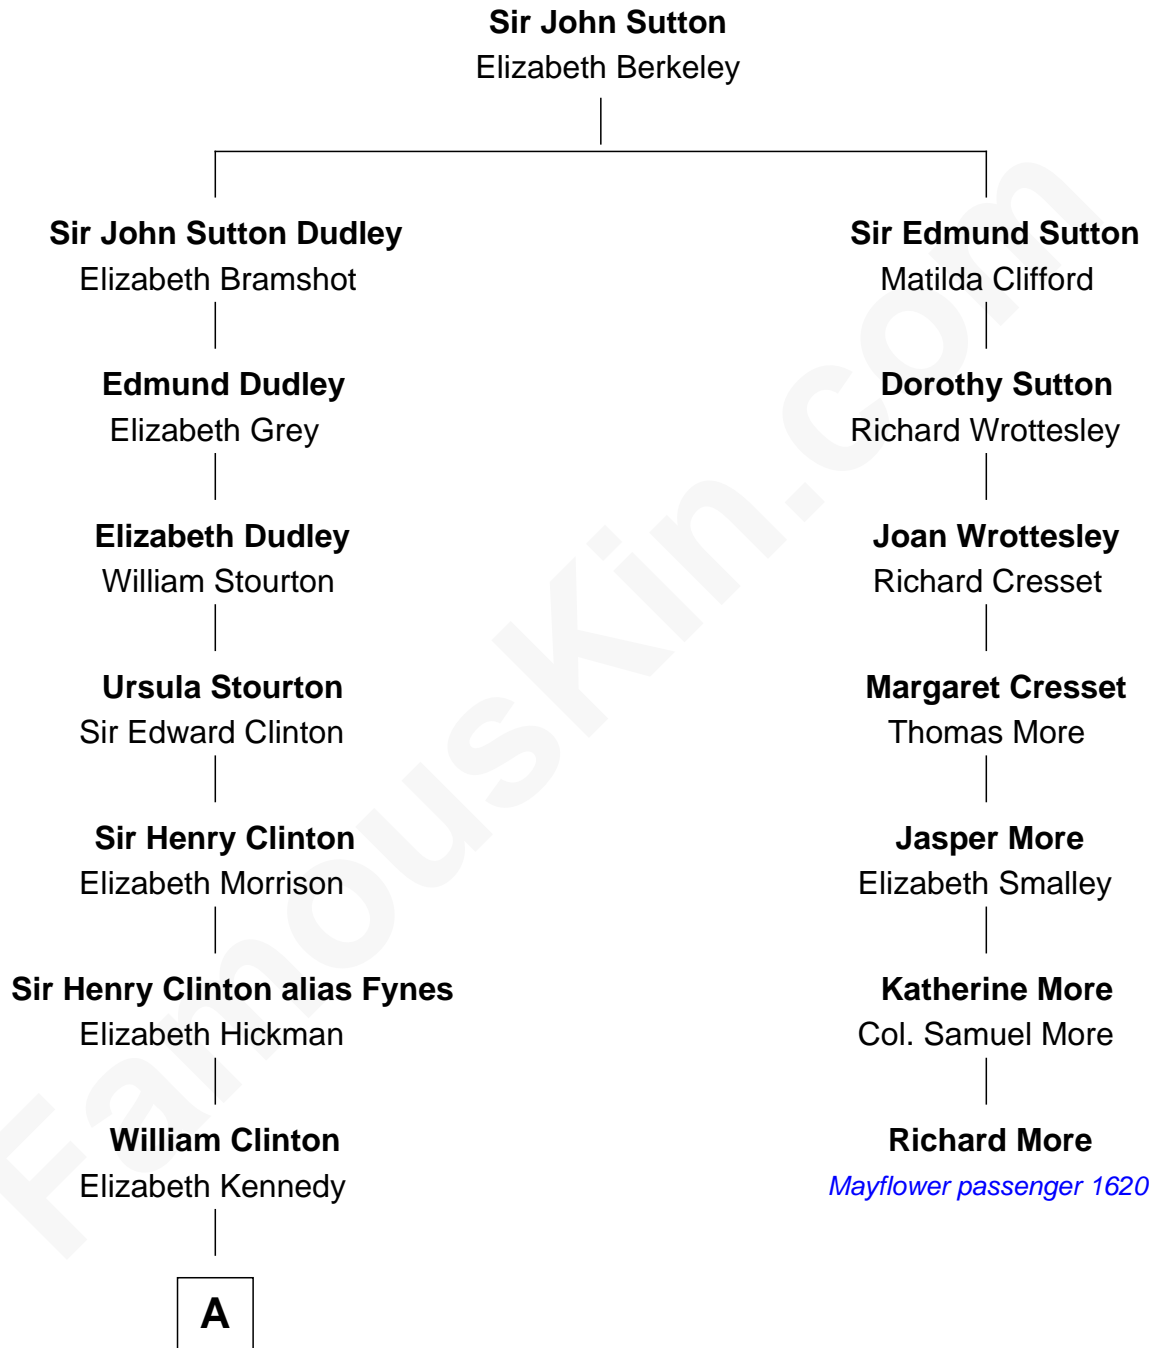

# FamousKin.com Relationship Chart of

**DeWitt Clinton**

*6th Governor of New York*

6th cousin 4 times removed of

**Richard More**

*(c1614 - c1696) Mayflower passenger 1620*

**MAYFLOWER**

**A**

James Clinton  
Elizabeth Smith

Charles Clinton  
Elizabeth Denniston

Gen. James Clinton  
Mary DeWitt

DeWitt Clinton  
*6th Governor of New York*

FamousKin.com