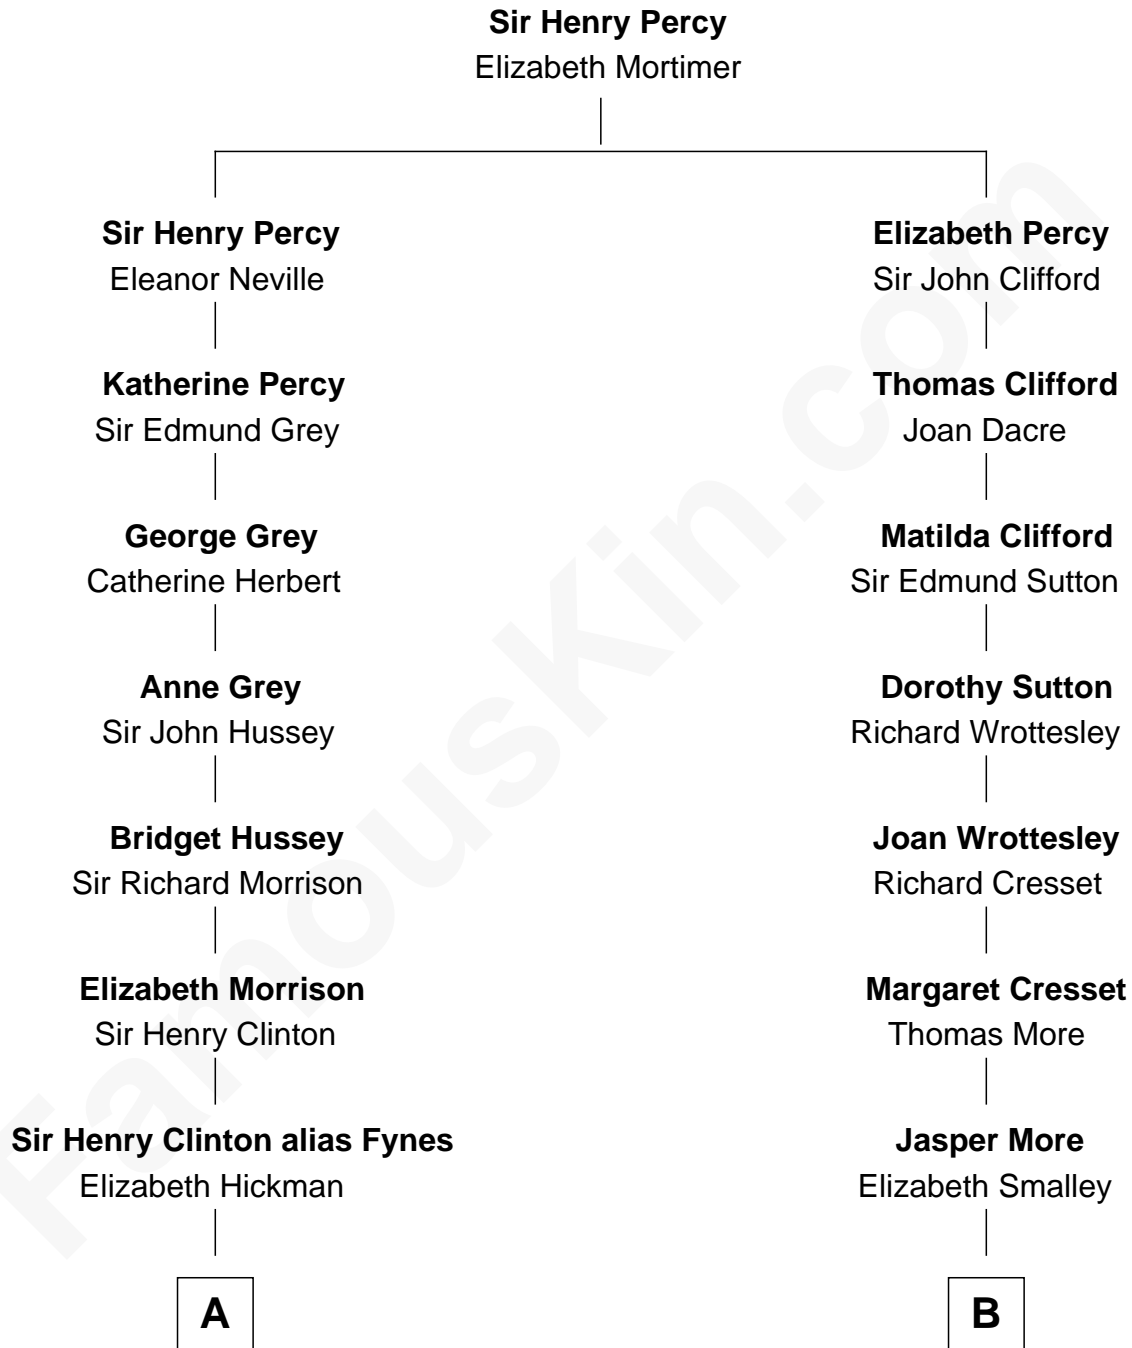

FamousKin.com Relationship Chart of

DeWitt Clinton

6th Governor of New York

8th cousin 3 times removed of

Richard More

(c1614 - c1696) Mayflower passenger 1620

MAYFLOWER

A

William Clinton
Elizabeth Kennedy

James Clinton
Elizabeth Smith

Charles Clinton
Elizabeth Denniston

Gen. James Clinton
Mary DeWitt

DeWitt Clinton
6th Governor of New York

B

Katherine More
Col. Samuel More

Richard More
Mayflower passenger 1620