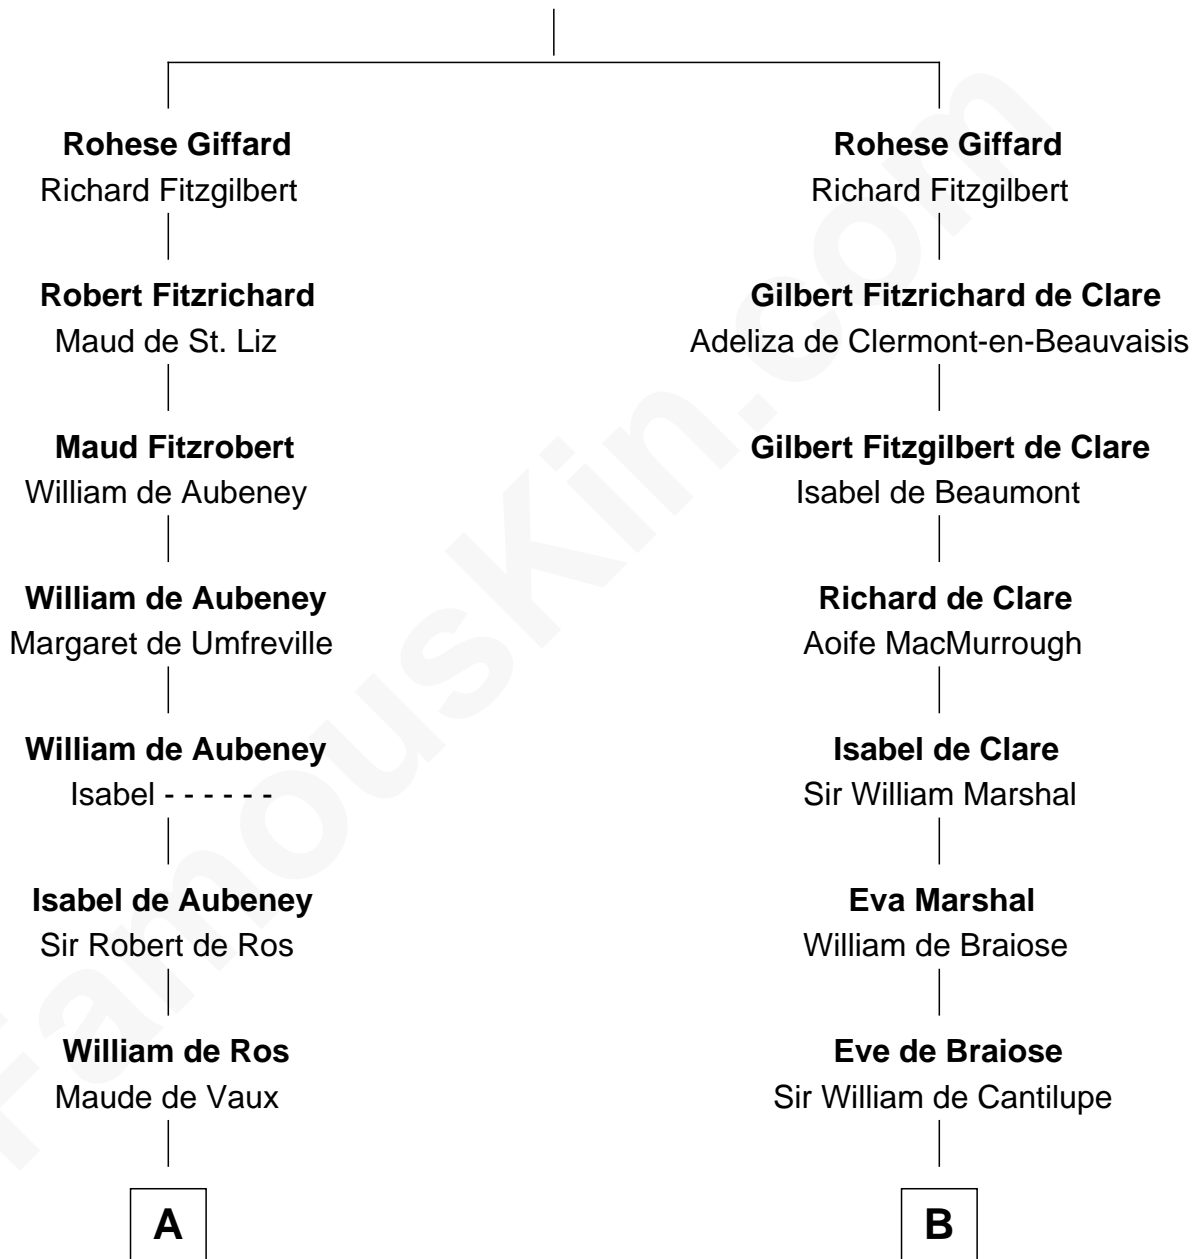

FamousKin.com Relationship Chart of

DeWitt Clinton

6th Governor of New York

18th cousin 3 times removed of

Richard More

(c1614 - c1696) Mayflower passenger 1620

MAYFLOWER

Sir Walter Giffard

Agnes Flaitel

C

William Clinton
Elizabeth Kennedy

James Clinton
Elizabeth Smith

Charles Clinton
Elizabeth Denniston

Gen. James Clinton
Mary DeWitt

DeWitt Clinton
6th Governor of New York

D

Katherine More
Col. Samuel More

Richard More
Mayflower passenger 1620

FamousKin.com