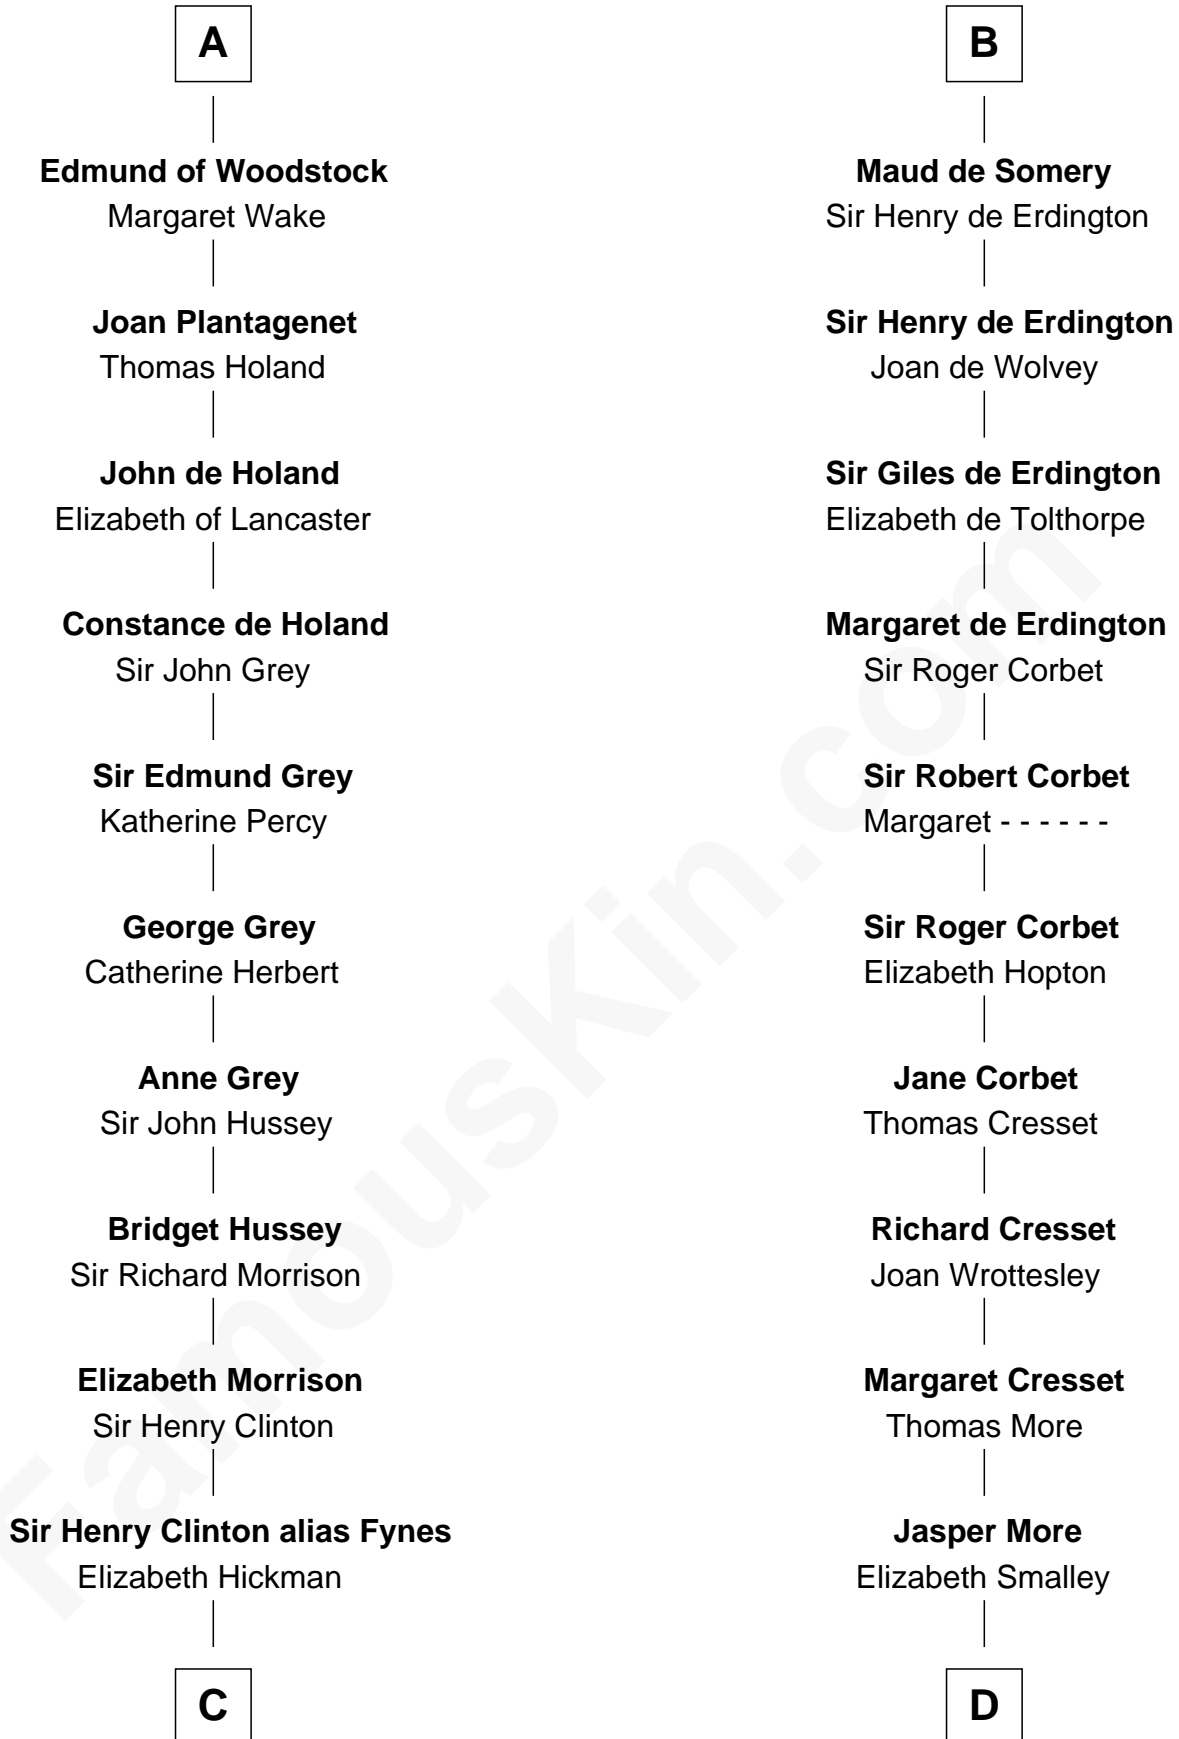

FamousKin.com

Relationship Chart of

DeWitt Clinton

6th Governor of New York

18th cousin 3 times removed of

Richard More

(c1614 - c1696) Mayflower passenger 1620

MAYFLOWER

C

William Clinton
Elizabeth Kennedy

James Clinton
Elizabeth Smith

Charles Clinton
Elizabeth Denniston

Gen. James Clinton
Mary DeWitt

DeWitt Clinton
6th Governor of New York

D

Katherine More
Col. Samuel More

Richard More
Mayflower passenger 1620

FamousKin.com