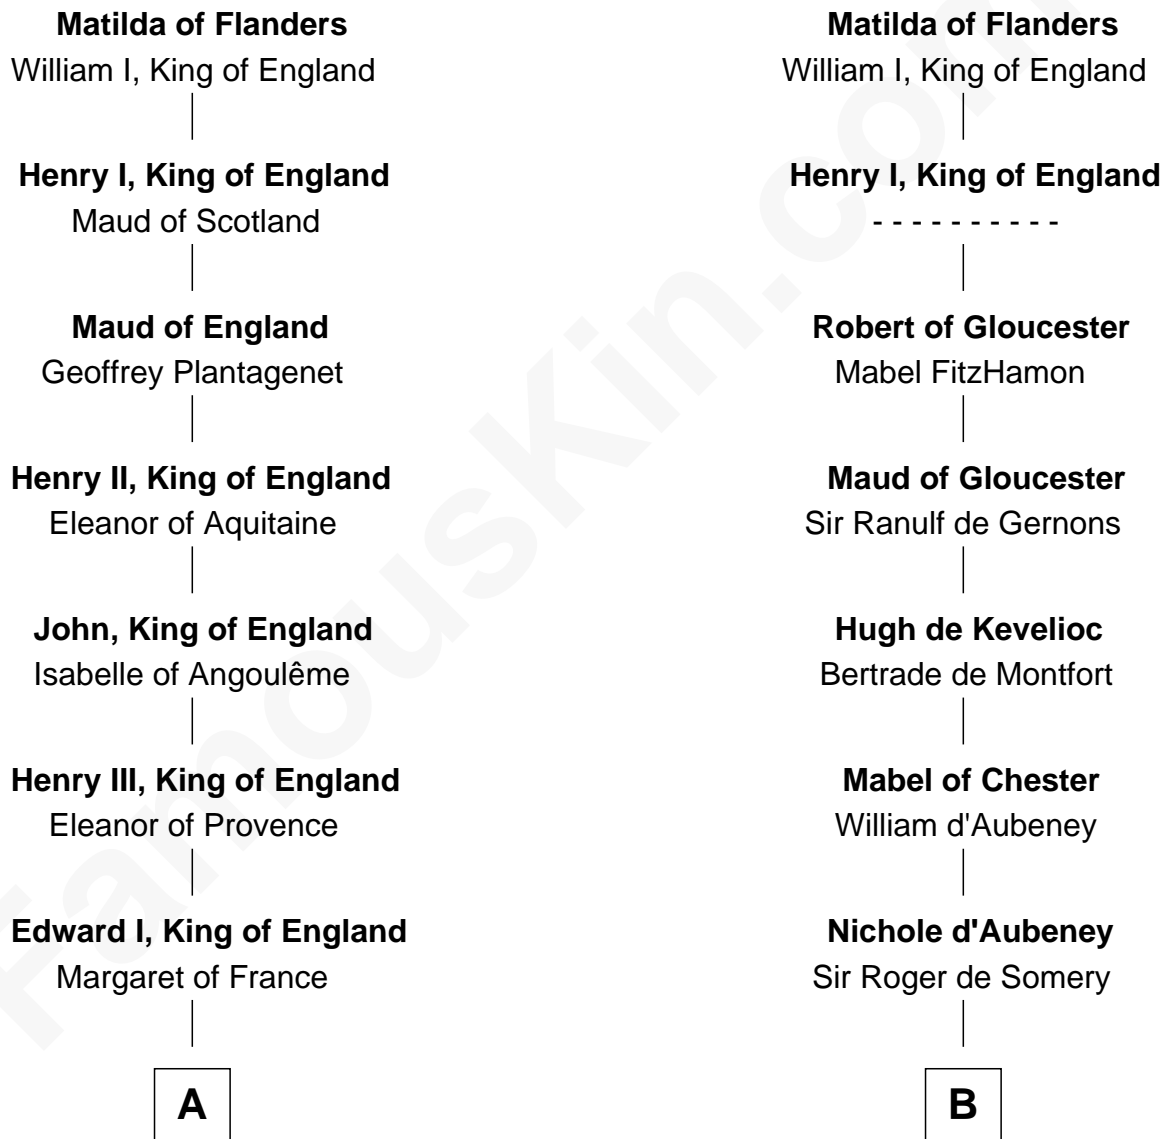

# FamousKin.com Relationship Chart of

**DeWitt Clinton**

*6th Governor of New York*

18th cousin 3 times removed of

**Richard More**

*(c1614 - c1696) Mayflower passenger 1620*

**MAYFLOWER**

**Baudoin V of Flanders**

Adela of France

**C**

**William Clinton**  
Elizabeth Kennedy

**James Clinton**  
Elizabeth Smith

**Charles Clinton**  
Elizabeth Denniston

**Gen. James Clinton**  
Mary DeWitt

**DeWitt Clinton**  
*6th Governor of New York*

**D**

**Katherine More**  
Col. Samuel More

**Richard More**  
*Mayflower passenger 1620*

FamousKin.com