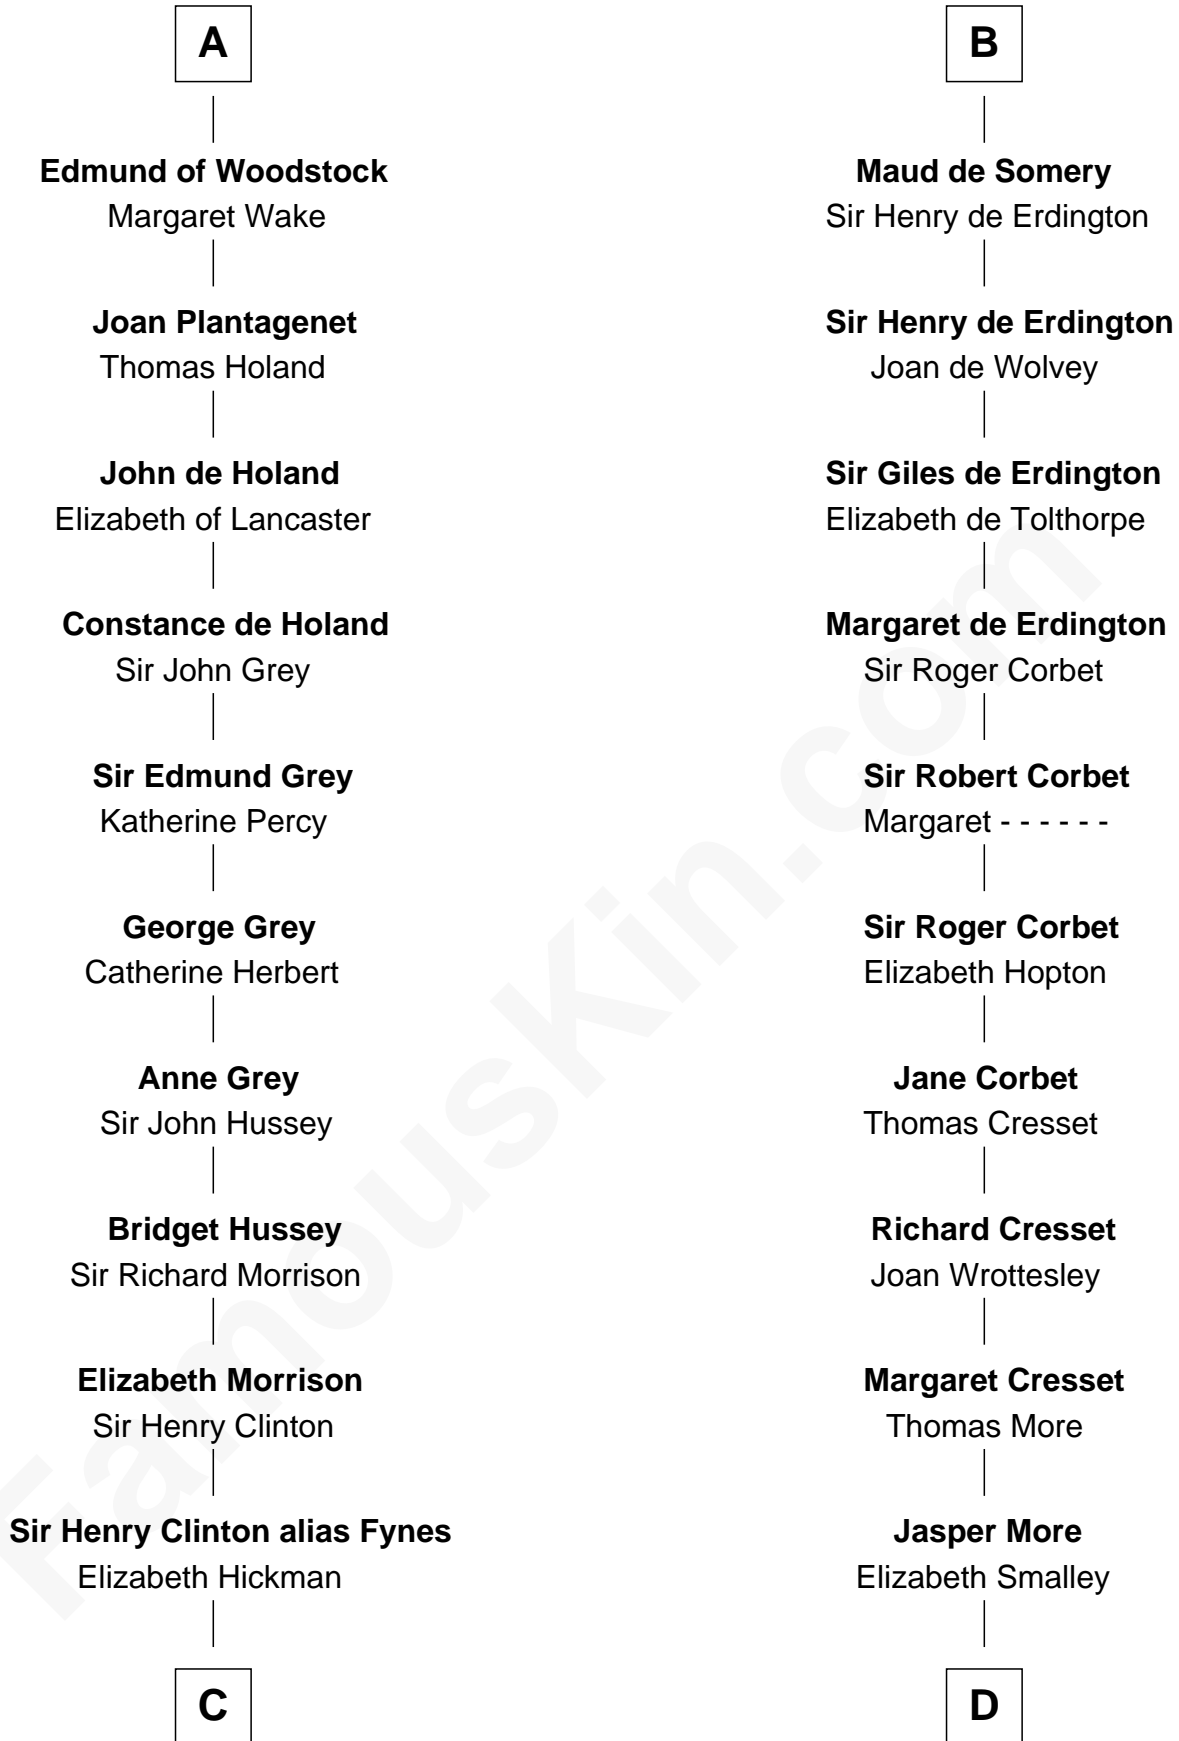

# FamousKin.com Relationship Chart of

**DeWitt Clinton**

*6th Governor of New York*

18th cousin 3 times removed of

**Richard More**

*(c1614 - c1696) Mayflower passenger 1620*

**MAYFLOWER**

**Baudoin V of Flanders**

Adela of France

**C**

**William Clinton**  
Elizabeth Kennedy

**James Clinton**  
Elizabeth Smith

**Charles Clinton**  
Elizabeth Denniston

**Gen. James Clinton**  
Mary DeWitt

**DeWitt Clinton**  
*6th Governor of New York*

**D**

**Katherine More**  
Col. Samuel More

**Richard More**  
*Mayflower passenger 1620*

FamousKin.com