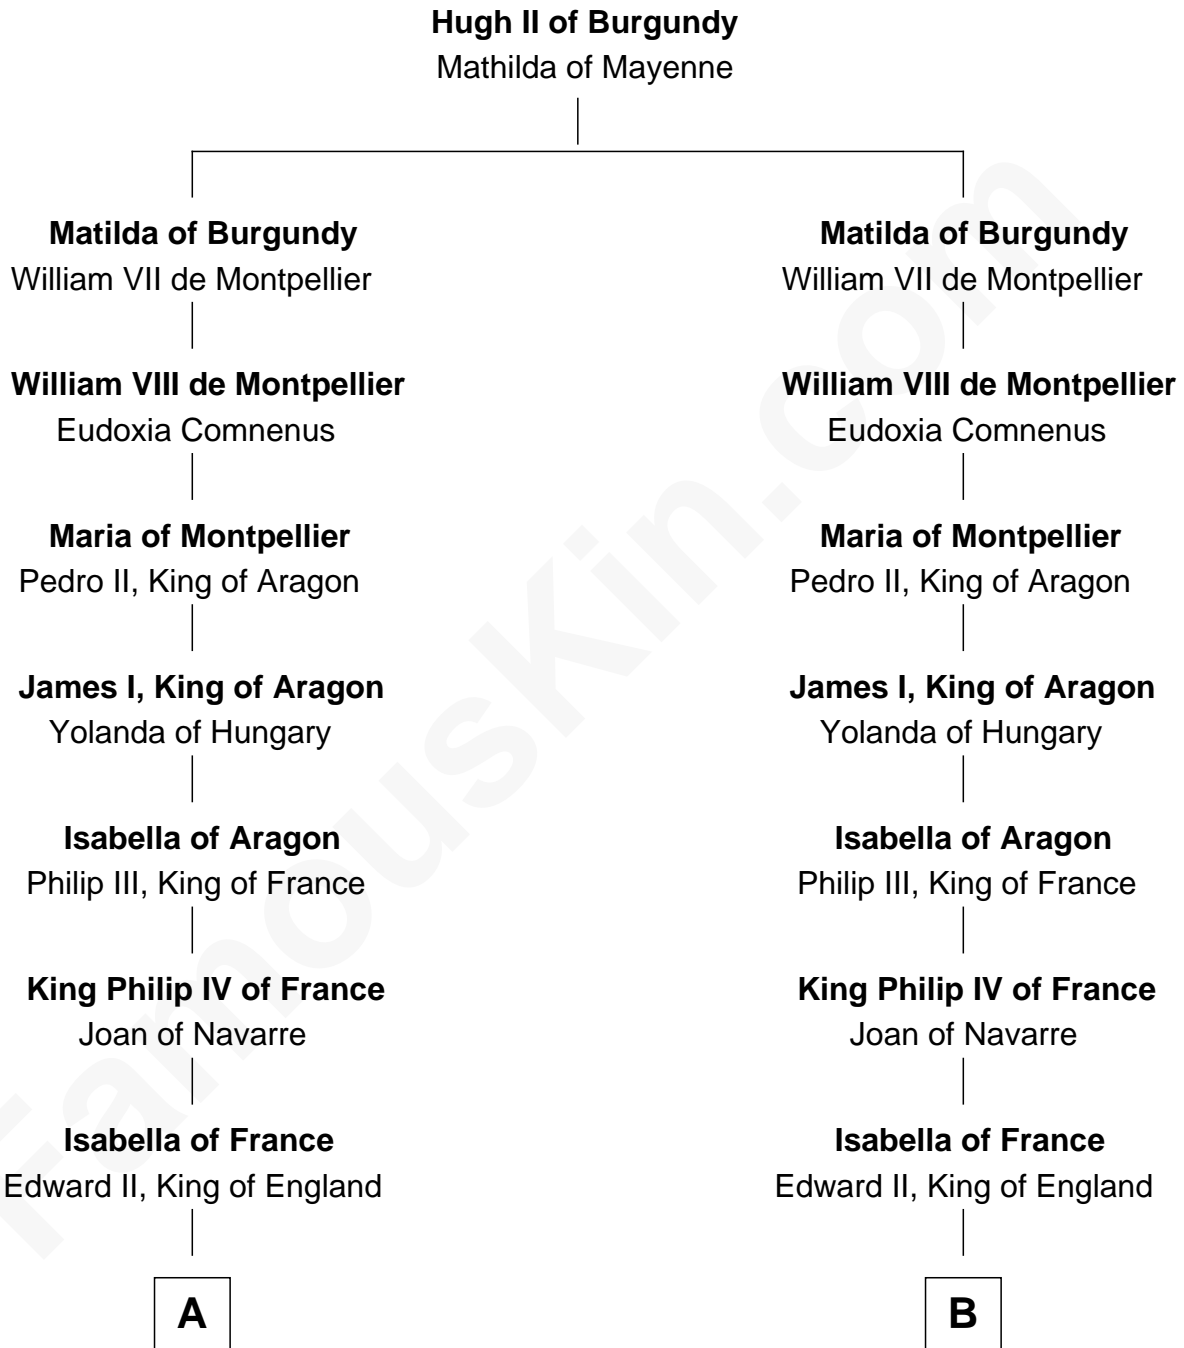

FamousKin.com Relationship Chart of

DeWitt Clinton

6th Governor of New York

19th cousin 2 times removed of

Richard More

(c1614 - c1696) Mayflower passenger 1620

MAYFLOWER

C

William Clinton
Elizabeth Kennedy

James Clinton
Elizabeth Smith

Charles Clinton
Elizabeth Denniston

Gen. James Clinton
Mary DeWitt

DeWitt Clinton
6th Governor of New York

D

Jasper More
Elizabeth Smalley

Katherine More
Col. Samuel More

Richard More
Mayflower passenger 1620

FamousKin.com