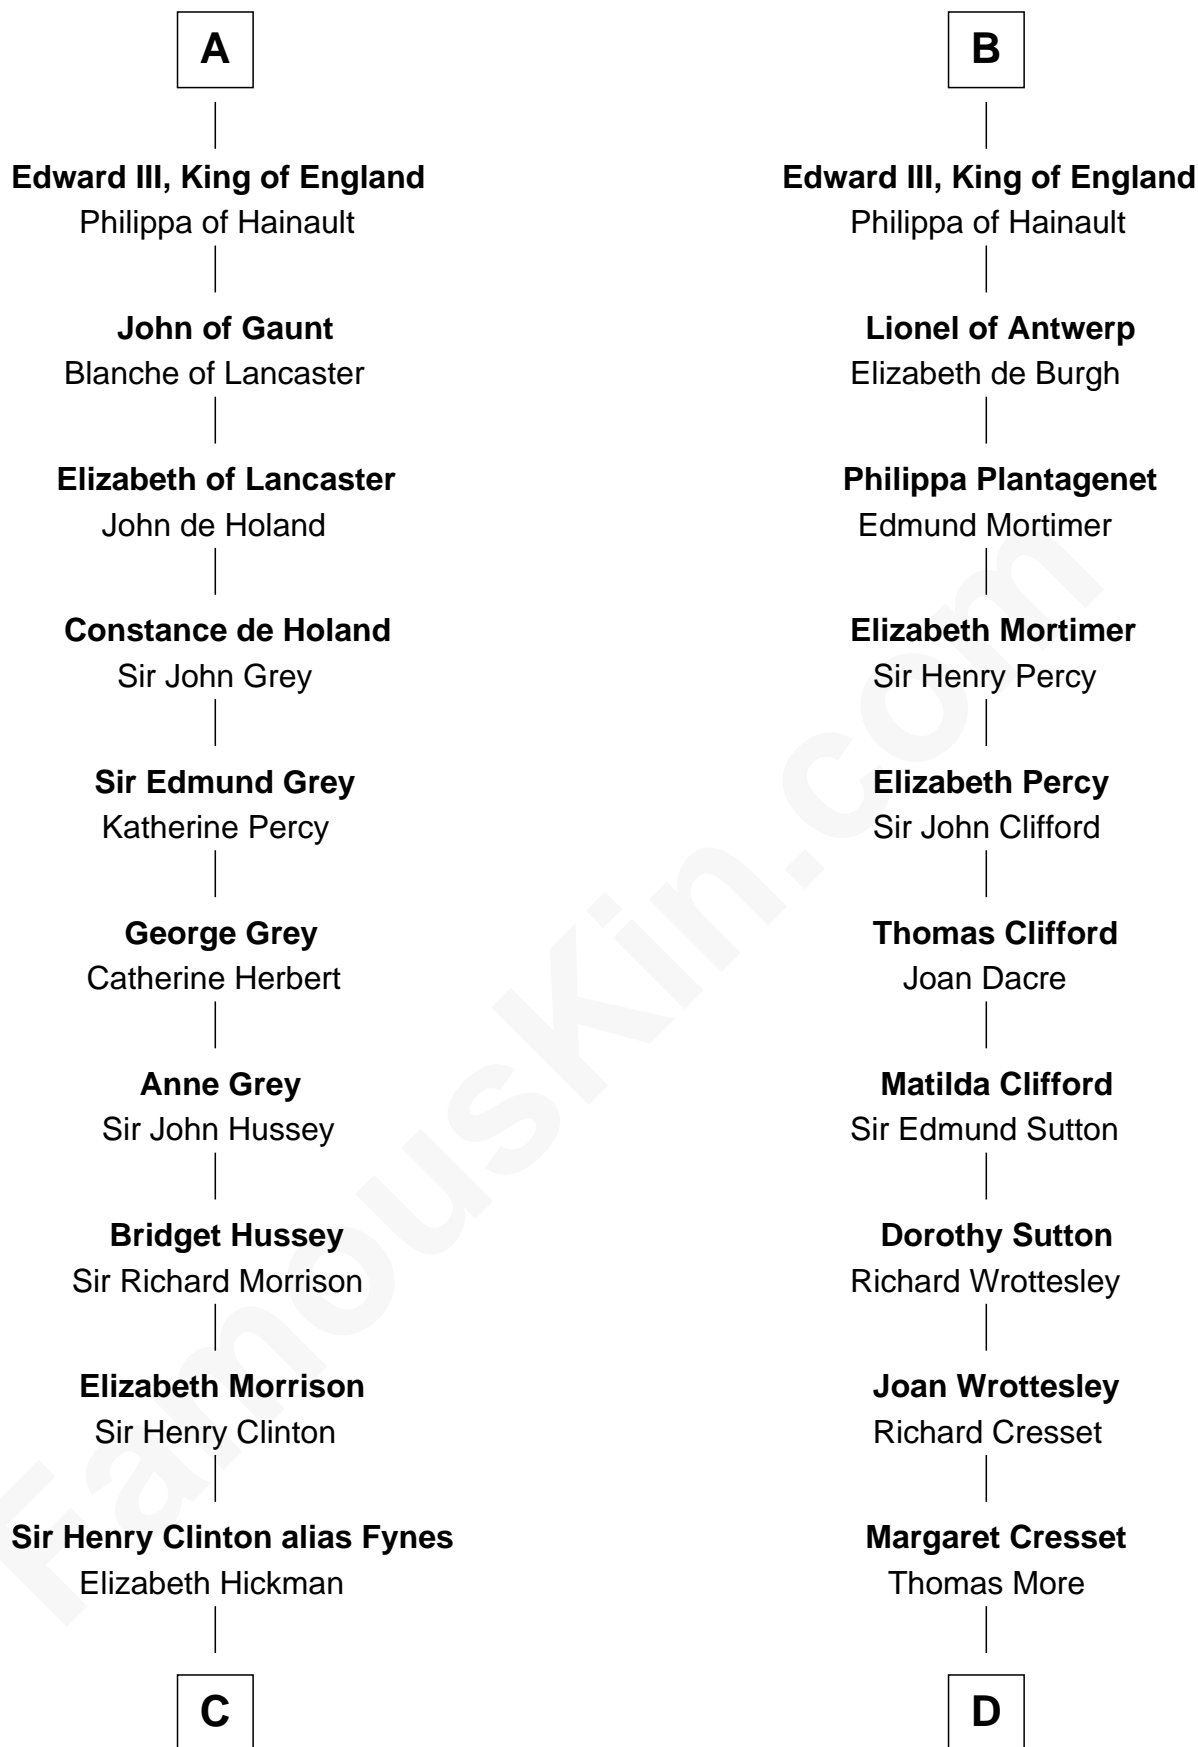

FamousKin.com Relationship Chart of

DeWitt Clinton

6th Governor of New York

19th cousin 2 times removed of

Richard More

(c1614 - c1696) Mayflower passenger 1620

MAYFLOWER

C

William Clinton
Elizabeth Kennedy

James Clinton
Elizabeth Smith

Charles Clinton
Elizabeth Denniston

Gen. James Clinton
Mary DeWitt

DeWitt Clinton
6th Governor of New York

D

Jasper More
Elizabeth Smalley

Katherine More
Col. Samuel More

Richard More
Mayflower passenger 1620

FamousKin.com