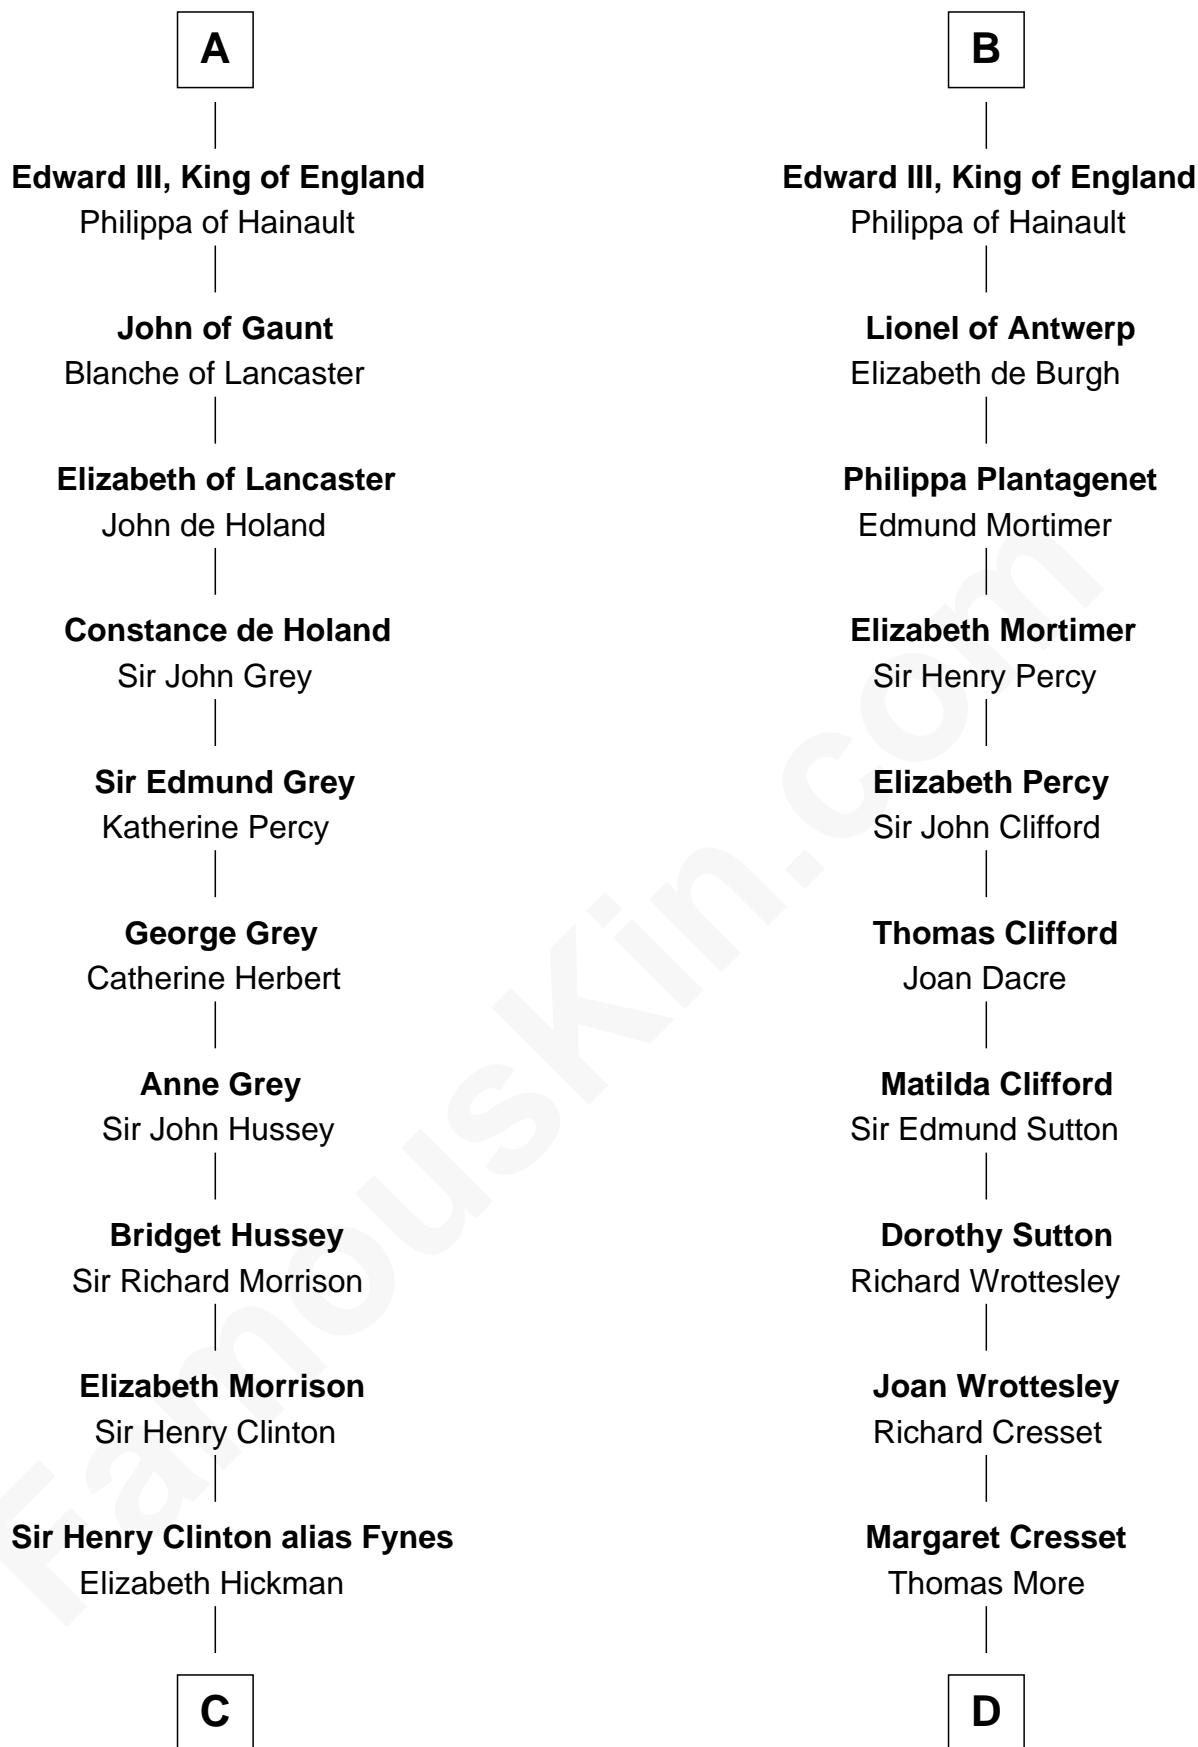

FamousKin.com Relationship Chart of

DeWitt Clinton

6th Governor of New York

19th cousin 2 times removed of

Richard More

(c1614 - c1696) Mayflower passenger 1620

MAYFLOWER

Andronicus Comnenus

Isabella of Aragon

Philip III, King of France

King Philip IV of France

Joan of Navarre

Isabella of France

Edward II, King of England

B

C

William Clinton
Elizabeth Kennedy

James Clinton
Elizabeth Smith

Charles Clinton
Elizabeth Denniston

Gen. James Clinton
Mary DeWitt

DeWitt Clinton
6th Governor of New York

D

Jasper More
Elizabeth Smalley

Katherine More
Col. Samuel More