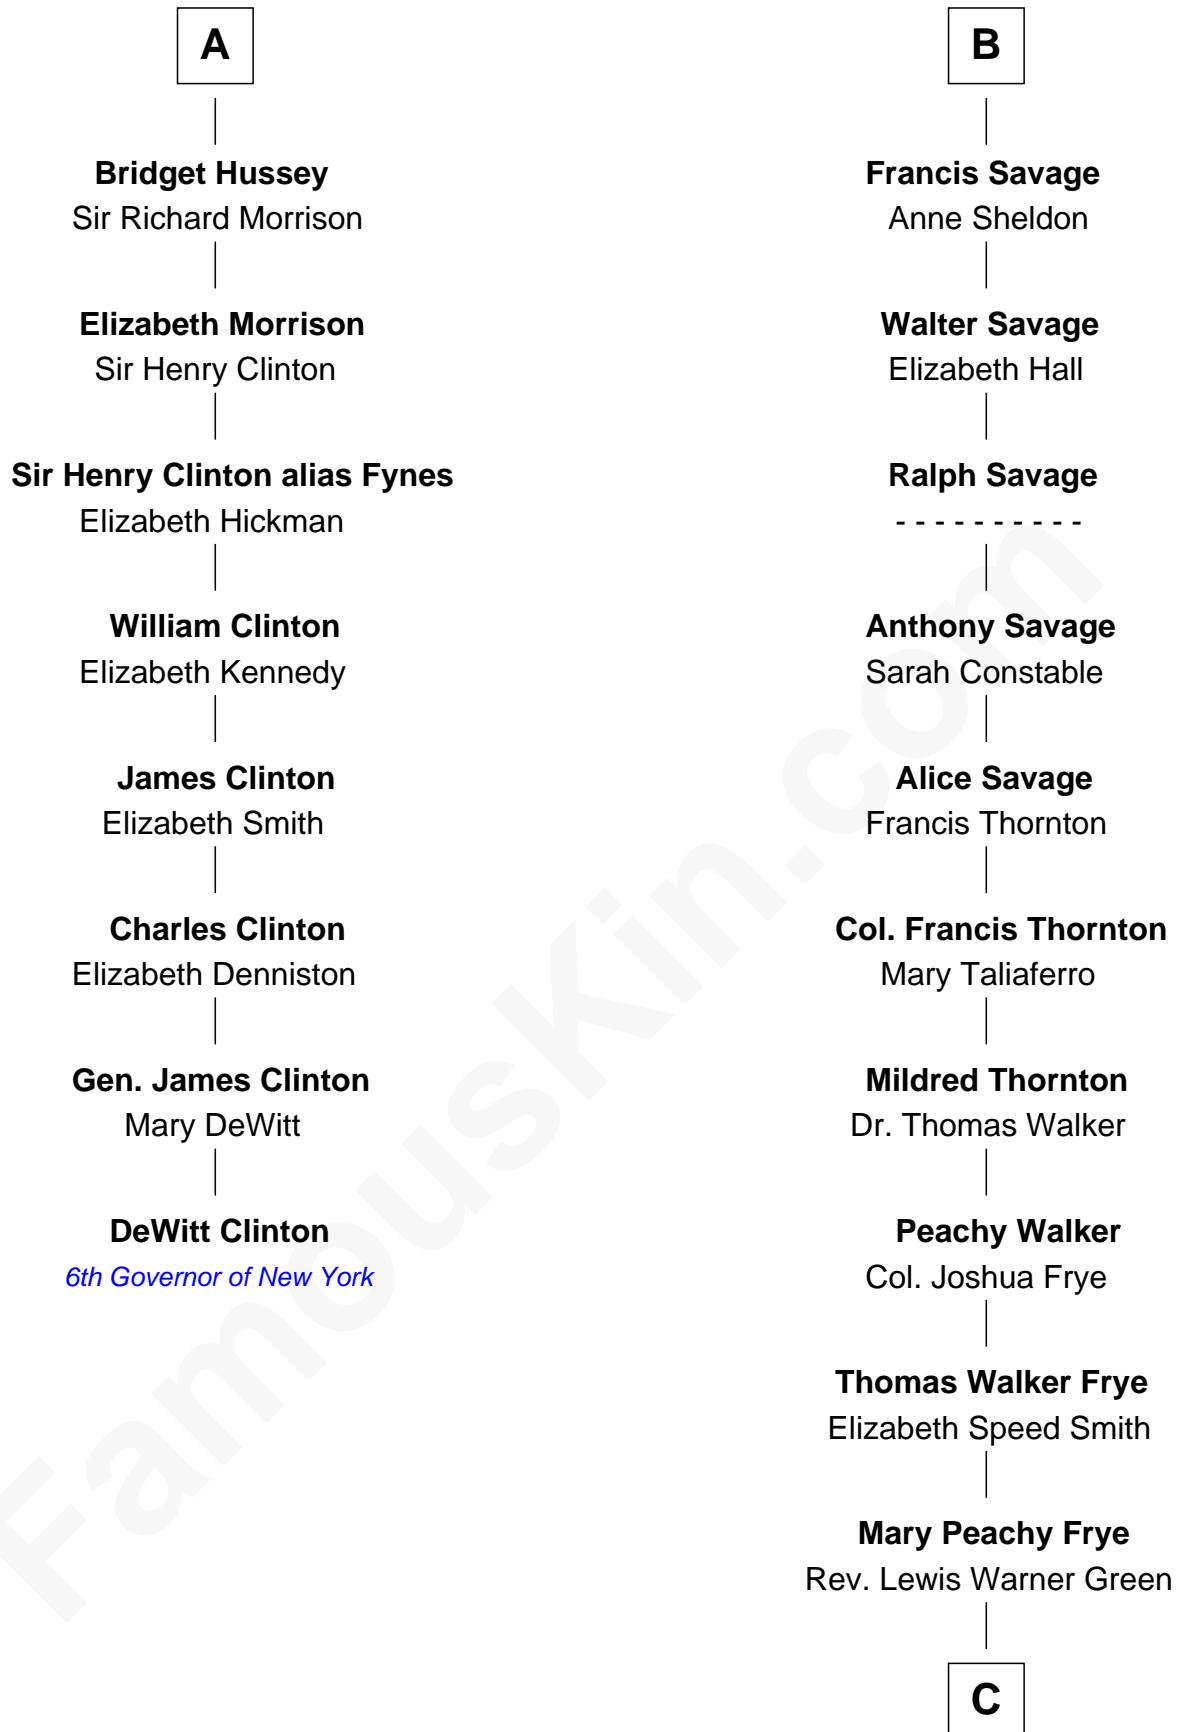

# FamousKin.com Relationship Chart of

**DeWitt Clinton**

*6th Governor of New York*

14th cousin 5 times removed of

**Adlai Stevenson II**

*31st Governor of Illinois*

**Henry Plantagenet**

Maud de Chaworth

**Sir Edmund Grey**

Katherine Percy

**George Grey**

Catherine Herbert

**Anne Grey**

Sir John Hussey

**A**

**Eleanor Plantagenet**

Richard Fitzalan

**Sir Richard Fitzalan**

Elizabeth de Bohun

**Elizabeth Fitzalan**

Sir Robert Goushill

**Joan Goushill**

Sir Thomas Stanley

**Katherine Stanley**

Sir John Savage

**Sir Christopher Savage**

Anne Stanley

**Sir Christopher Savage**

Anne Lygon

**B**

C

Letitia Green