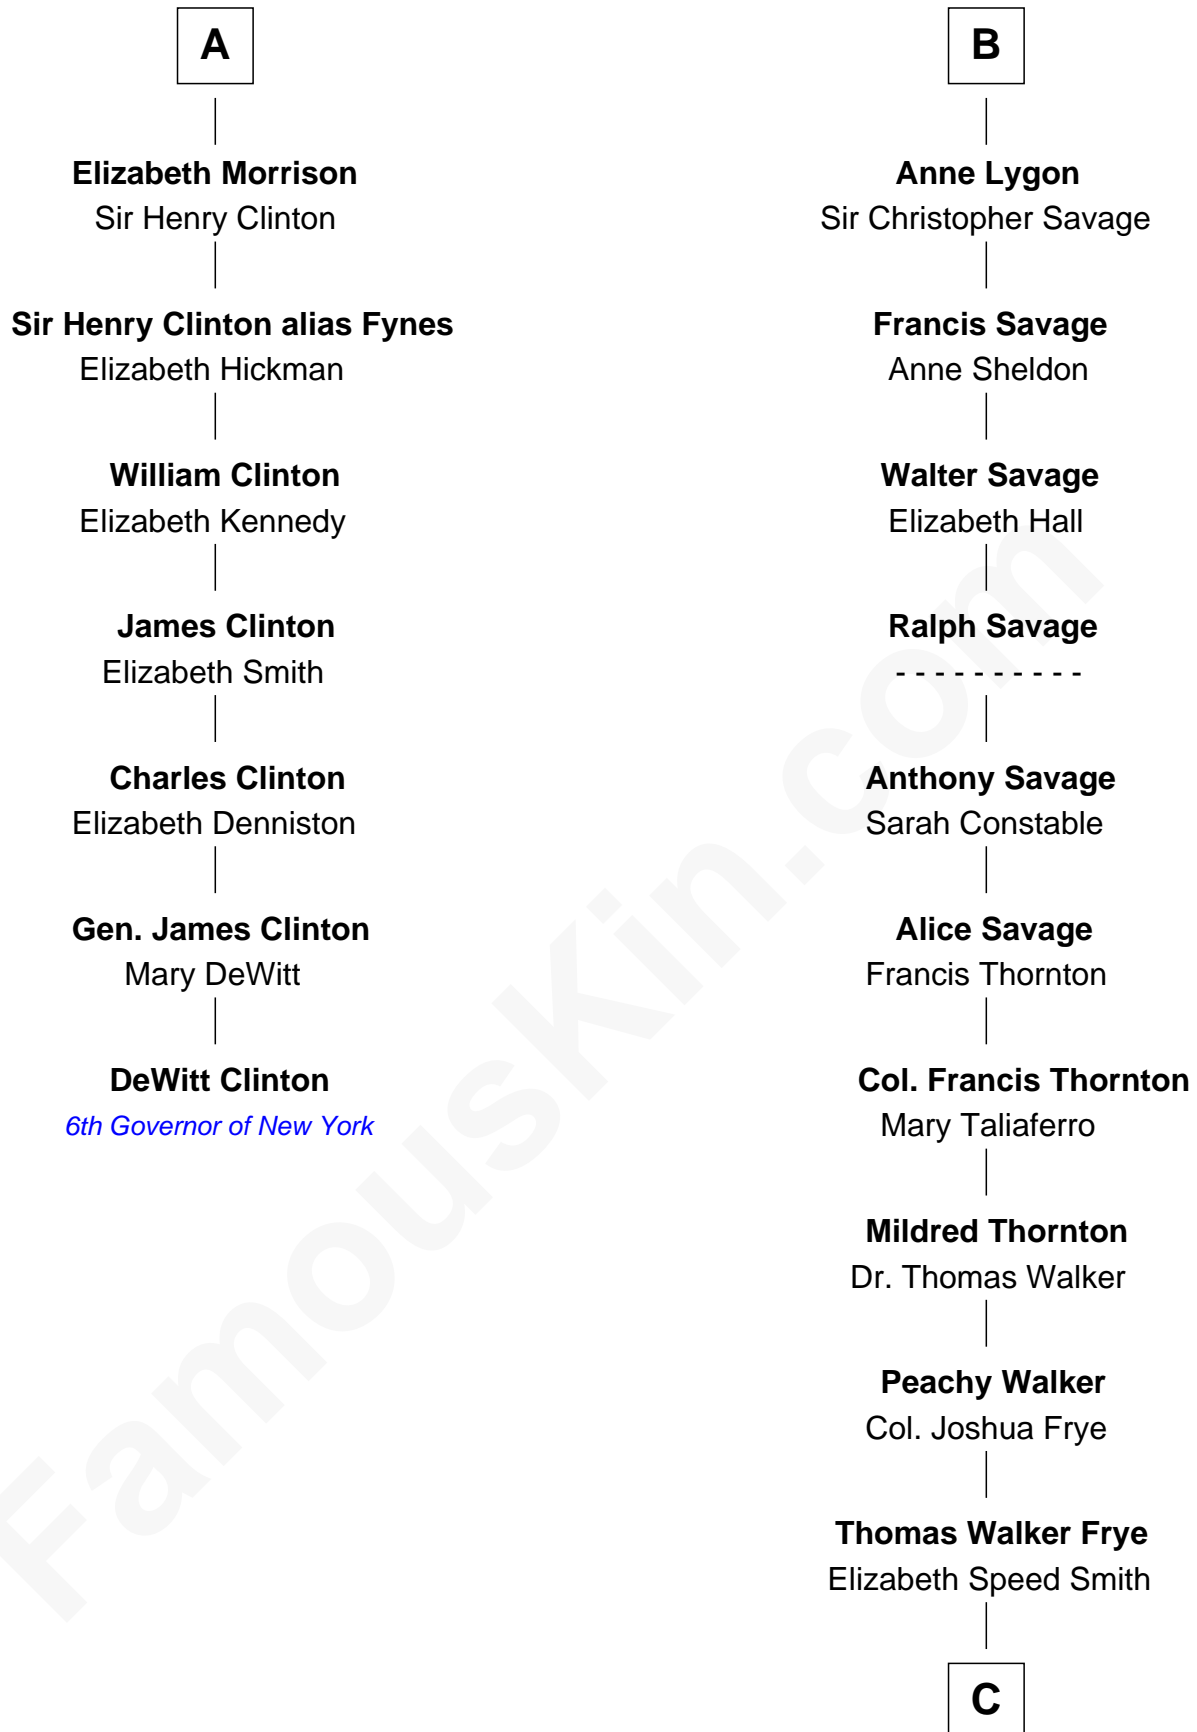

FamousKin.com Relationship Chart of

DeWitt Clinton

6th Governor of New York

13th cousin 7 times removed of

Adlai Stevenson II

31st Governor of Illinois

C

Mary Peachy Frye
Rev. Lewis Warner Green

Letitia Green
Adlai Ewing Stevenson

Lewis Green Stevenson
Helen Louise Davis

Adlai Stevenson II
31st Governor of Illinois

FamousKin.com