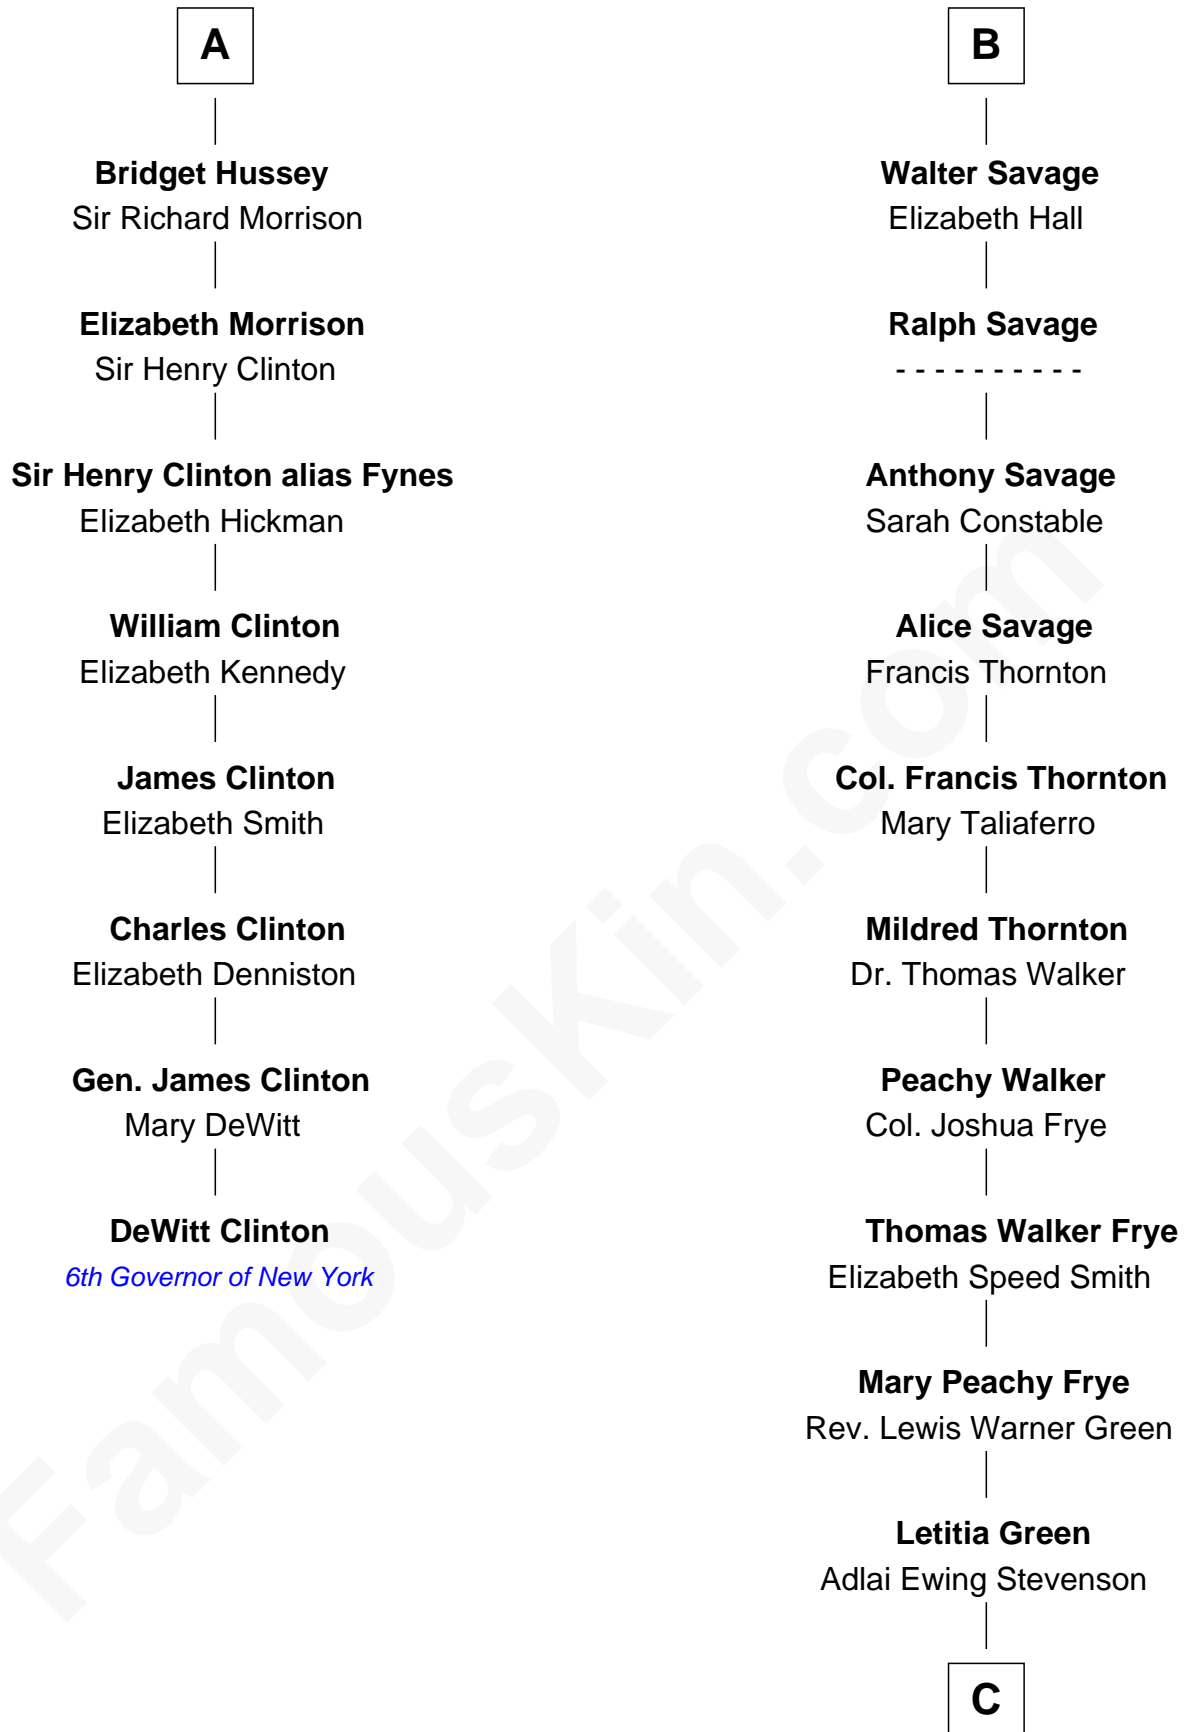

# FamousKin.com Relationship Chart of

**DeWitt Clinton**

*6th Governor of New York*

14th cousin 4 times removed of

**Adlai Stevenson II**

*31st Governor of Illinois*

**Elizabeth de Badlesmere**

*with husband*  
Sir Edmund Mortimer

*with husband*  
Sir William de Bohun

**Sir Roger de Mortimer**  
Philippa de Montagu

**Elizabeth de Bohun**  
Sir Richard Fitzalan

**Edmund Mortimer**  
Philippa Plantagenet

**Elizabeth Fitzalan**  
Sir Robert Goushill

**Elizabeth Mortimer**  
Sir Henry Percy

**Joan Goushill**  
Sir Thomas Stanley

**Sir Henry Percy**  
Eleanor Neville

**Katherine Stanley**  
Sir John Savage

**Katherine Percy**  
Sir Edmund Grey

**Sir Christopher Savage**  
Anne Stanley

**George Grey**  
Catherine Herbert

**Sir Christopher Savage**  
Anne Lygon

**Anne Grey**  
Sir John Hussey

**Francis Savage**  
Anne Sheldon

**A**

**B**

**C**

—  
**Lewis Green Stevenson**