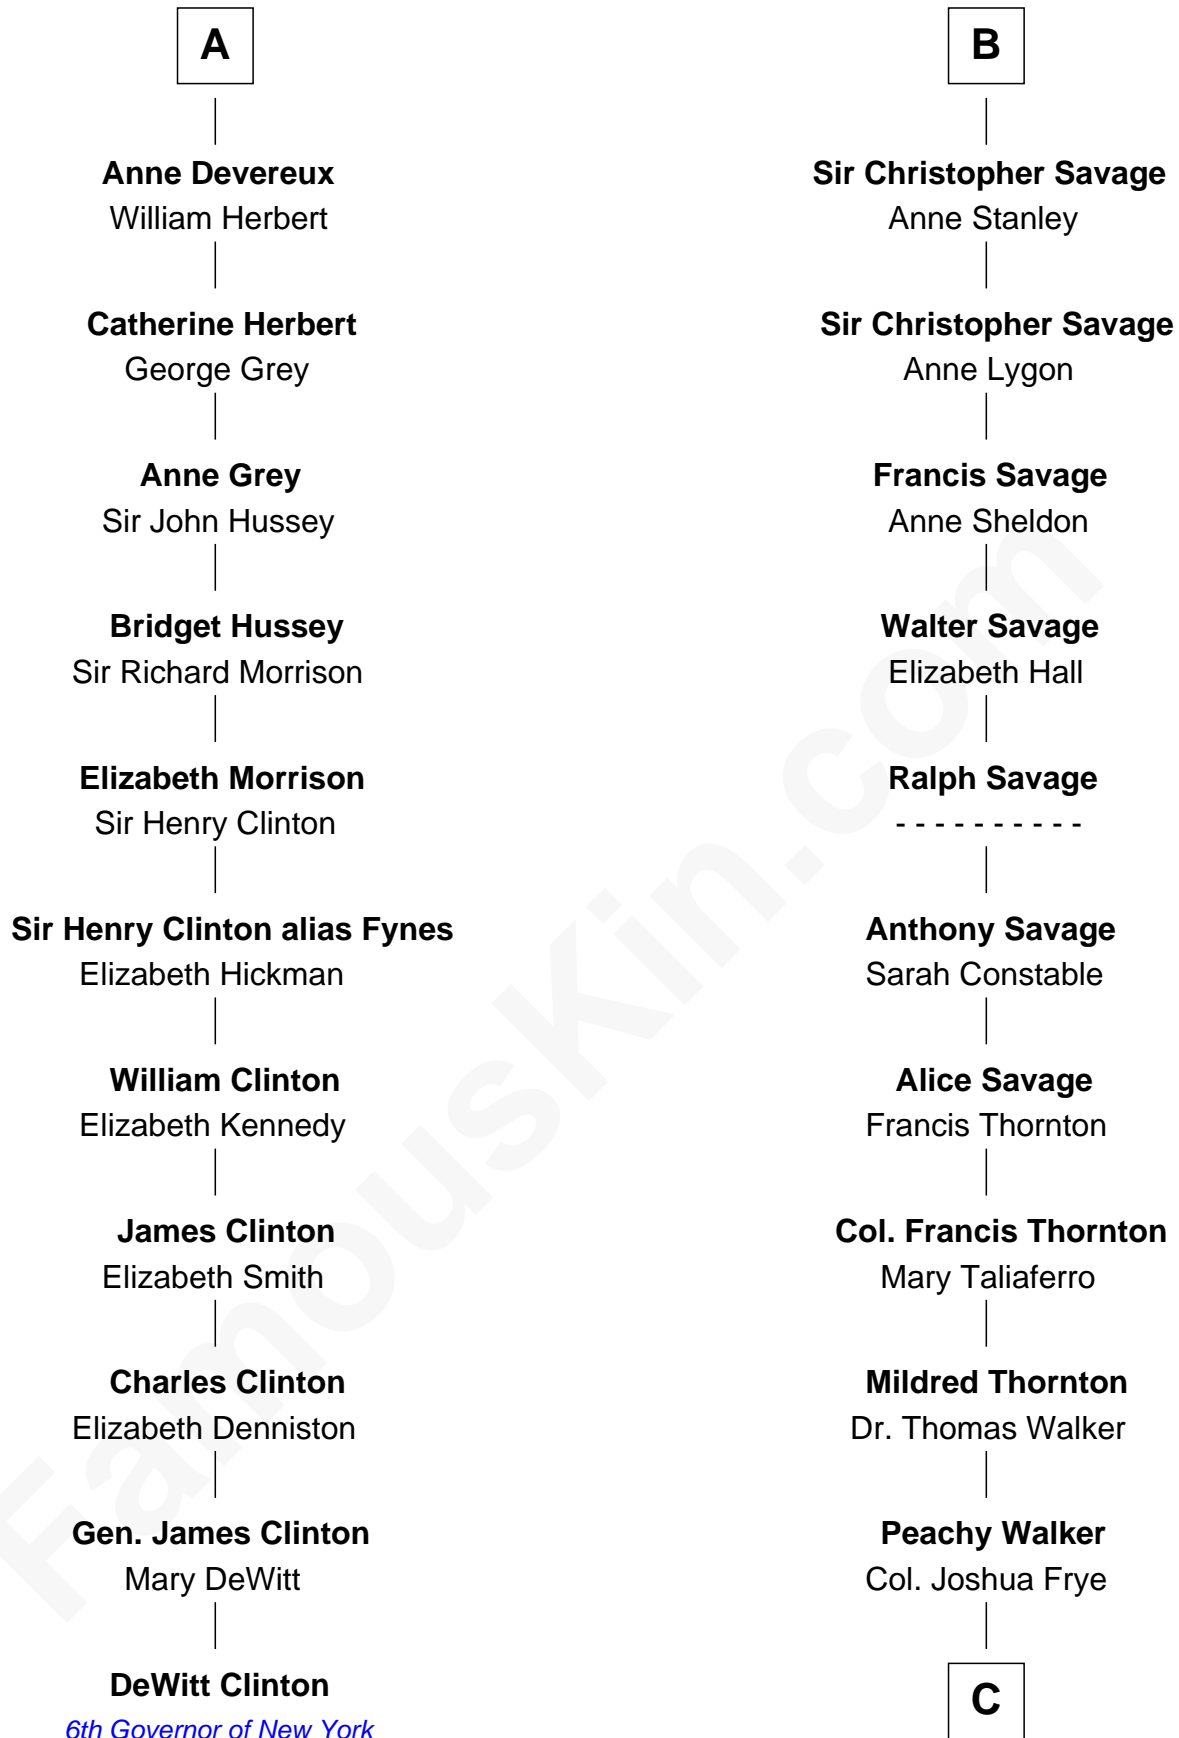

FamousKin.com Relationship Chart of

DeWitt Clinton

6th Governor of New York

17th cousin 4 times removed of

Adlai Stevenson II

31st Governor of Illinois

Sir Humphrey de Bohun

Eleanor de Braiose

Margery de Bohun
Sir Thebaud de Verdun

Sir Thebaud de Verdun
Maud Mortimer

Margery de Verdun
Sir John Crophull

Thomas Crophull
Sybil Delabere

Agnes Crophull
Sir Walter Devereux

Sir Walter Devereux
Elizabeth Bromwich

Sir Walter Devereux
Elizabeth Merbery

A

Humphrey de Bohun
Maud de Fiennes

Humphrey de Bohun
Elizabeth Plantagenet

Sir William de Bohun
Elizabeth de Badlesmere

Elizabeth de Bohun
Sir Richard Fitzalan

Elizabeth Fitzalan
Sir Robert Goushill

Joan Goushill
Sir Thomas Stanley

Katherine Stanley
Sir John Savage

B

C

Thomas Walker Frye
Elizabeth Speed Smith

Mary Peachy Frye
Rev. Lewis Warner Green

Letitia Green
Adlai Ewing Stevenson

Lewis Green Stevenson
Helen Louise Davis