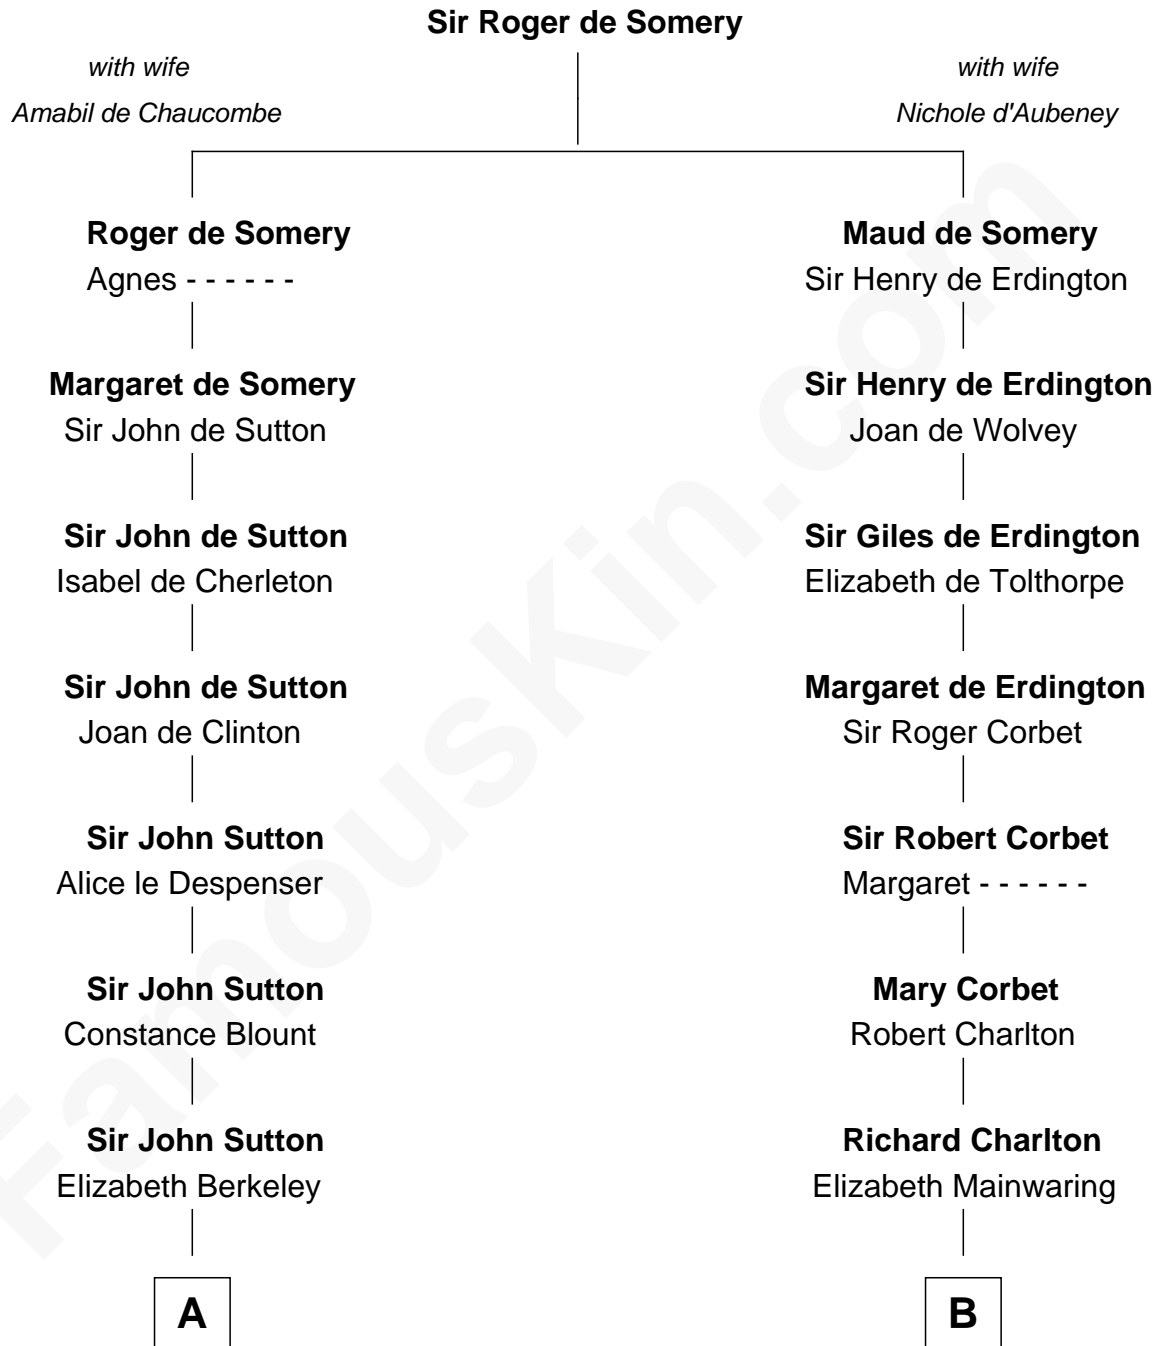

FamousKin.com Relationship Chart of

DeWitt Clinton

6th Governor of New York

17th cousin 2 times removed of

Norman Rockwell

American Artist

C

John William Rockwell
Phebe Boyce Waring

Jarvis Waring Rockwell
Anne Mary Hill

Norman Rockwell
American Artist

FamousKin.com