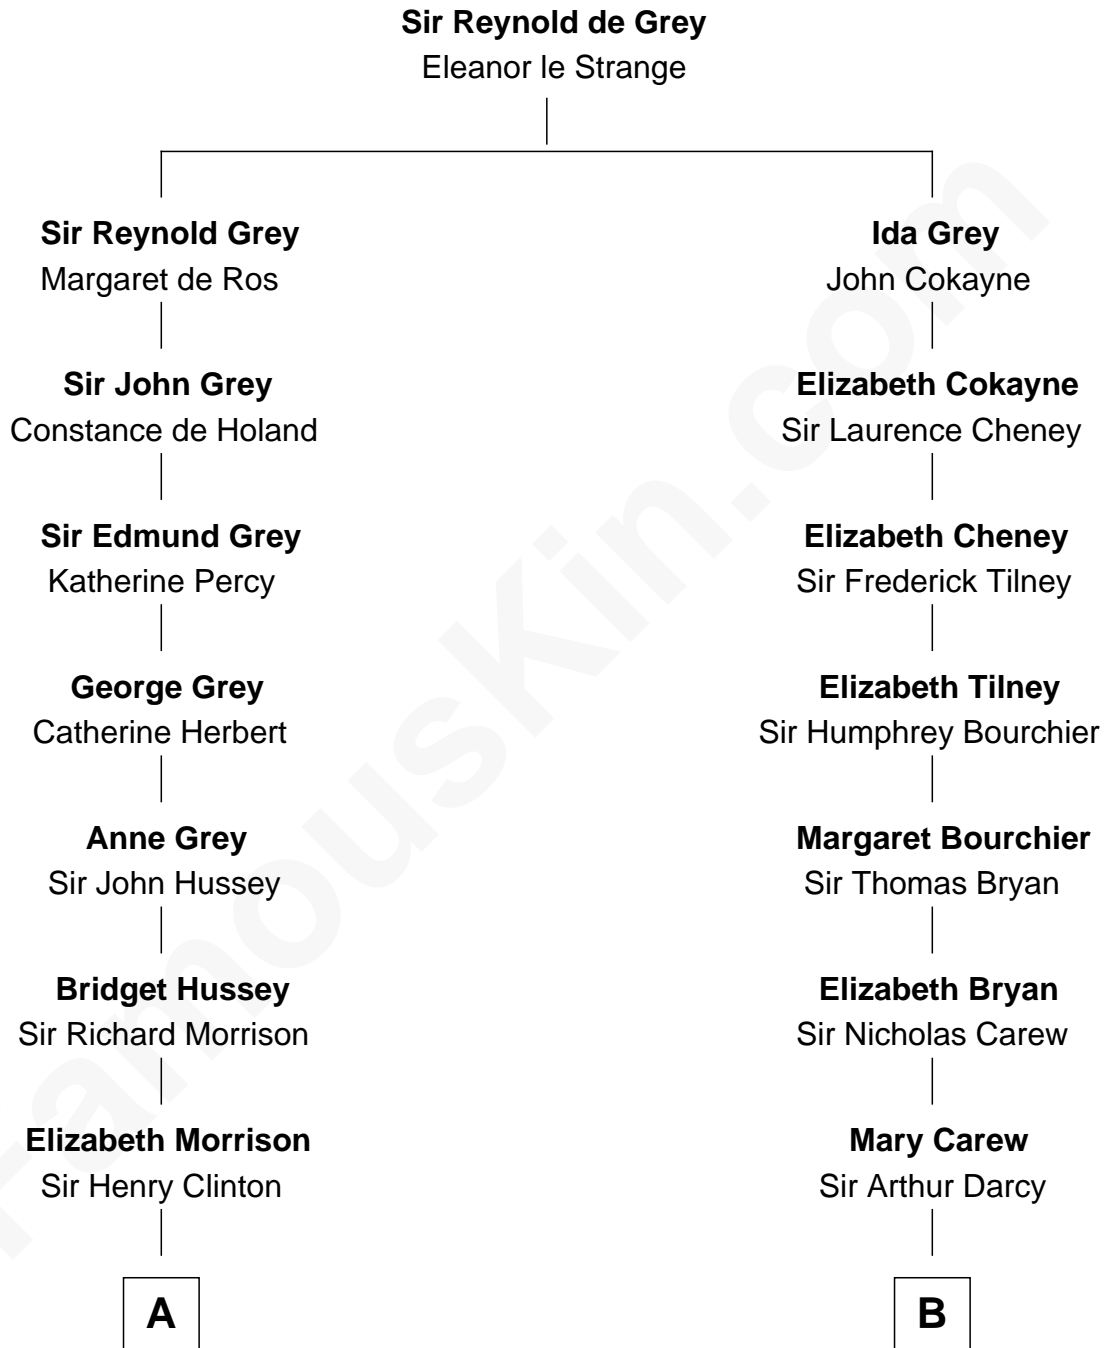

FamousKin.com Relationship Chart of

DeWitt Clinton

6th Governor of New York

12th cousin 6 times removed of

Norman Rockwell

American Artist

C

—
Jarvis Waring Rockwell

Anne Mary Hill

—
Norman Rockwell

American Artist

FamousKin.com