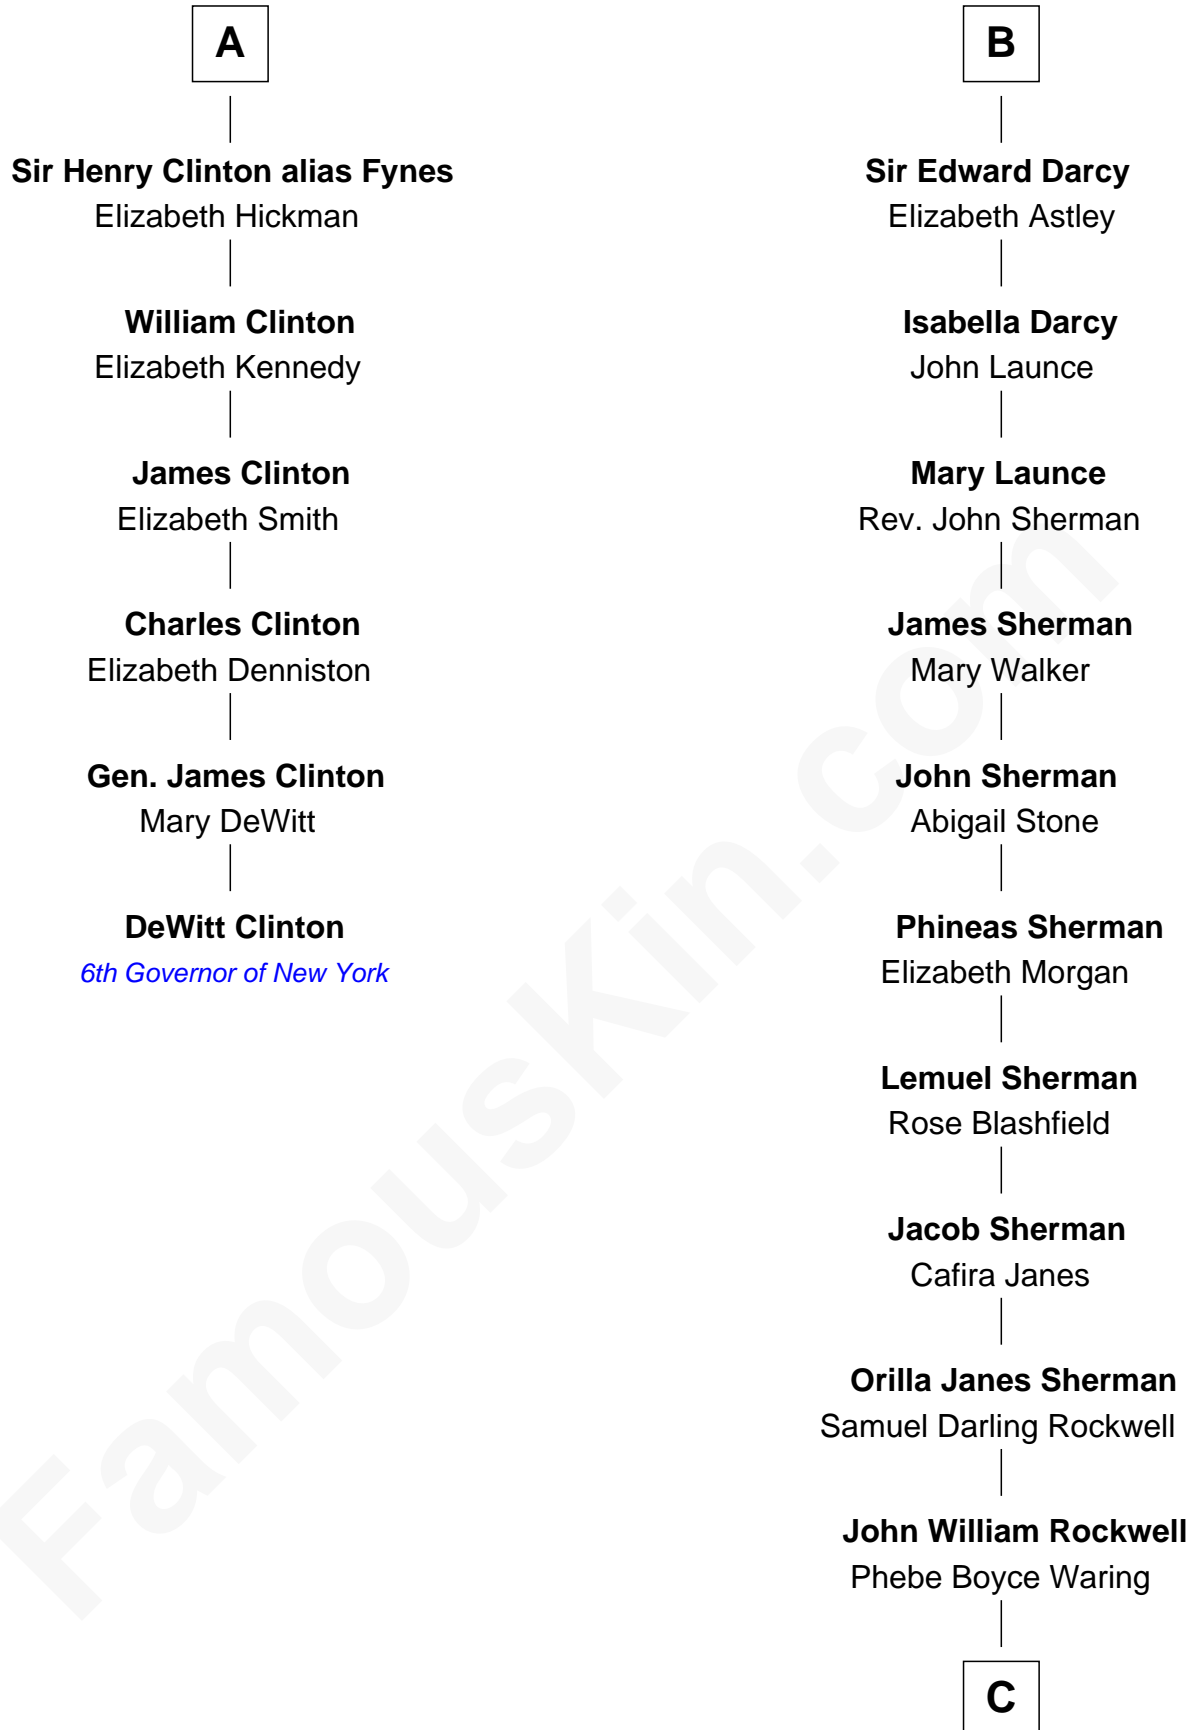

FamousKin.com Relationship Chart of

DeWitt Clinton

6th Governor of New York

12th cousin 6 times removed of

Norman Rockwell

American Artist

C

—
Jarvis Waring Rockwell

Anne Mary Hill

—
Norman Rockwell

American Artist

FamousKin.com