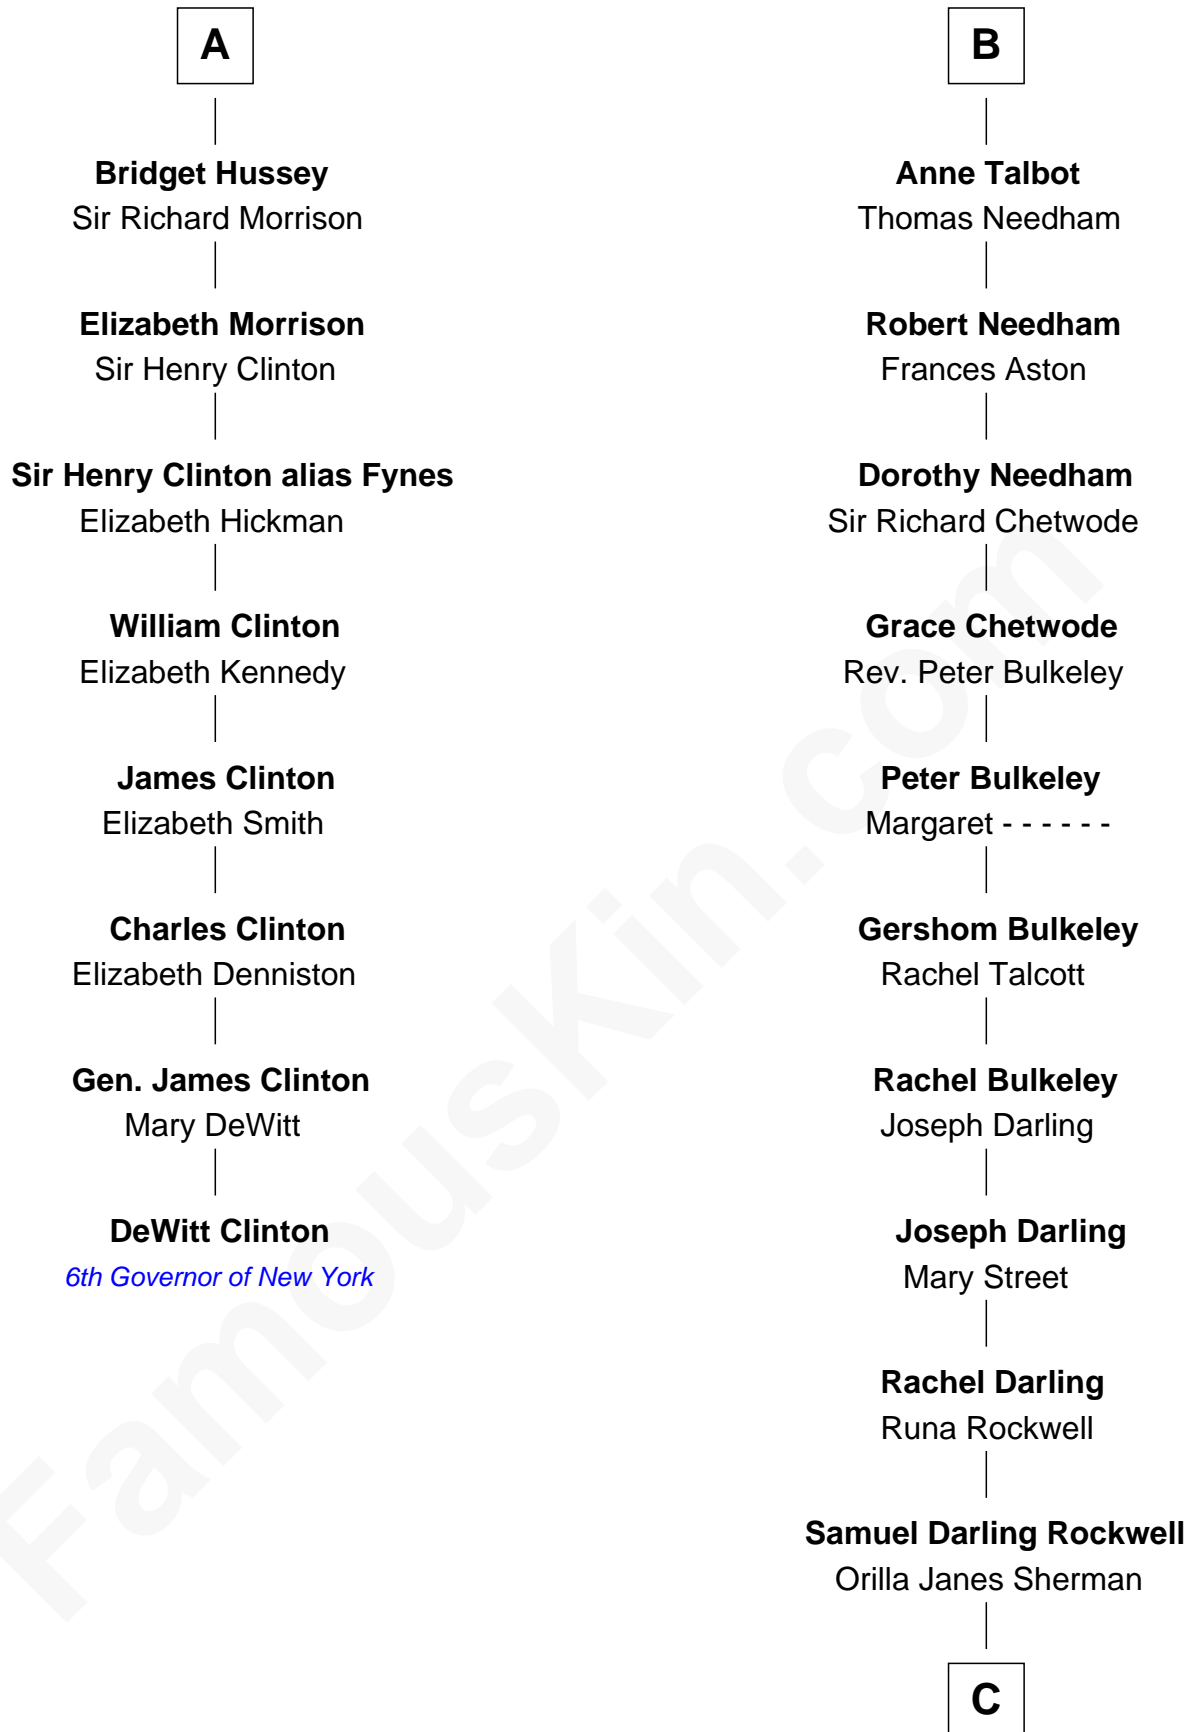

FamousKin.com Relationship Chart of

DeWitt Clinton

6th Governor of New York

14th cousin 5 times removed of

Norman Rockwell

American Artist

Henry Plantagenet
Maud de Chaworth

Henry of Lancaster
Isabella de Beaumont

Blanche of Lancaster
John of Gaunt

Elizabeth of Lancaster
John de Holand

Constance de Holand
Sir John Grey

Sir Edmund Grey
Katherine Percy

George Grey
Catherine Herbert

Anne Grey
Sir John Hussey

A

Eleanor Plantagenet
Richard Fitzalan

Sir Richard Fitzalan
Elizabeth de Bohun

Joan Fitzalan
Sir William Beauchamp

Joan Beauchamp
James Butler

Elizabeth Butler
John Talbot

Sir Gilbert Talbot
Audrey Cotton

Sir John Talbot
Margaret Troutbeck

B

C

John William Rockwell
Phebe Boyce Waring

Jarvis Waring Rockwell
Anne Mary Hill

Norman Rockwell
American Artist

FamousKin.com