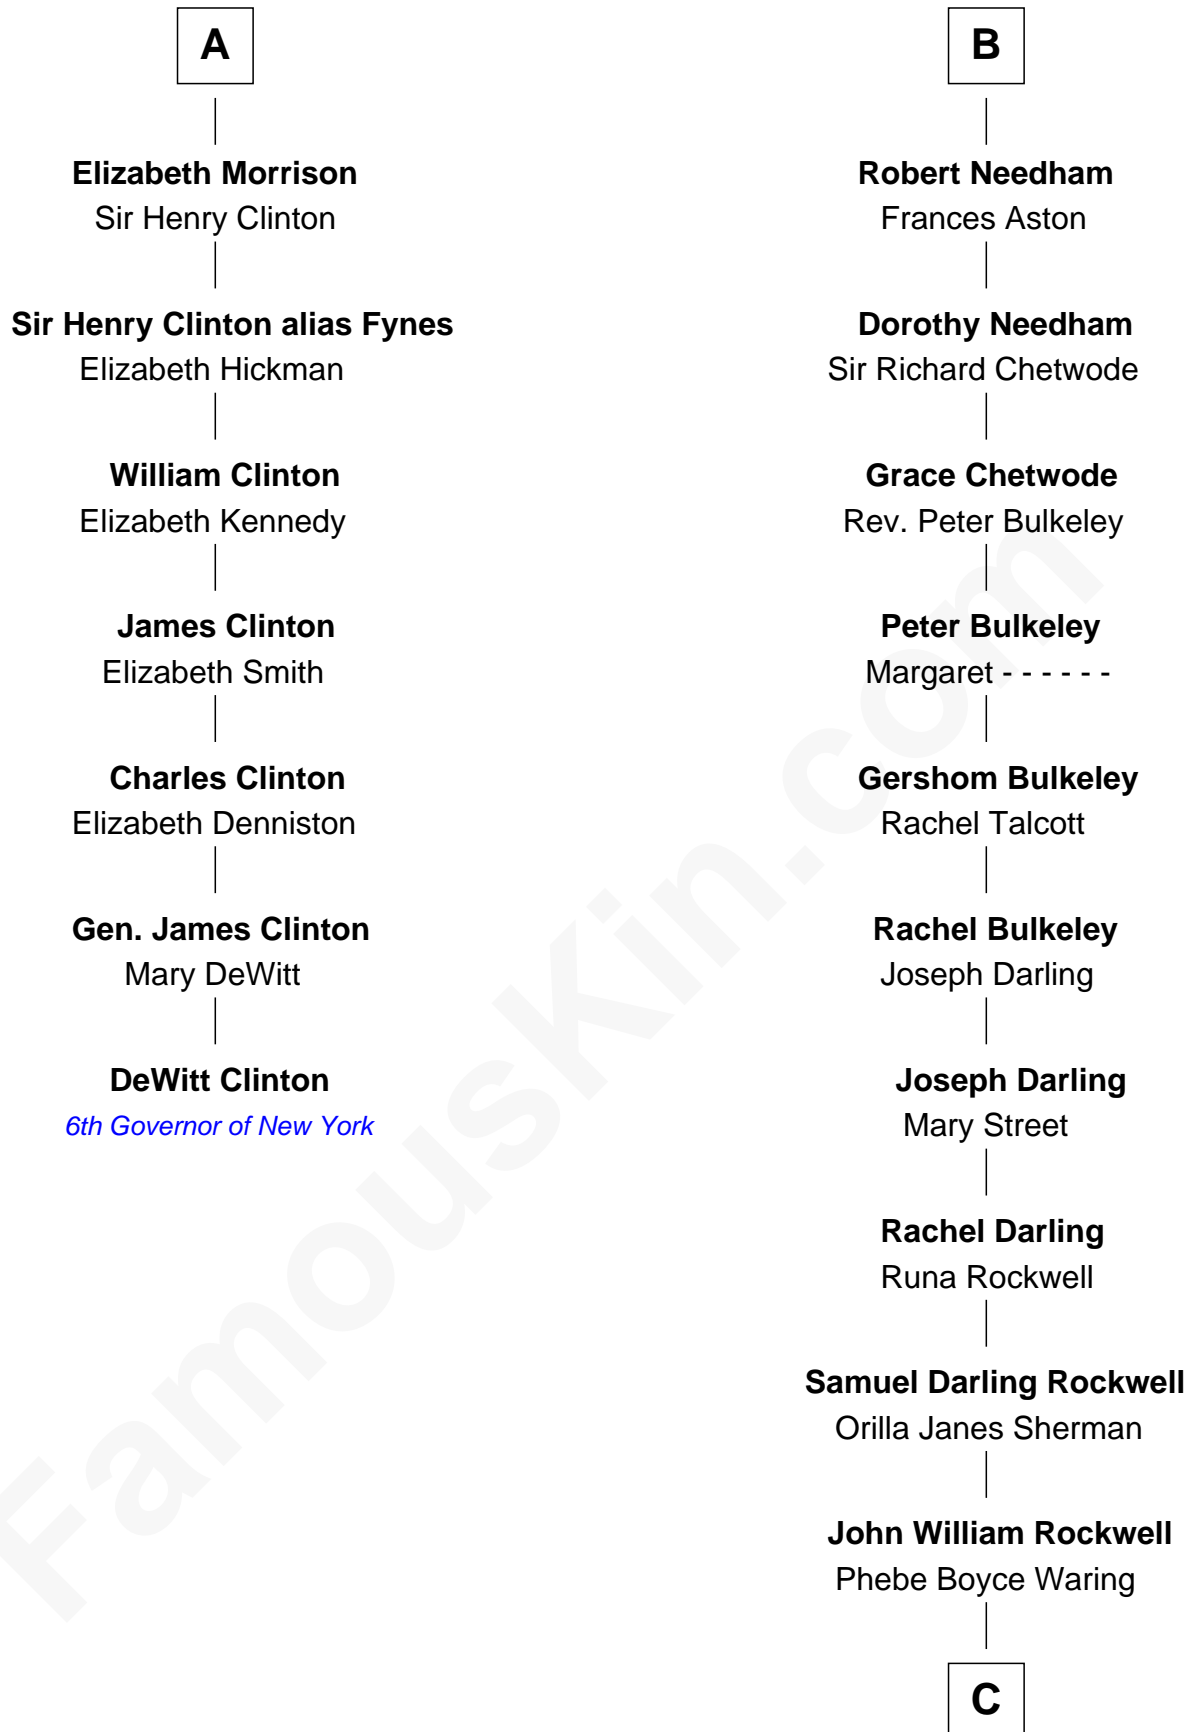

# FamousKin.com Relationship Chart of

**DeWitt Clinton**

*6th Governor of New York*

13th cousin 5 times removed of

**Norman Rockwell**

*American Artist*

**Sir William de Ros**  
Margery de Badlesmere

**Thomas de Ros**  
Beatrice de Stafford

**Margaret de Ros**  
Sir Reynold Grey

**Sir John Grey**  
Constance de Holand

**Sir Edmund Grey**  
Katherine Percy

**George Grey**  
Catherine Herbert

**Anne Grey**  
Sir John Hussey

**Bridget Hussey**  
Sir Richard Morrison

**A**

**Maud de Roos**  
John de Welles

**Anne de Welles**  
James Butler

**James Butler**  
Joan Beauchamp

**Elizabeth Butler**  
John Talbot

**Sir Gilbert Talbot**  
Audrey Cotton

**Sir John Talbot**  
Margaret Troutbeck

**Anne Talbot**  
Thomas Needham

**B**

**C**

—  
**Jarvis Waring Rockwell**

Anne Mary Hill

—  
**Norman Rockwell**

*American Artist*

FamousKin.com