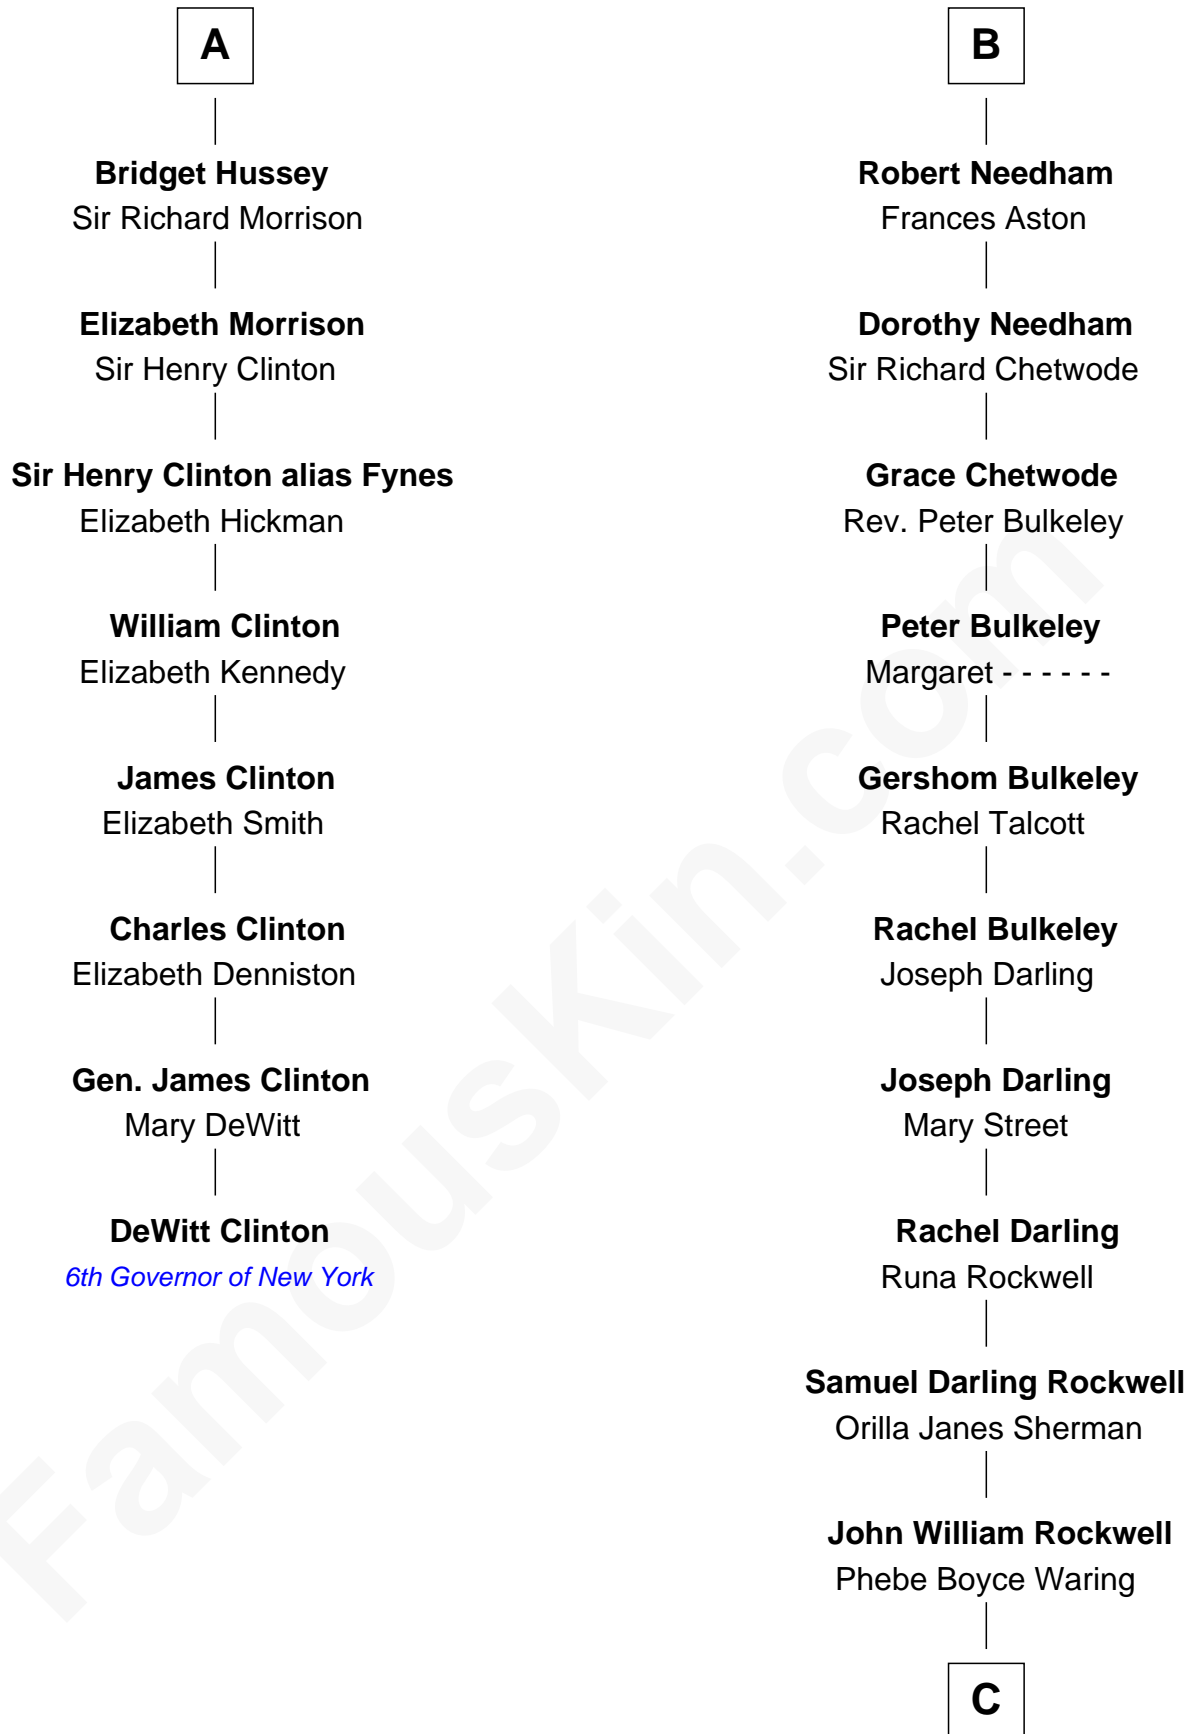

FamousKin.com Relationship Chart of

DeWitt Clinton

6th Governor of New York

14th cousin 4 times removed of

Norman Rockwell

American Artist

C

—
Jarvis Waring Rockwell

Anne Mary Hill

—
Norman Rockwell

American Artist

FamousKin.com