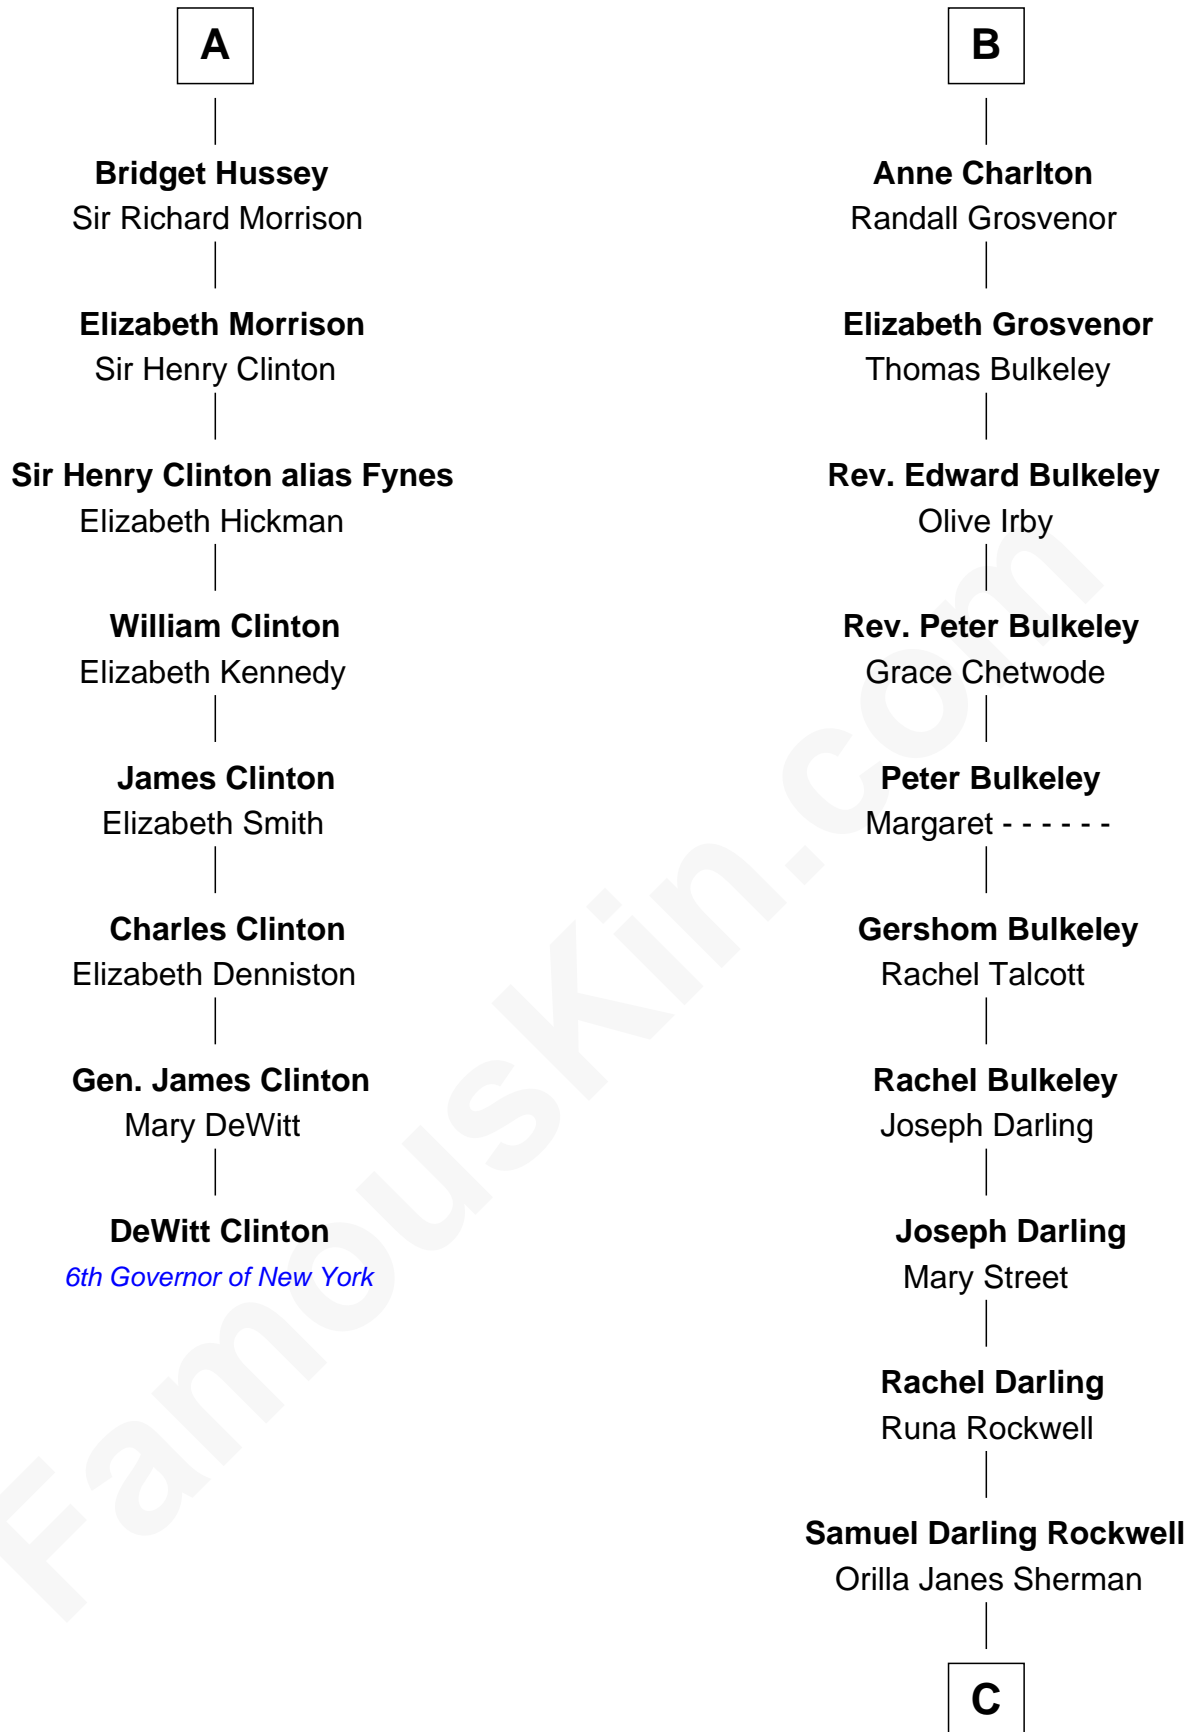

FamousKin.com Relationship Chart of

DeWitt Clinton

6th Governor of New York

14th cousin 5 times removed of

Norman Rockwell

American Artist

Sir Alan la Zouche

Eleanor de Segrave

Maude la Zouche
Sir Robert de Holland

Thomas Holand
Joan Plantagenet

John de Holand
Elizabeth of Lancaster

Constance de Holand
Sir John Grey

Sir Edmund Grey
Katherine Percy

George Grey
Catherine Herbert

Anne Grey
Sir John Hussey

A

Elena Zouche
Alan de Charlton

Alan de Charlton
Margery FitzAer

Thomas de Charlton

Anna de Charlton
William de Knightley

Thomas de Knightley de Charlton
Elizabeth Francis

Robert Charlton
Mary Corbet

Richard Charlton
Elizabeth Mainwaring

B

C

John William Rockwell
Phebe Boyce Waring

Jarvis Waring Rockwell
Anne Mary Hill

Norman Rockwell
American Artist

FamousKin.com