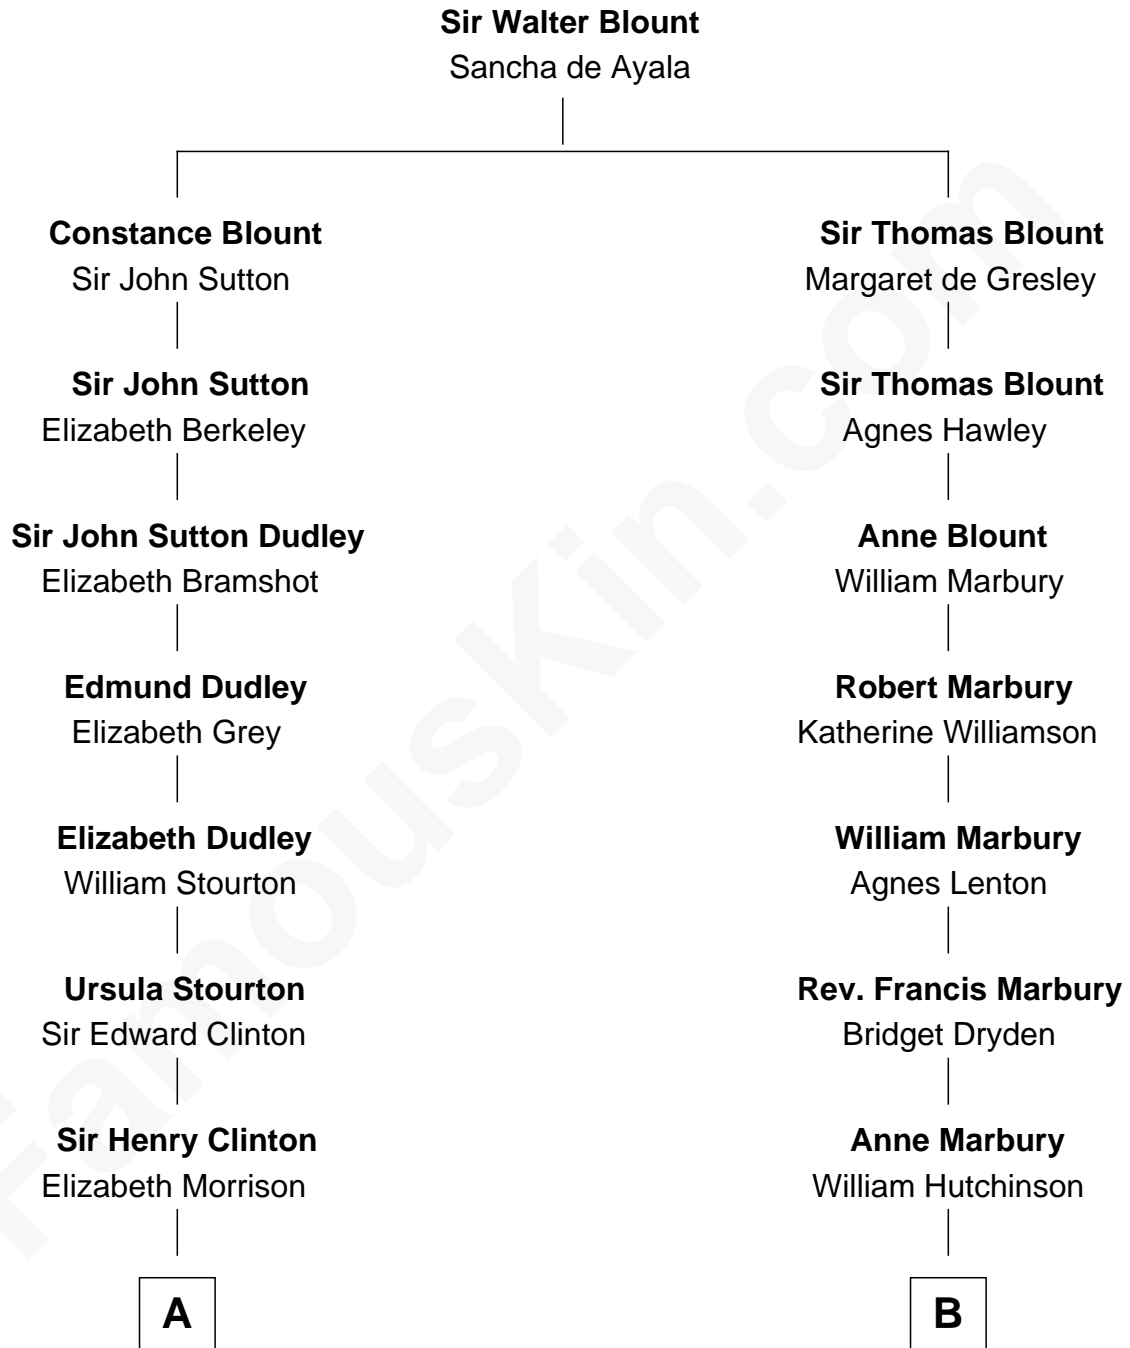

# FamousKin.com Relationship Chart of

**DeWitt Clinton**

*6th Governor of New York*

12th cousin of

**Nicholas Gilman**

*Signer of the U.S. Constitution*

**A**

**Sir Henry Clinton alias Fynes**

Elizabeth Hickman

**William Clinton**

Elizabeth Kennedy

**James Clinton**

Elizabeth Smith

**Charles Clinton**

Elizabeth Denniston

**Gen. James Clinton**

Mary DeWitt

**DeWitt Clinton**

*6th Governor of New York*

**B**

**Edward Hutchinson**

Katherine Hamby

**Elizabeth Hutchinson**

Edward Winslow