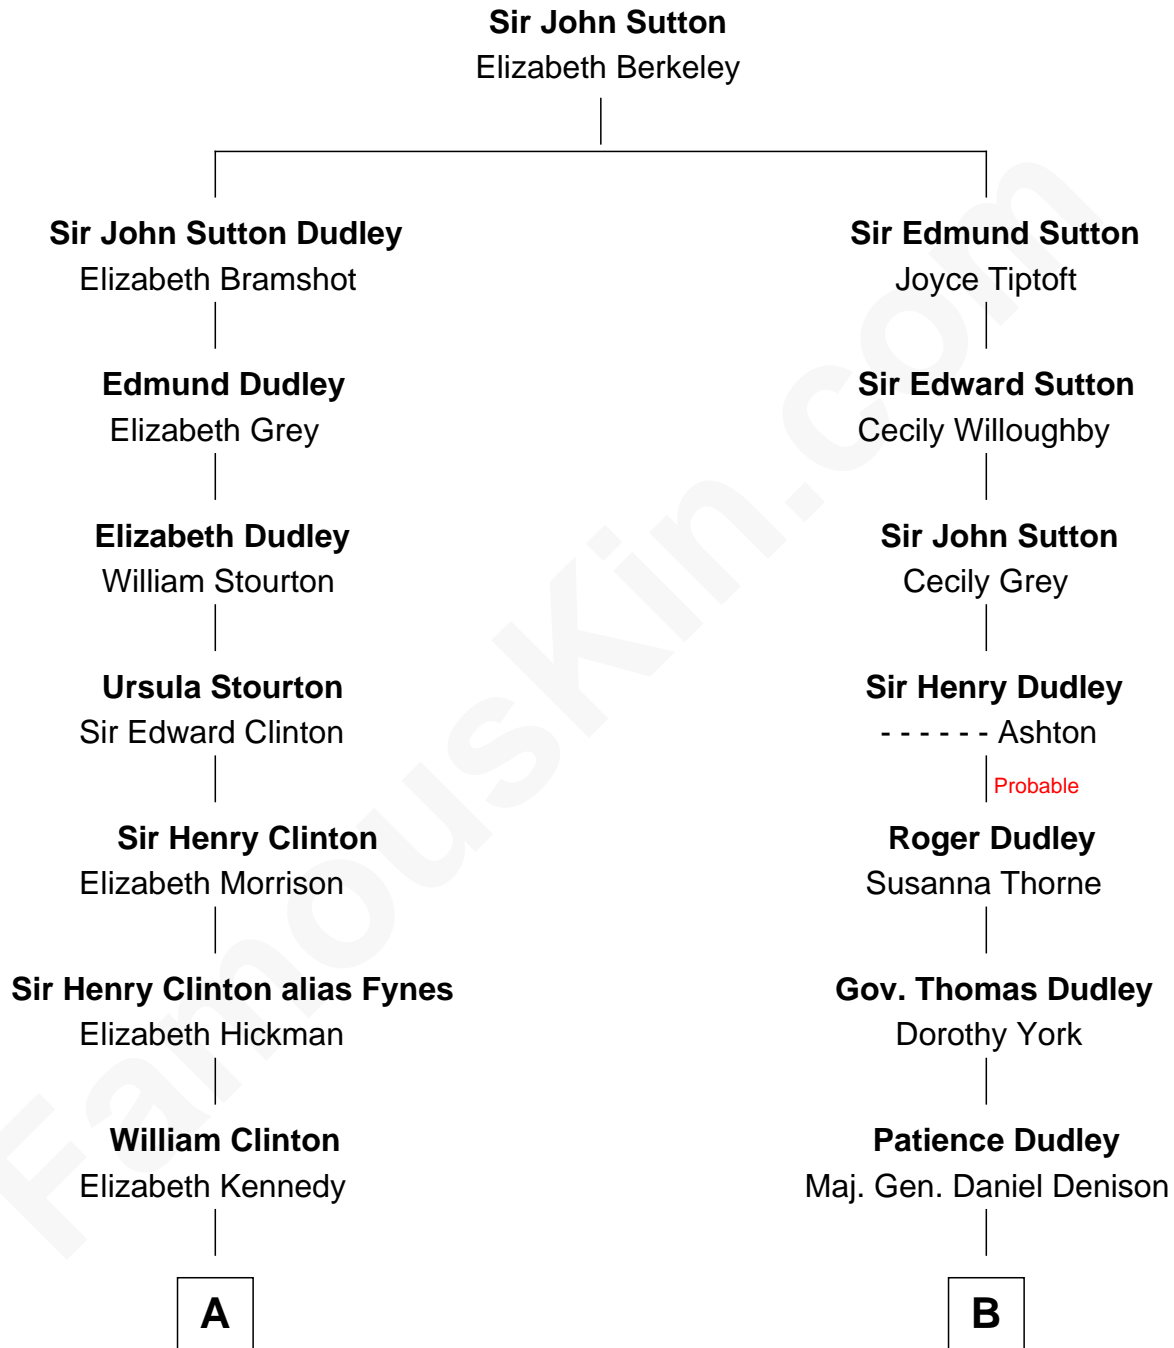

FamousKin.com Relationship Chart of

DeWitt Clinton

6th Governor of New York

10th cousin 1 time removed of

Nicholas Gilman

Signer of the U.S. Constitution

A

James Clinton
Elizabeth Smith

Charles Clinton
Elizabeth Denniston

Gen. James Clinton
Mary DeWitt

DeWitt Clinton
6th Governor of New York

B

Elizabeth Denison
Rev. John Rogers

Rev. Nathaniel Rogers
Sarah Purkiss

Elizabeth Rogers
Rev. John Taylor