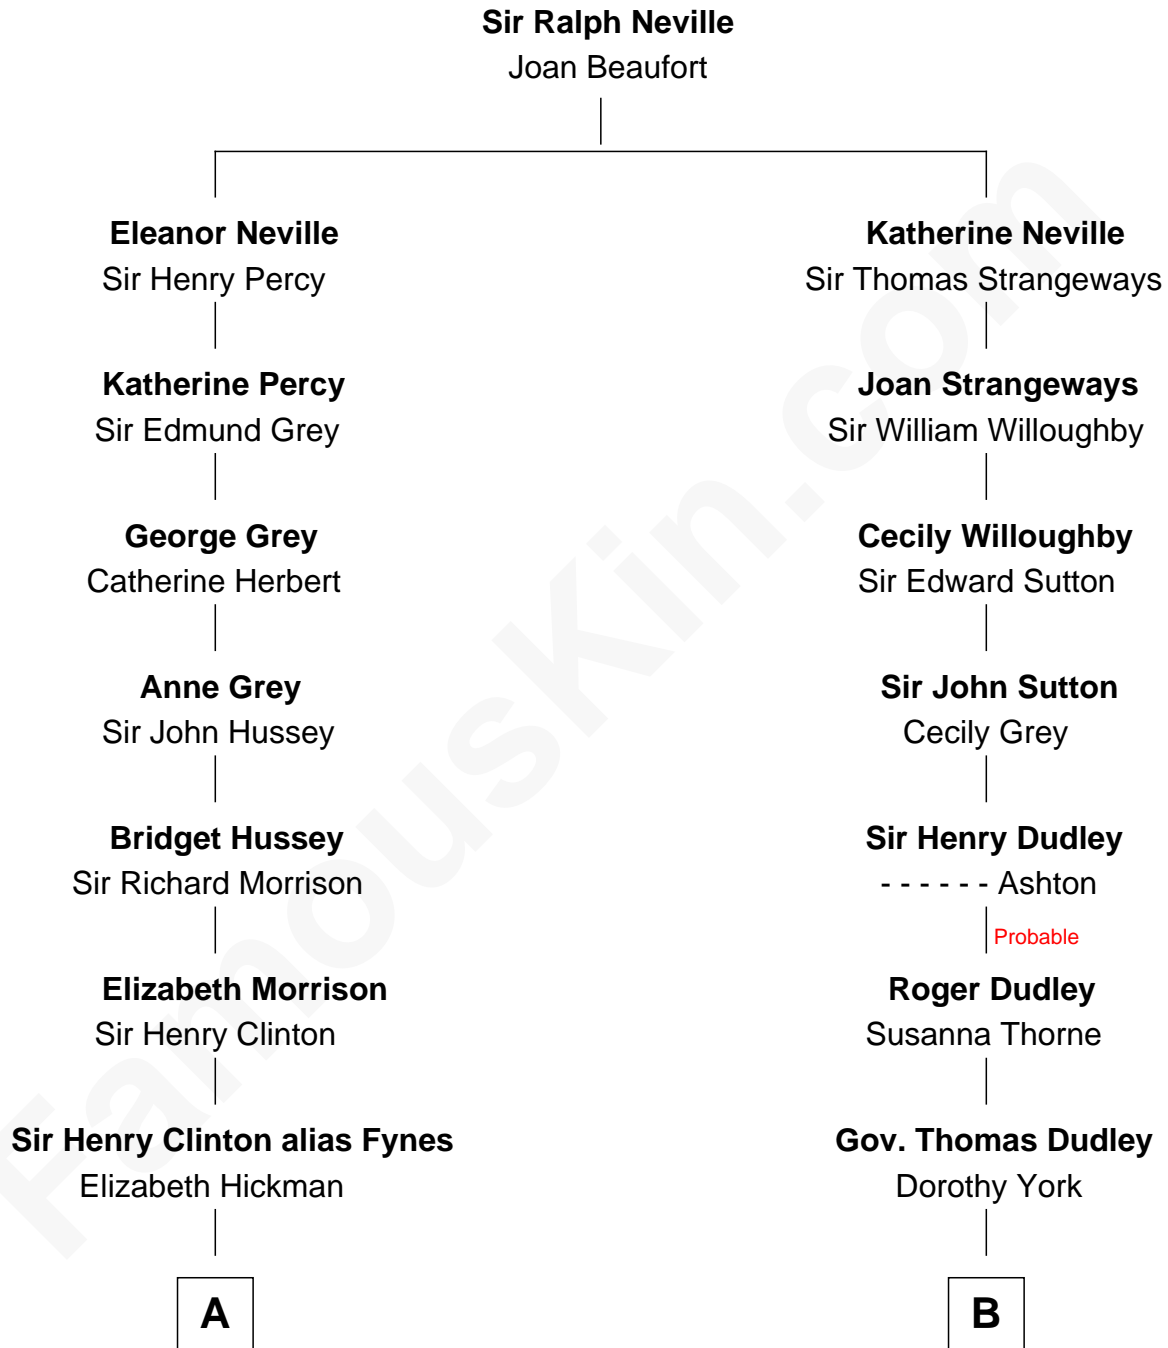

FamousKin.com Relationship Chart of

DeWitt Clinton

6th Governor of New York

11th cousin 1 time removed of

Nicholas Gilman

Signer of the U.S. Constitution

A

William Clinton
Elizabeth Kennedy

James Clinton
Elizabeth Smith

Charles Clinton
Elizabeth Denniston

Gen. James Clinton
Mary DeWitt

DeWitt Clinton
6th Governor of New York

B

Patience Dudley
Maj. Gen. Daniel Denison

Elizabeth Denison
Rev. John Rogers