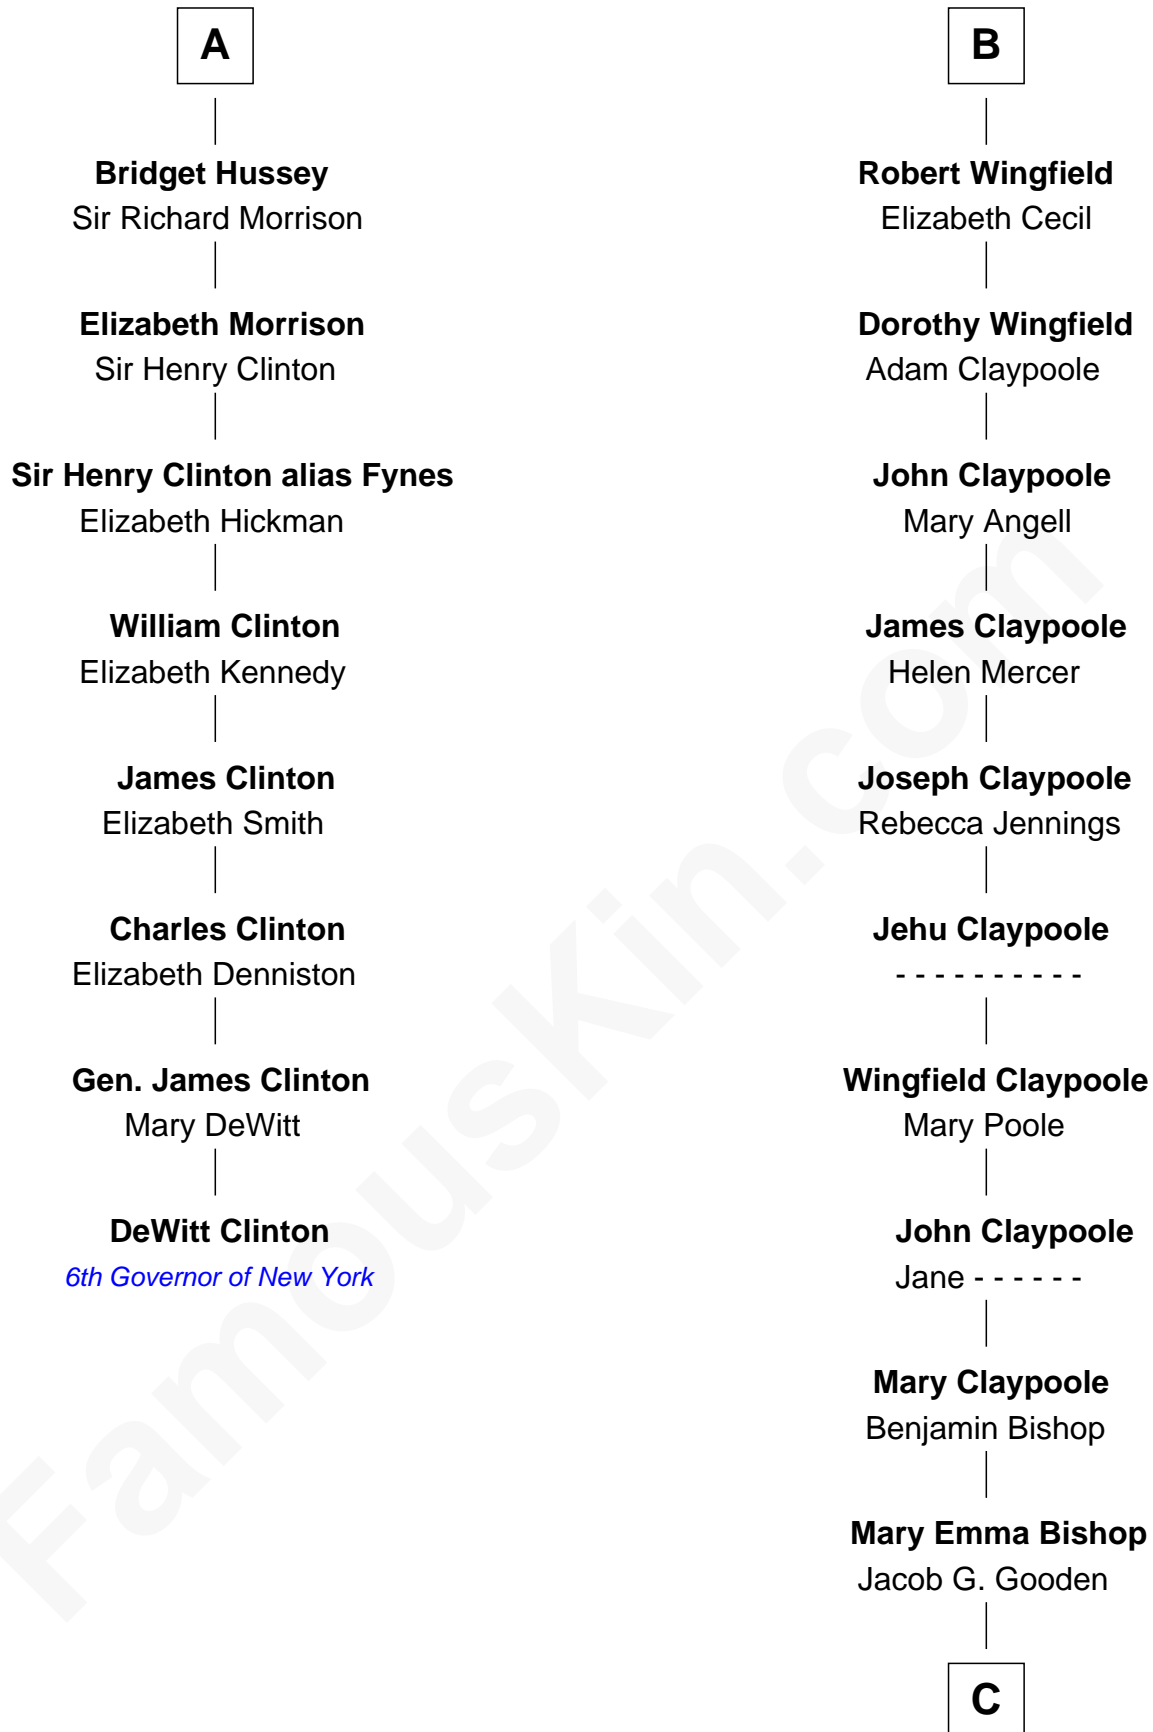

FamousKin.com Relationship Chart of

DeWitt Clinton

6th Governor of New York

14th cousin 6 times removed of

Valerie Bertinelli

Television Actress

C

Ida P. Gooden
Joseph D. Carvin

Lester Vodges Carvin
Elizabeth - - - - -

Nancy L. Carvin
Andrew Francis Bertinelli

Valerie Bertinelli
Television Actress

FamousKin.com