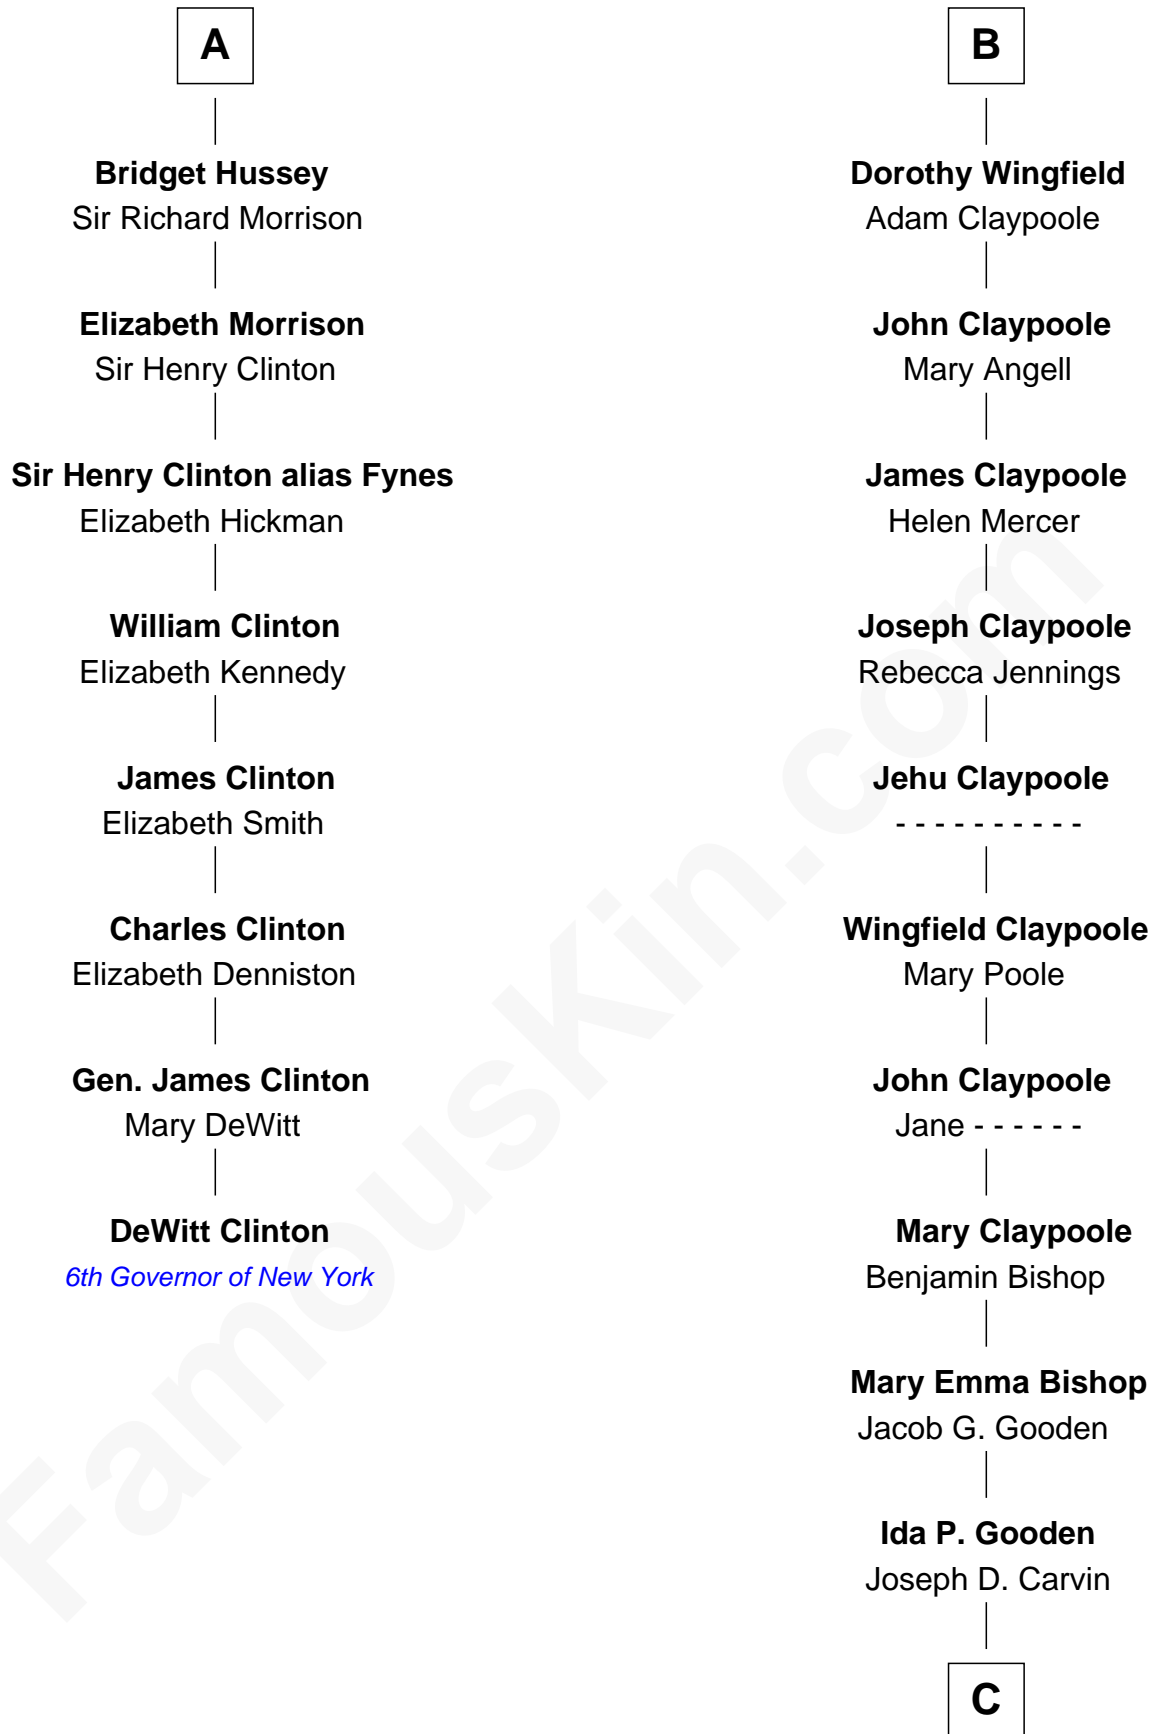

FamousKin.com Relationship Chart of

DeWitt Clinton

6th Governor of New York

14th cousin 5 times removed of

Valerie Bertinelli

Television Actress

Henry Plantagenet

Maud de Chaworth

Henry of Lancaster
Isabella de Beaumont

Blanche of Lancaster
John of Gaunt

Elizabeth of Lancaster
John de Holand

Constance de Holand
Sir John Grey

Sir Edmund Grey
Katherine Percy

George Grey
Catherine Herbert

Anne Grey
Sir John Hussey

A

Eleanor Plantagenet
Richard Fitzalan

Sir Richard Fitzalan
Elizabeth de Bohun

Elizabeth Fitzalan
Sir Robert Goushill

Elizabeth Goushill
Sir Robert Wingfield

Sir Henry Wingfield
Elizabeth Rookes

Robert Wingfield
Margery Quarles

Robert Wingfield
Elizabeth Cecil

B

C

Lester Vodges Carvin

Elizabeth - - - - -

Nancy L. Carvin

Andrew Francis Bertinelli