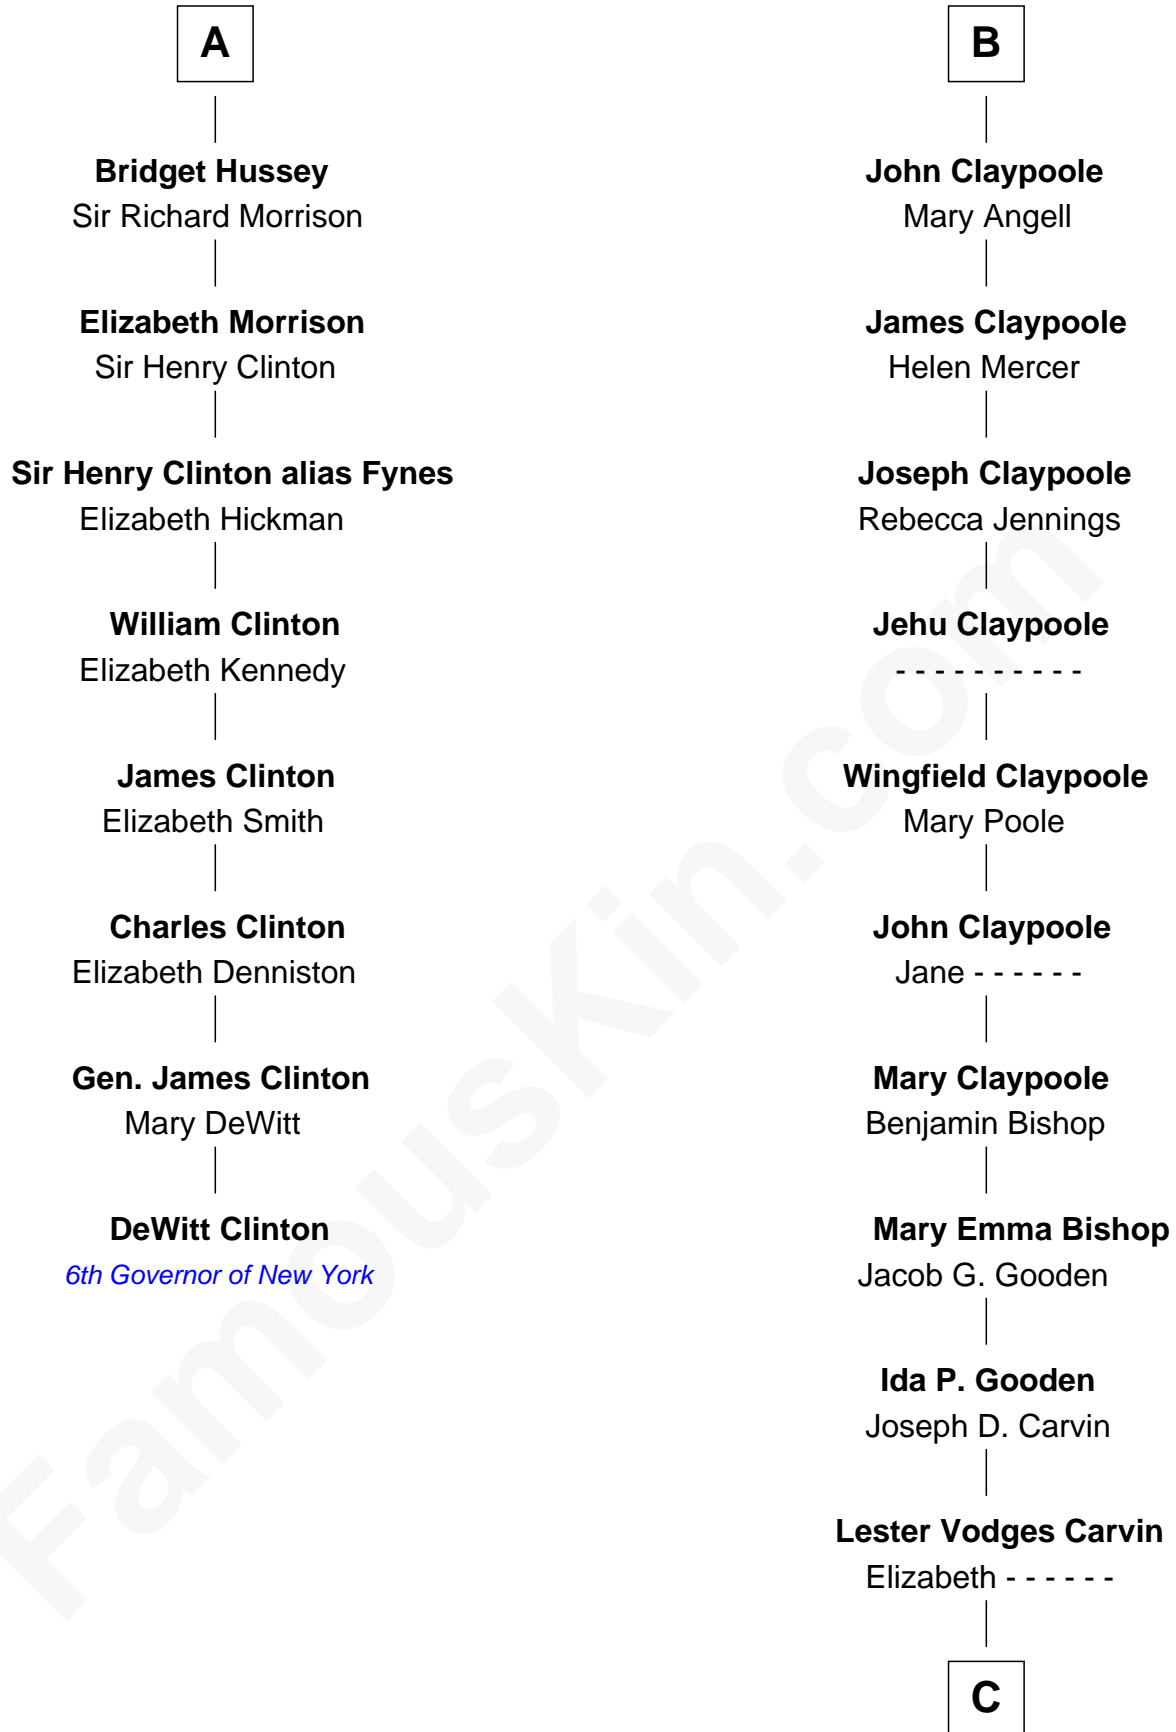

FamousKin.com Relationship Chart of

DeWitt Clinton

6th Governor of New York

14th cousin 4 times removed of

Valerie Bertinelli

Television Actress

Elizabeth de Badlesmere

with husband
Sir Edmund Mortimer

with husband
Sir William de Bohun

Sir Roger de Mortimer
Philippa de Montagu

Elizabeth de Bohun
Sir Richard Fitzalan

Edmund Mortimer
Philippa Plantagenet

Elizabeth Fitzalan
Sir Robert Goushill

Elizabeth Mortimer
Sir Henry Percy

Elizabeth Goushill
Sir Robert Wingfield

Sir Henry Percy
Eleanor Neville

Sir Henry Wingfield
Elizabeth Rookes

Katherine Percy
Sir Edmund Grey

Robert Wingfield
Margery Quarles

George Grey
Catherine Herbert

Robert Wingfield
Elizabeth Cecil

Anne Grey
Sir John Hussey

Dorothy Wingfield
Adam Claypoole

A

B

Nancy L. Carvin
Andrew Francis Bertinelli

Valerie Bertinelli
Television Actress

FamousKin.com