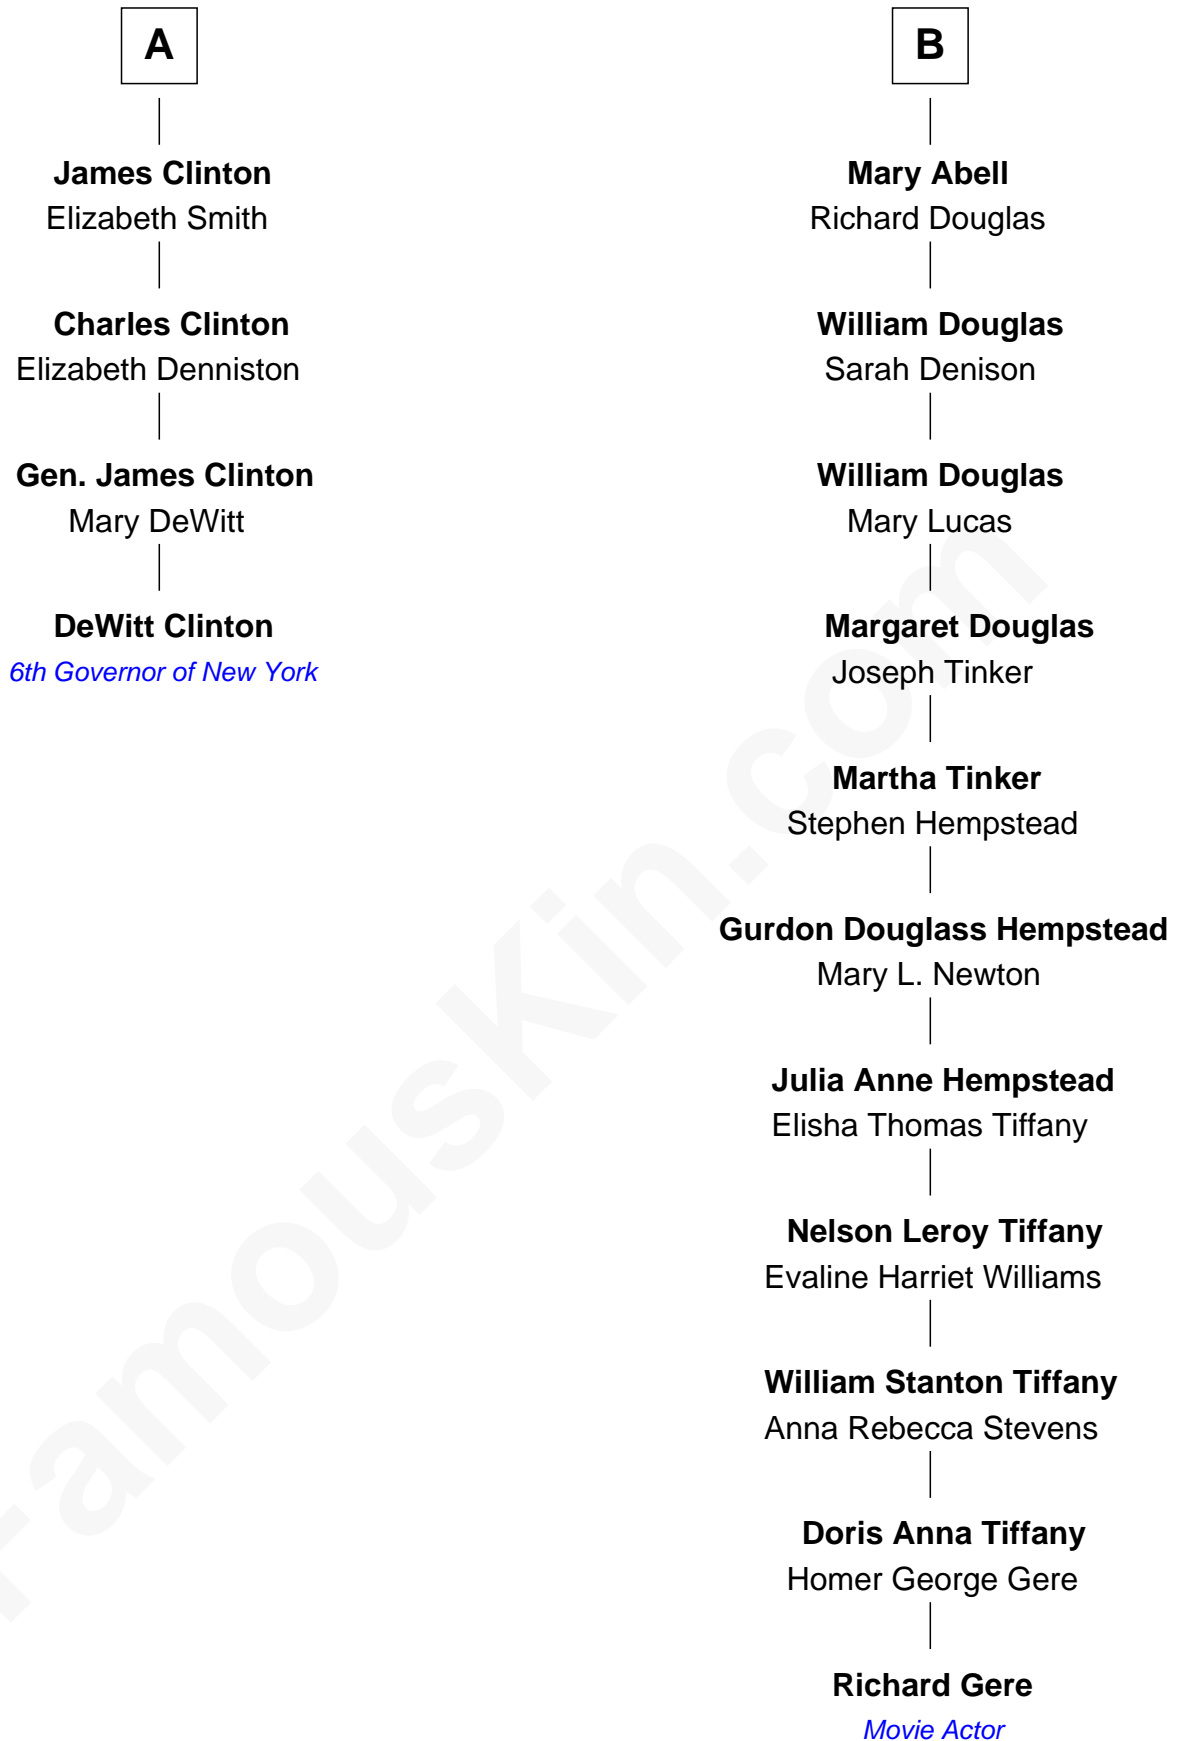

# FamousKin.com Relationship Chart of

**DeWitt Clinton**

*6th Governor of New York*

10th cousin 7 times removed of

**Richard Gere**

*Movie Actor*

Richard Gere photo by [Francesco \(spaceodyssey\)](#) (CC BY 2.0)