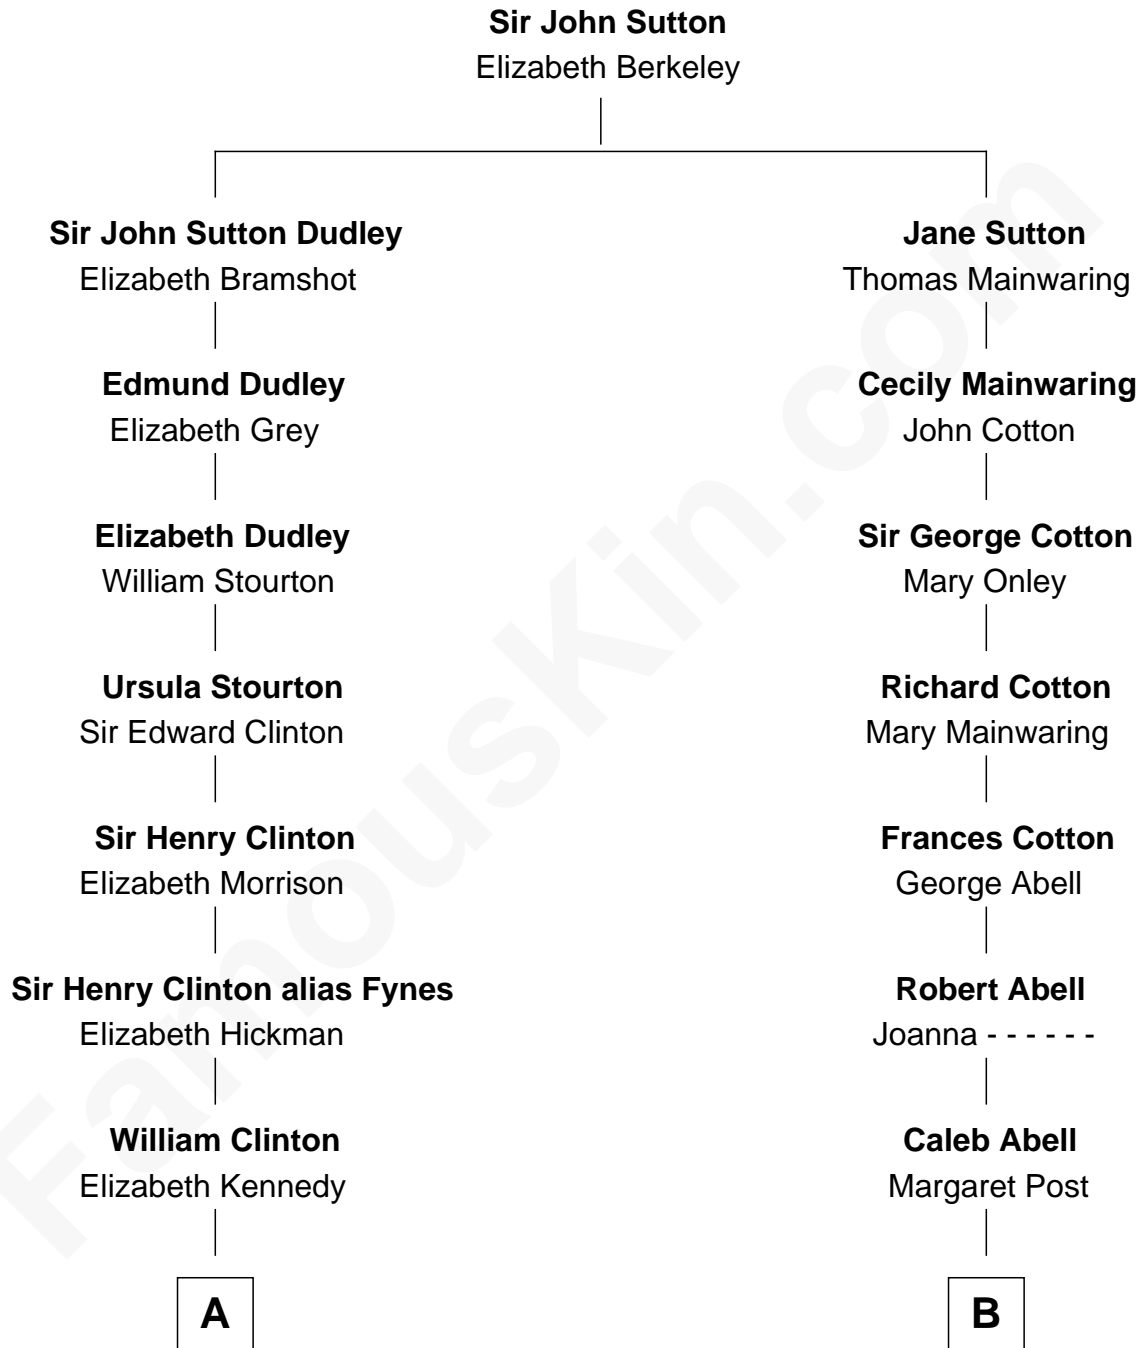

# FamousKin.com Relationship Chart of

**DeWitt Clinton**

*6th Governor of New York*

10th cousin 7 times removed of

**Richard Gere**

*Movie Actor*

Richard Gere photo by [Francesco \(spaceodyssey\)](#) (CC BY 2.0)