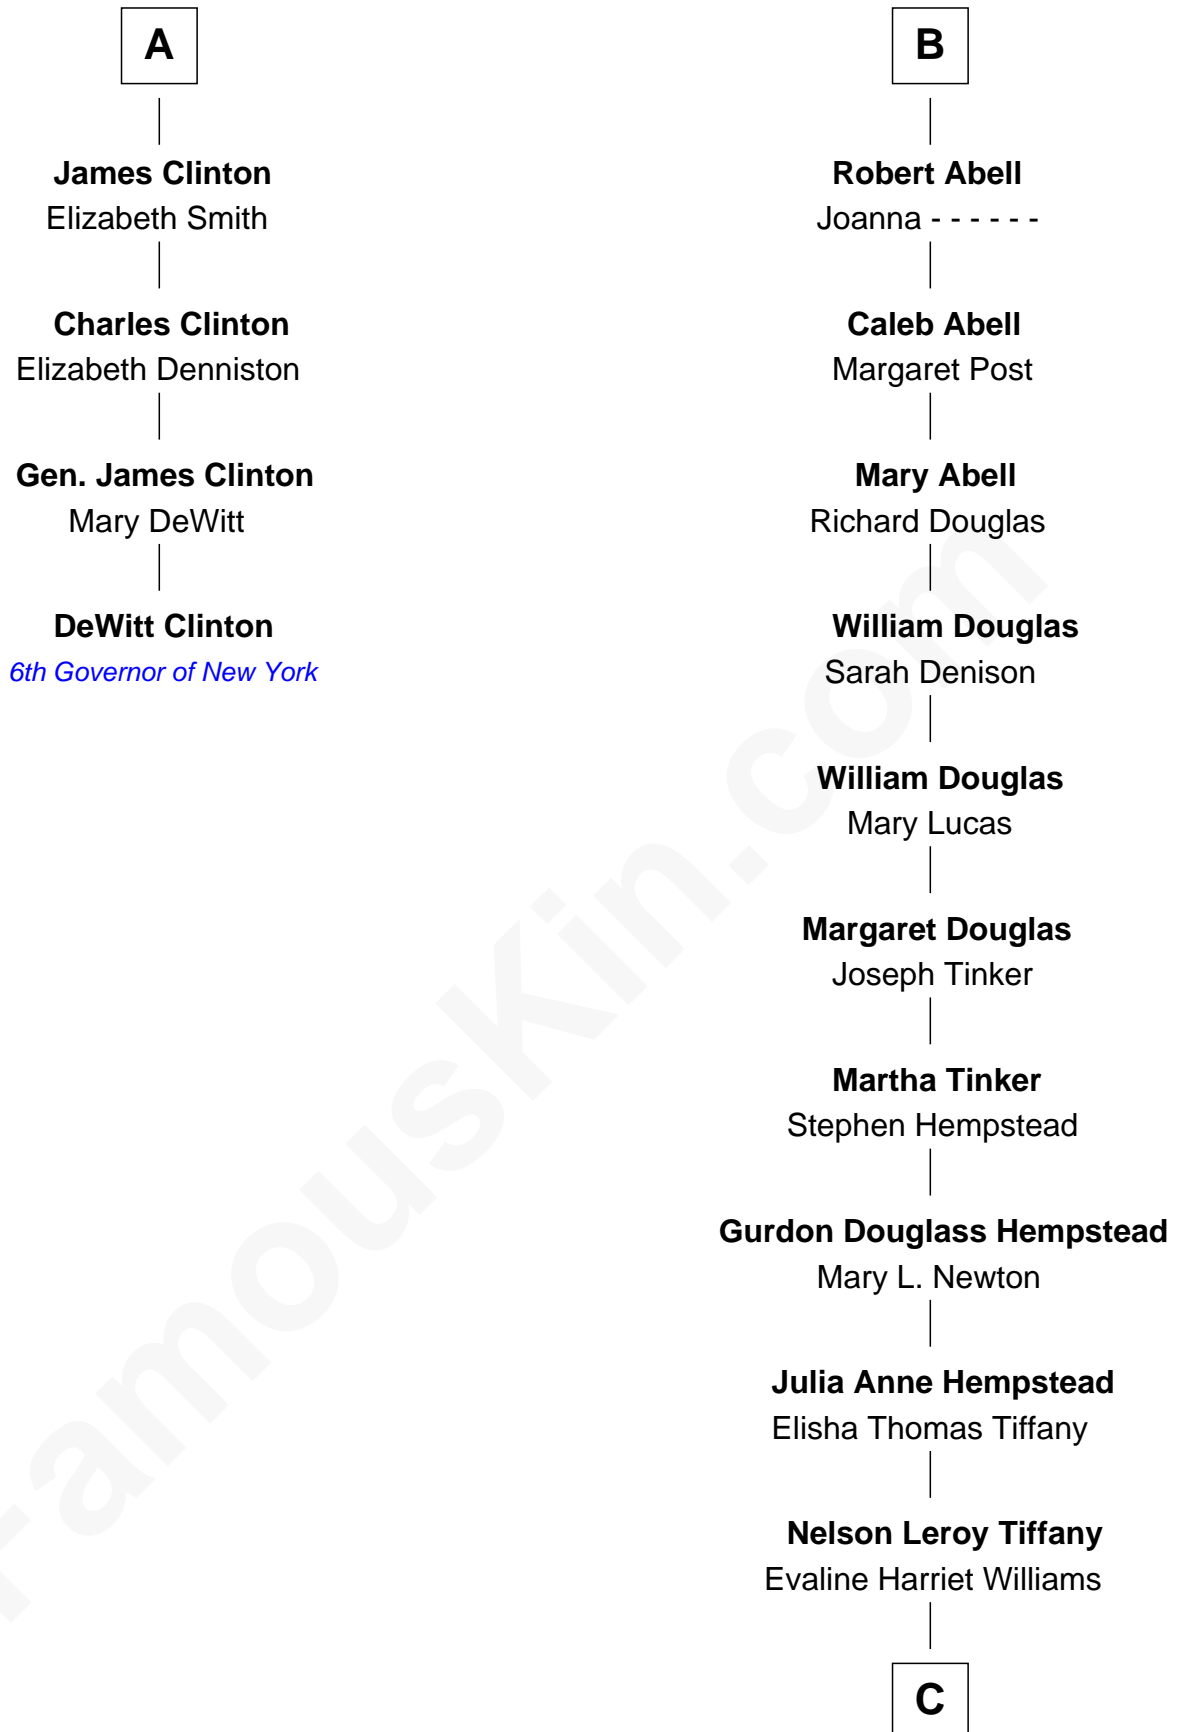

# FamousKin.com Relationship Chart of

**DeWitt Clinton**

*6th Governor of New York*

10th cousin 9 times removed of

**Richard Gere**

*Movie Actor*

**Sir Walter Devereux**

Elizabeth Merbery

**Anne Devereux**

William Herbert

**Catherine Herbert**

George Grey

**Anne Grey**

Sir John Hussey

**Bridget Hussey**

Sir Richard Morrison

Anne Ferrers

**Elizabeth Devereux**

Sir Richard Corbet

**Sir Robert Corbet**

Elizabeth Vernon

**Dorothy Corbet**

Sir Richard Mainwaring

**Sir Arthur Mainwaring**

Margaret Mainwaring

**Mary Mainwaring**

Richard Cotton

**Frances Cotton**

George Abell

**B**

**C**

**William Stanton Tiffany**  
Anna Rebecca Stevens