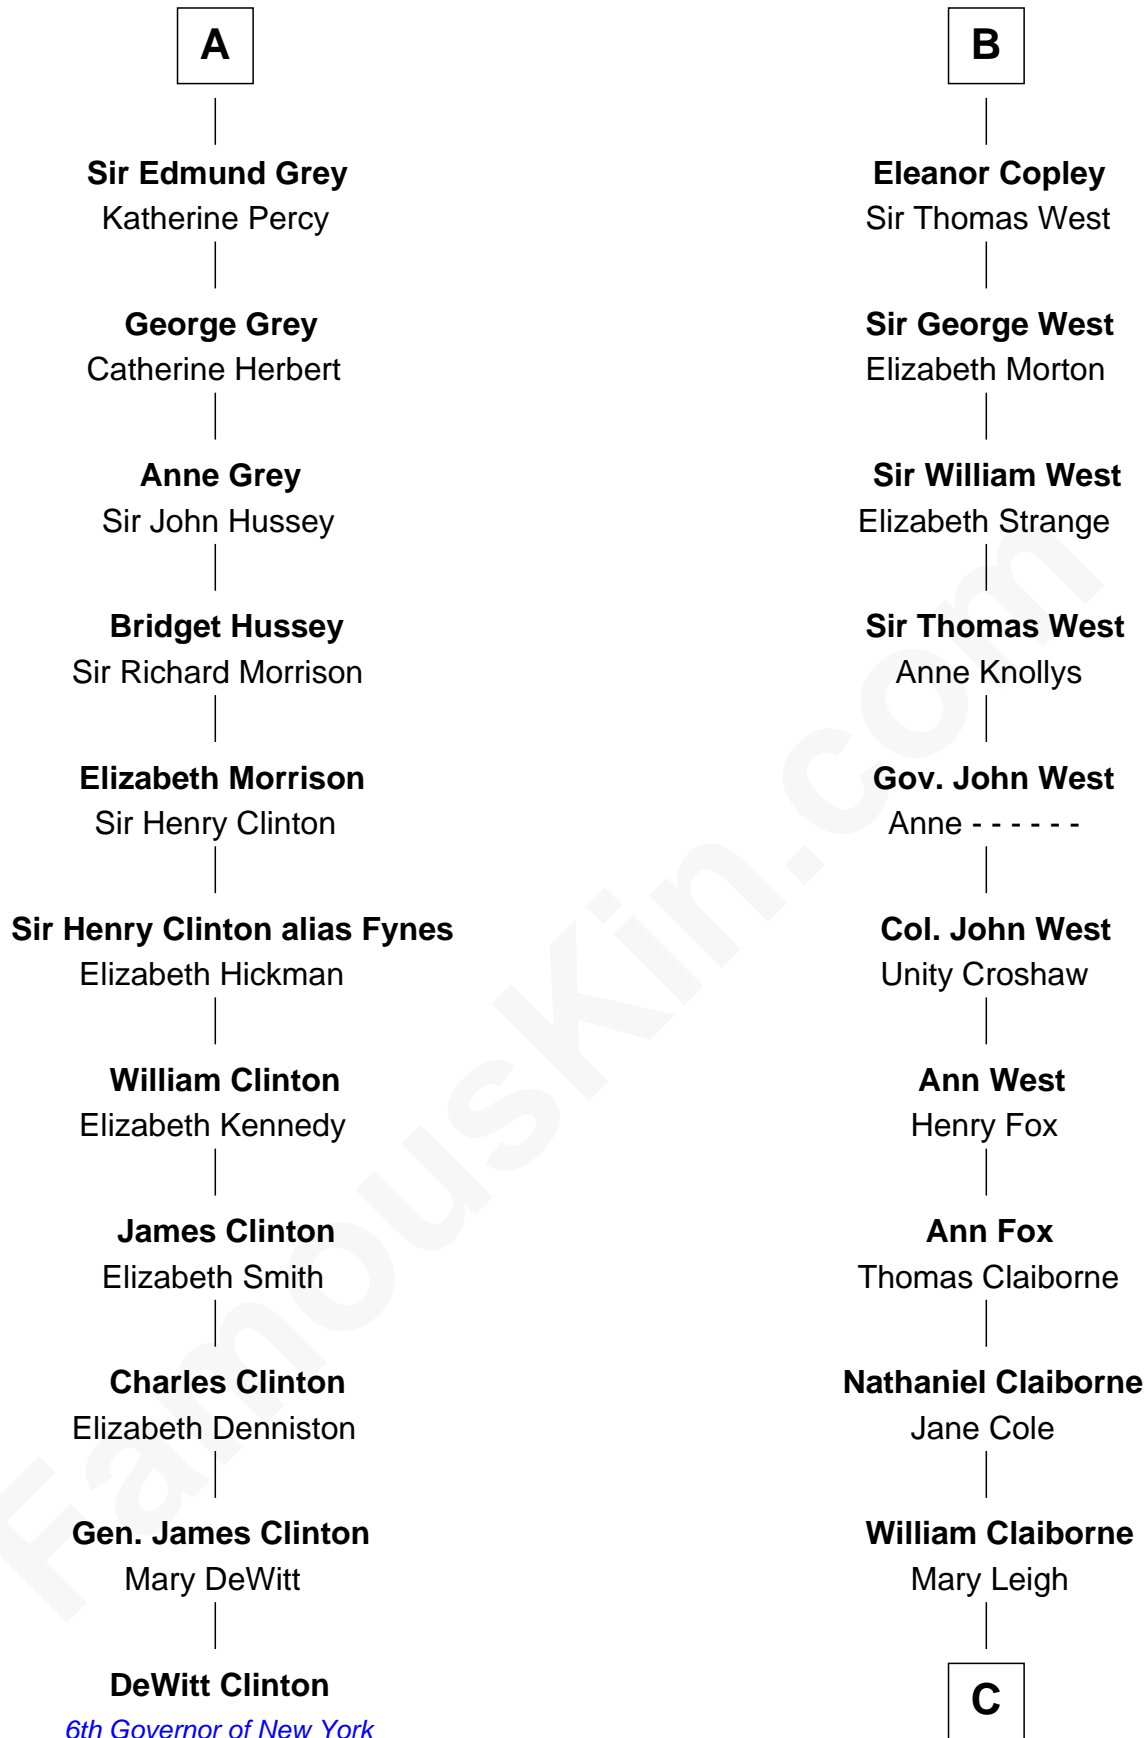

# FamousKin.com Relationship Chart of

**DeWitt Clinton**

*6th Governor of New York*

17th cousin 4 times removed of

**Liz Claiborne**

*Fashion Designer and Founder of Liz Claiborne Inc.*

**Nichole d'Aubenev**  
Sir Roger de Somery

John IV le Strange

**Hawise le Strange**

Robert de Felton

**Sir John de Felton**

Sibyl - - - - -

**Sir Thomas de Felton**

Joan Walkfare

**Eleanor de Felton**

Sir Thomas Hoo

**Sir Thomas Hoo**

Eleanor de Welles

**Anne Hoo**

Sir Roger Copley

**B**

**C**

**William Charles Cole Claiborne**

Clarisse Duralde

**William Charles Cole Claiborne**

Louise de Balathier

**Fernand Claiborne**

Marie Louise Villeré

**Omer Villere Claiborne**

Carolyn Louise Fenner

**Liz Claiborne**