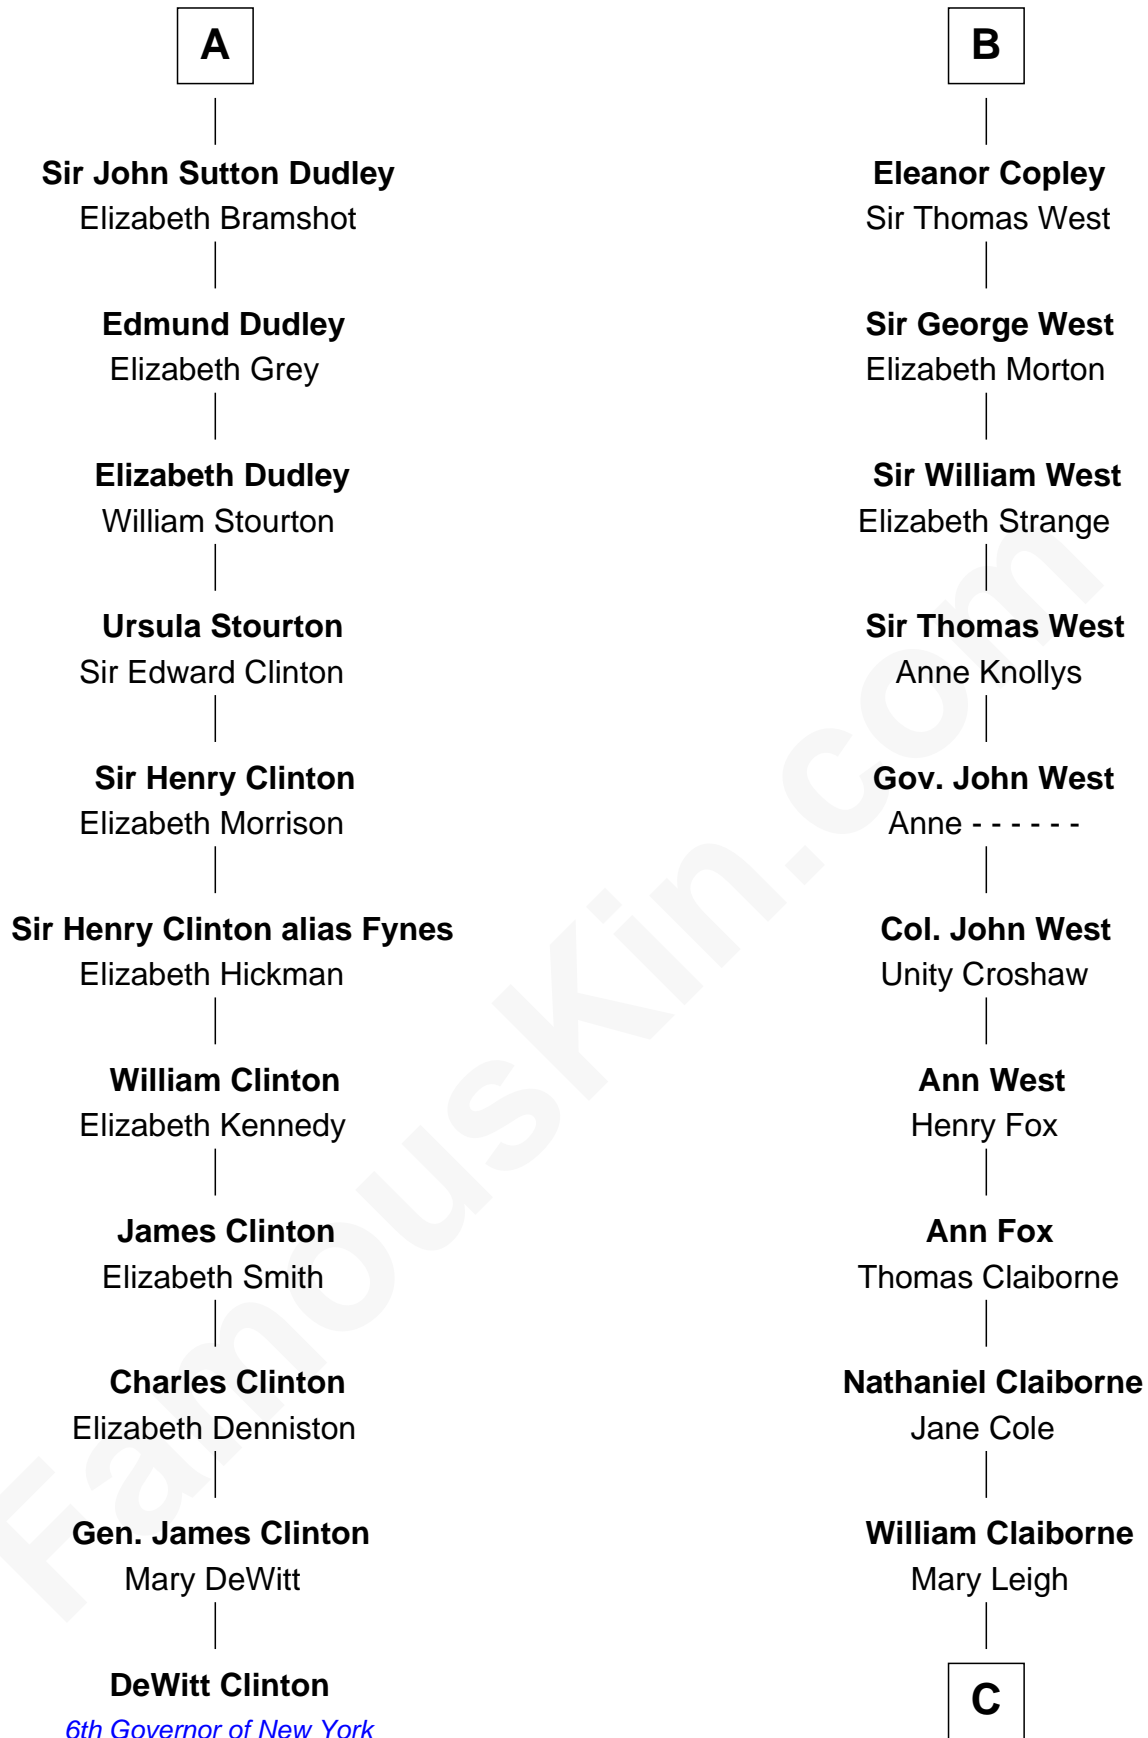

FamousKin.com Relationship Chart of

DeWitt Clinton

6th Governor of New York

17th cousin 4 times removed of

Liz Claiborne

Fashion Designer and Founder of Liz Claiborne Inc.

Sir Roger de Somery

C

William Charles Cole Claiborne

Clarisse Duralde

William Charles Cole Claiborne

Louise de Balathier

Fernand Claiborne

Marie Louise Villeré

Omer Villere Claiborne

Carolyn Louise Fenner