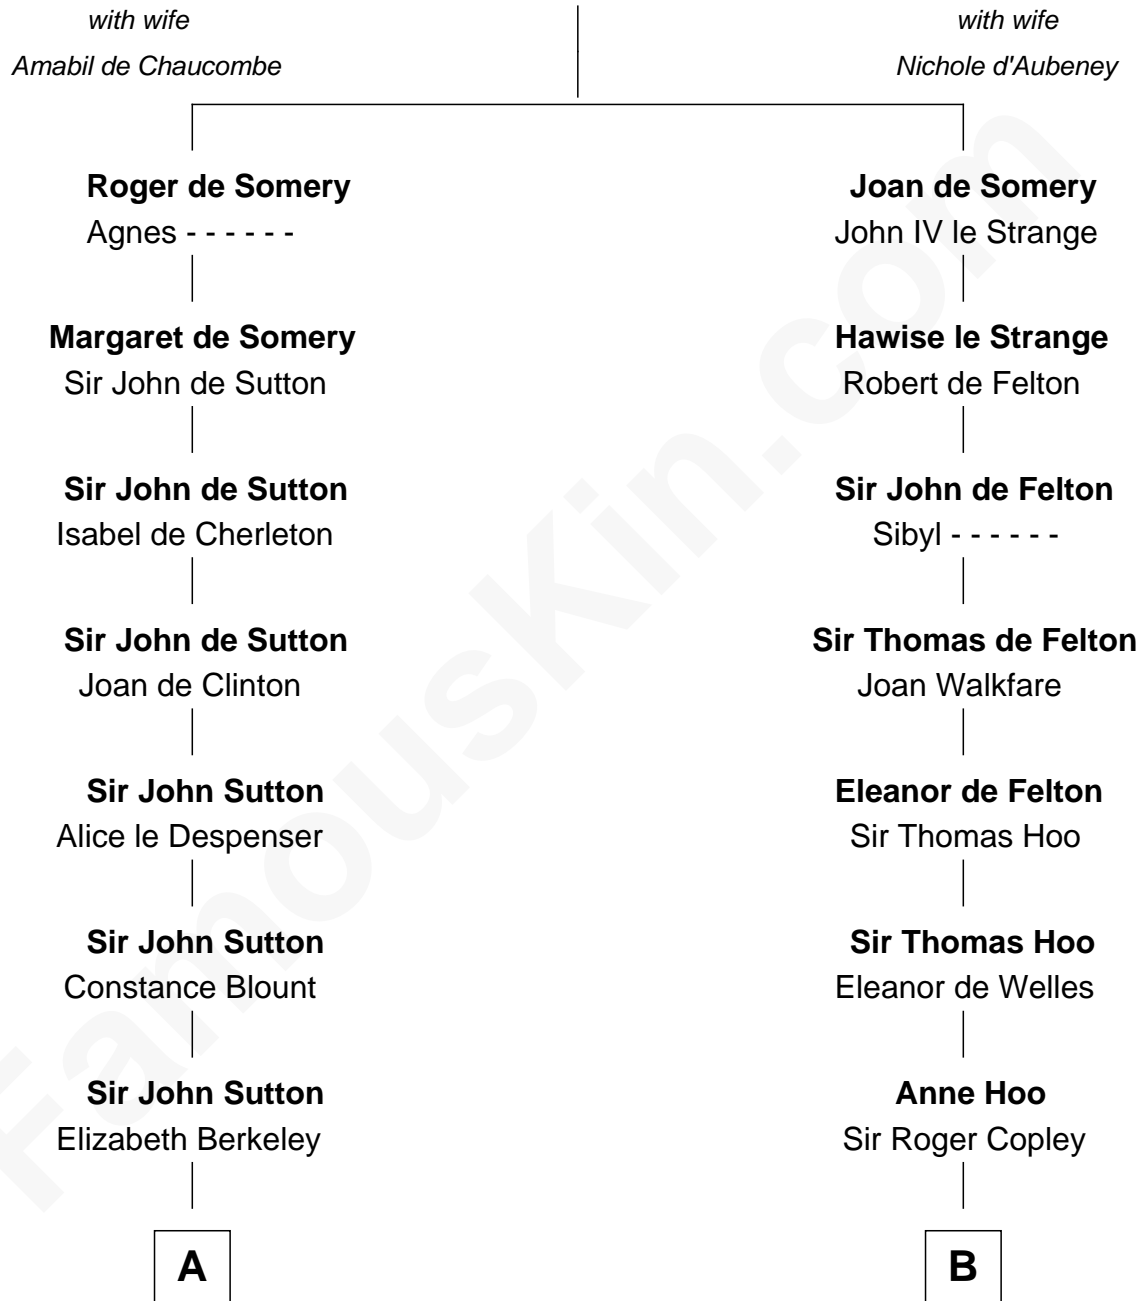

FamousKin.com Relationship Chart of

DeWitt Clinton

6th Governor of New York

17th cousin 4 times removed of

Liz Claiborne

Fashion Designer and Founder of Liz Claiborne Inc.

Sir Roger de Somery

C

William Charles Cole Claiborne

Clarisse Duralde

William Charles Cole Claiborne

Louise de Balathier

Fernand Claiborne

Marie Louise Villeré

Omer Villere Claiborne

Carolyn Louise Fenner