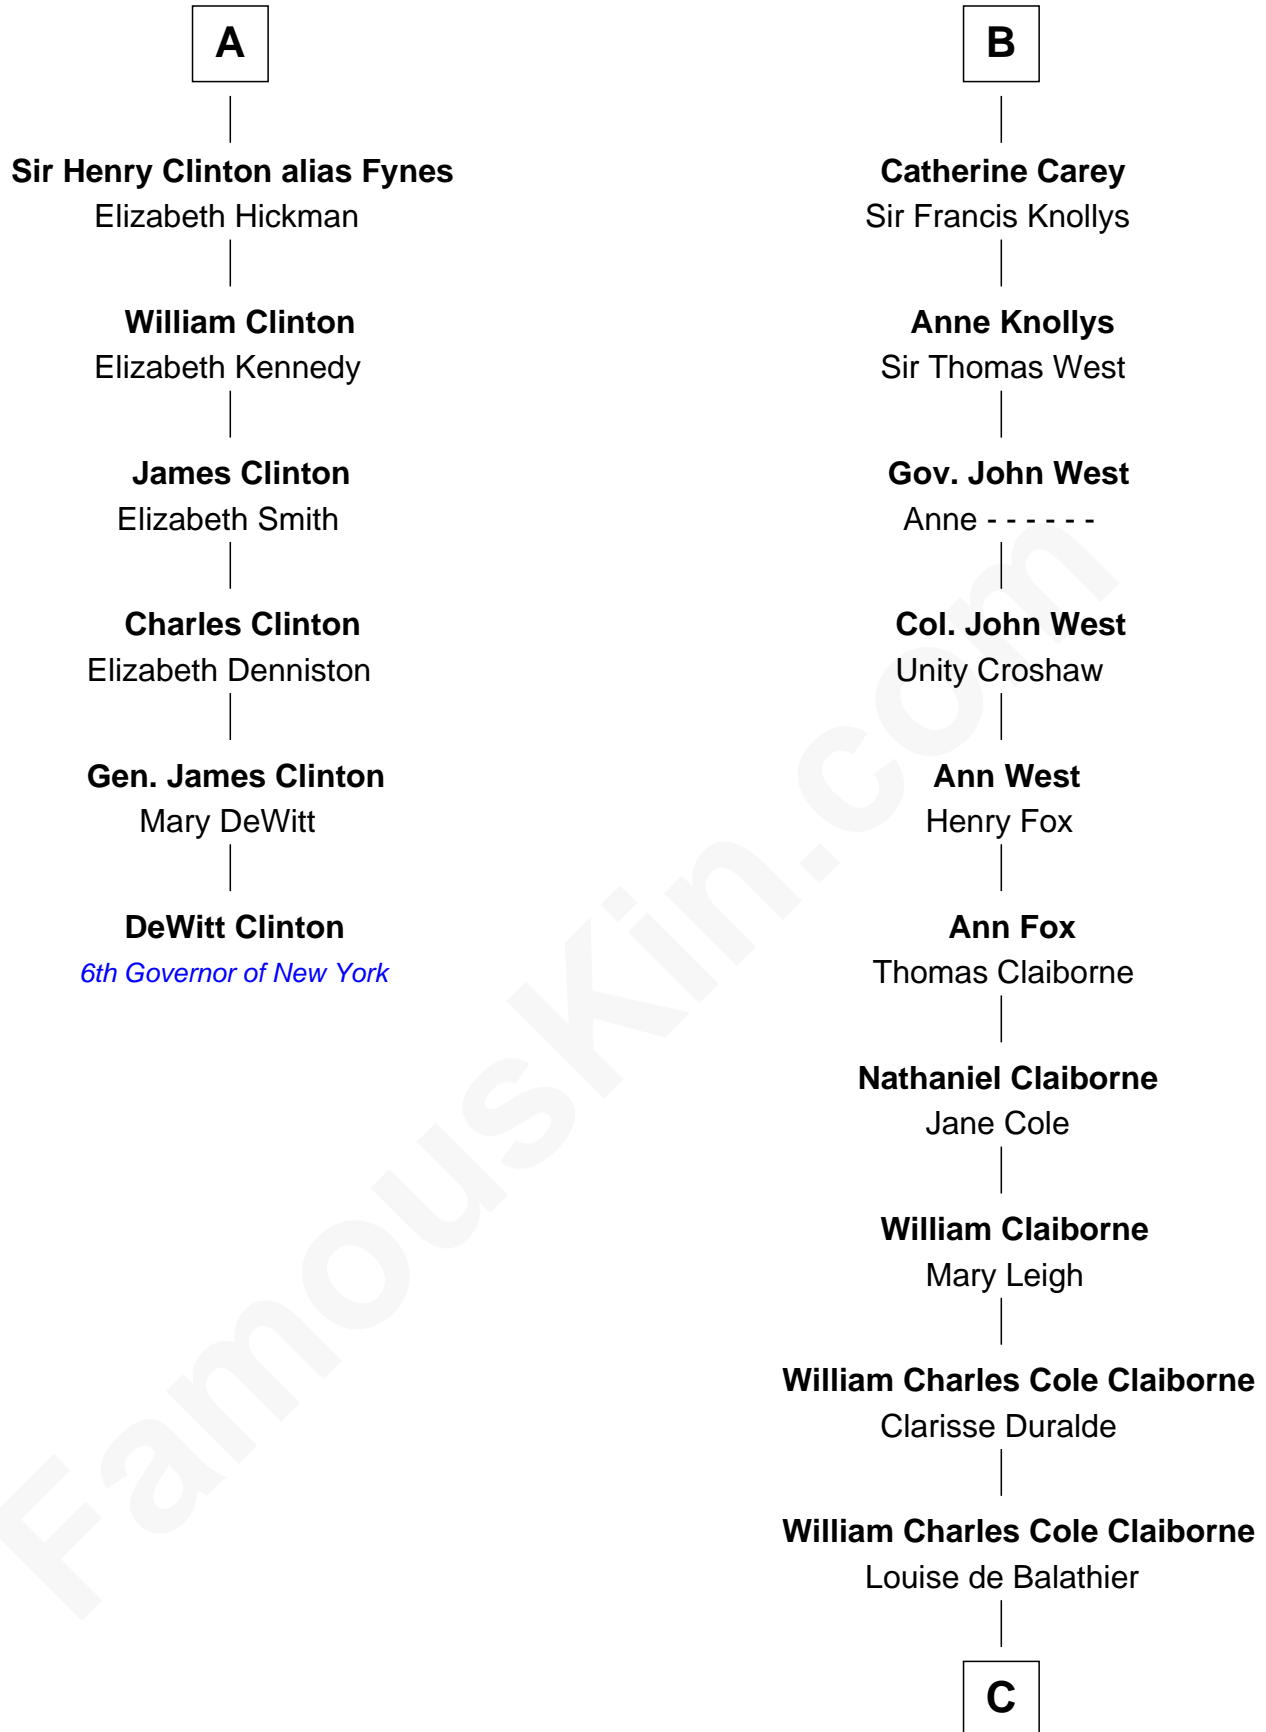

FamousKin.com Relationship Chart of

DeWitt Clinton

6th Governor of New York

12th cousin 7 times removed of

Liz Claiborne

Fashion Designer and Founder of Liz Claiborne Inc.

C

—
Fernand Claiborne
Marie Louise Villeré

—
Omer Villere Claiborne
Carolyn Louise Fenner

—
Liz Claiborne
[Found of Liz Claiborne Inc.](#)

FamousKin.com