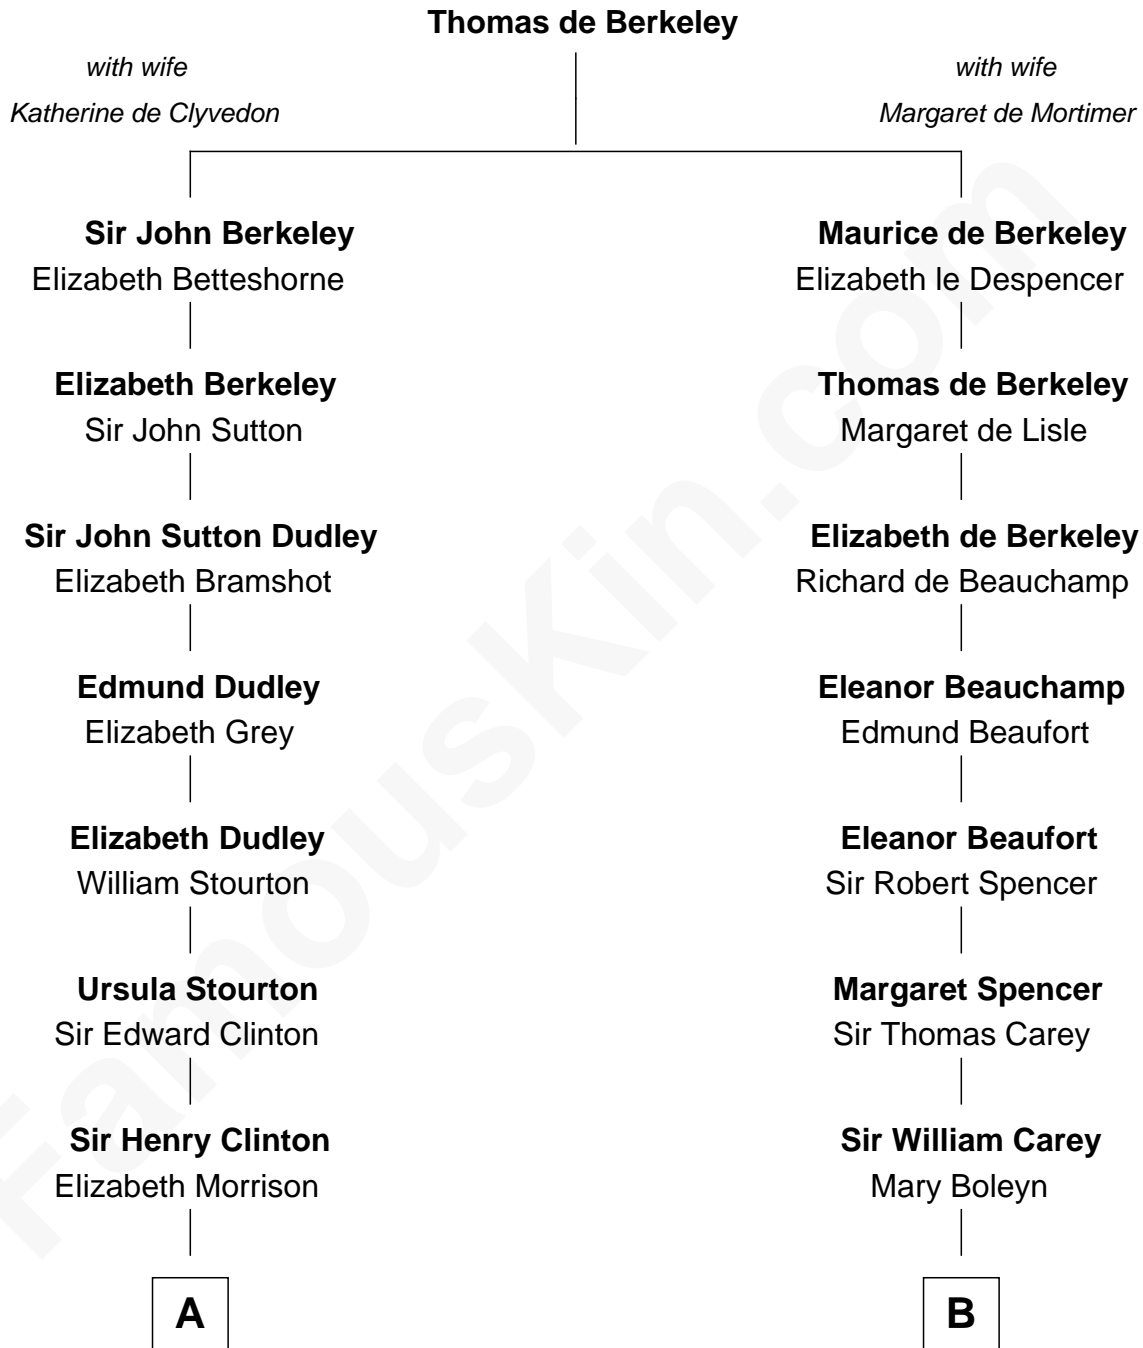

FamousKin.com Relationship Chart of

DeWitt Clinton

6th Governor of New York

12th cousin 7 times removed of

Liz Claiborne

Fashion Designer and Founder of Liz Claiborne Inc.

C

—
Fernand Claiborne
Marie Louise Villeré

—
Omer Villere Claiborne
Carolyn Louise Fenner

—
Liz Claiborne
[Found of Liz Claiborne Inc.](#)

FamousKin.com