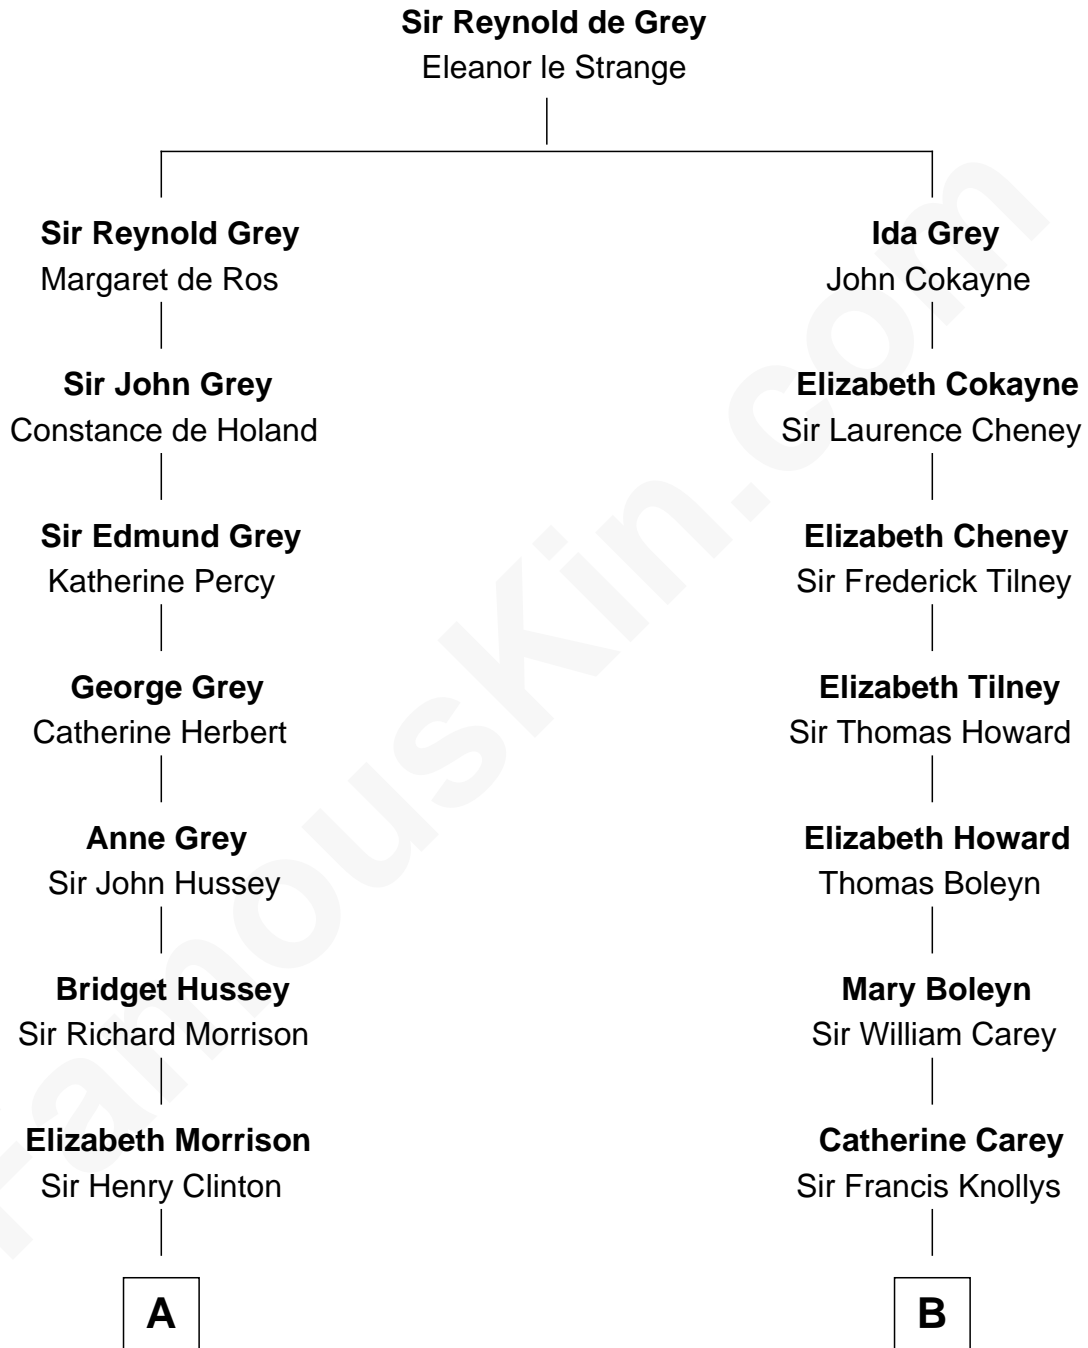

FamousKin.com Relationship Chart of

DeWitt Clinton

6th Governor of New York

12th cousin 6 times removed of

Liz Claiborne

Fashion Designer and Founder of Liz Claiborne Inc.

C

Omer Villere Claiborne
Carolyn Louise Fenner

Liz Claiborne
Found of Liz Claiborne Inc.

FamousKin.com