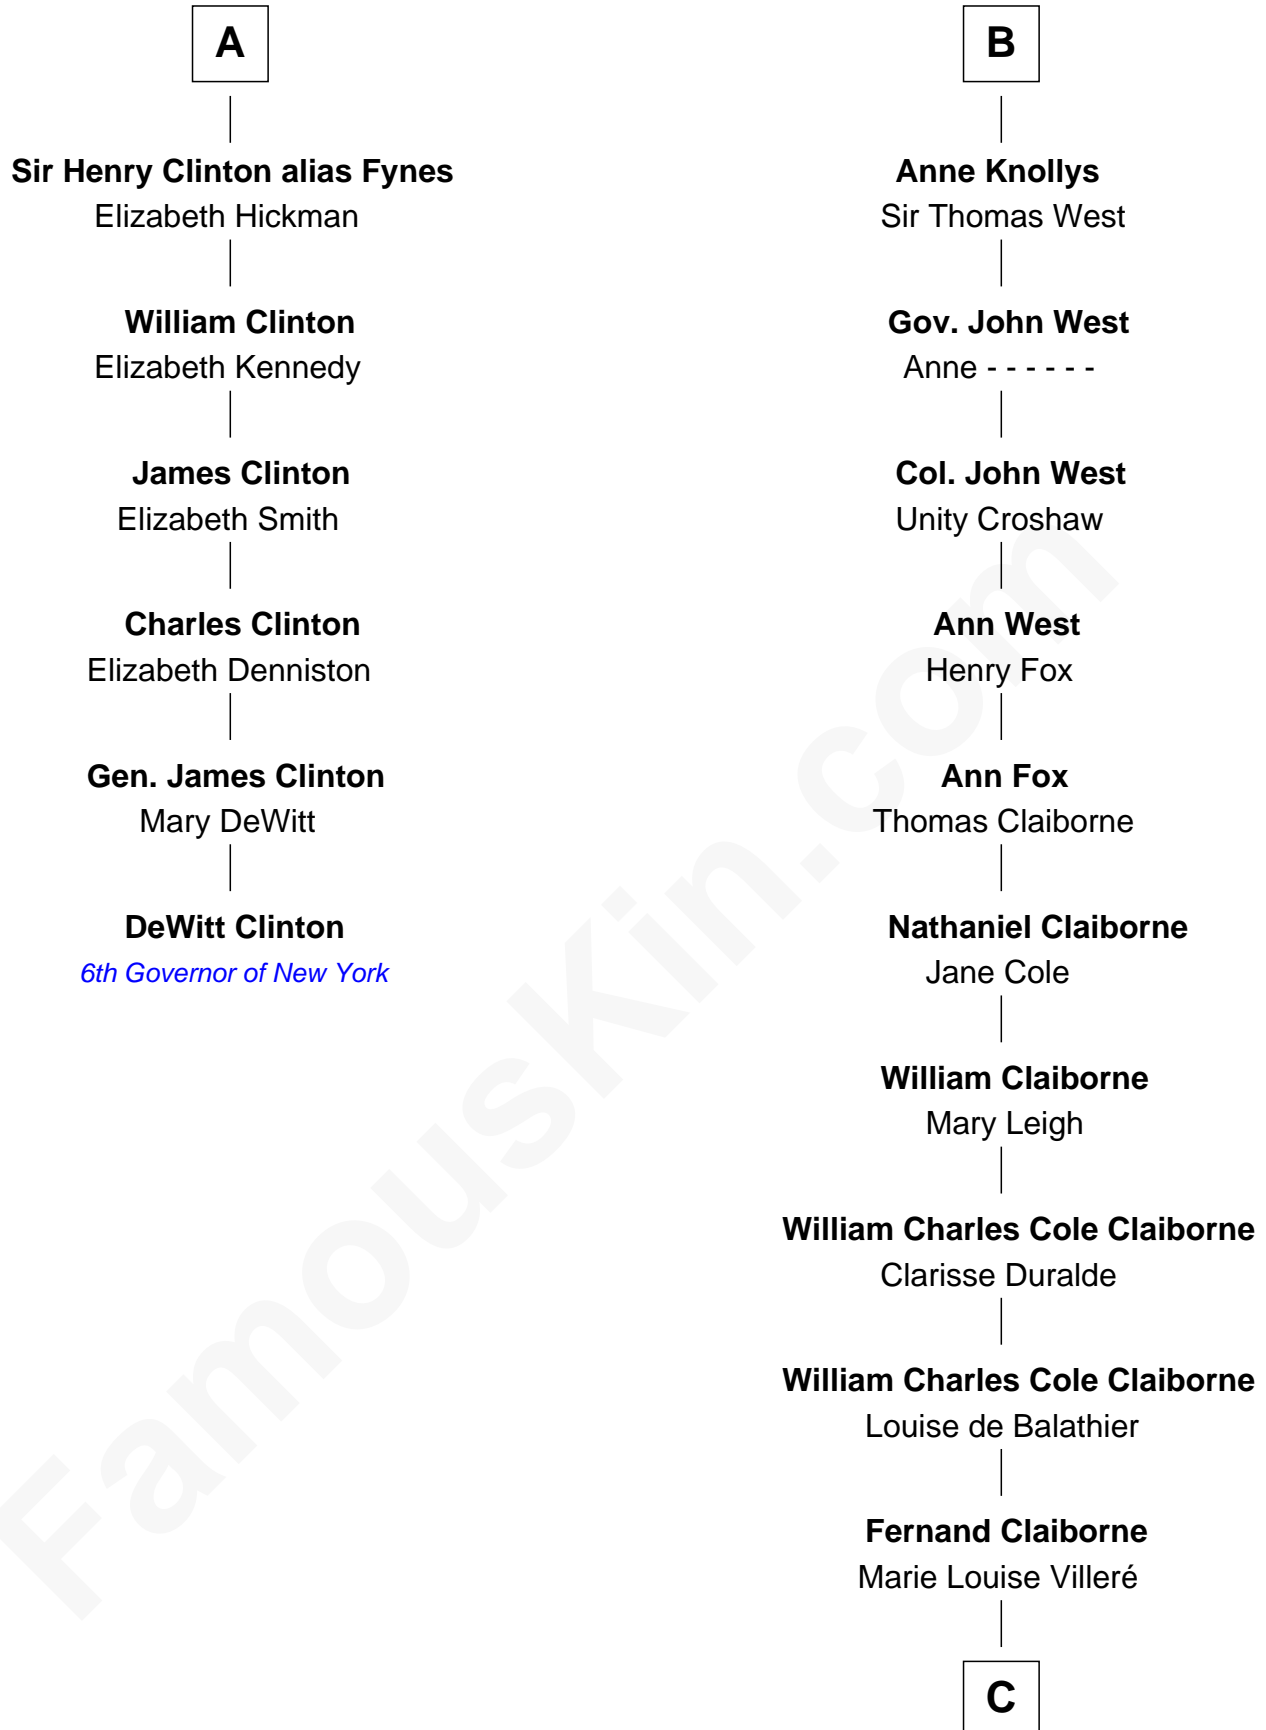

FamousKin.com Relationship Chart of

DeWitt Clinton

6th Governor of New York

12th cousin 6 times removed of

Liz Claiborne

Fashion Designer and Founder of Liz Claiborne Inc.

C

Omer Villere Claiborne
Carolyn Louise Fenner

Liz Claiborne
Found of Liz Claiborne Inc.

FamousKin.com