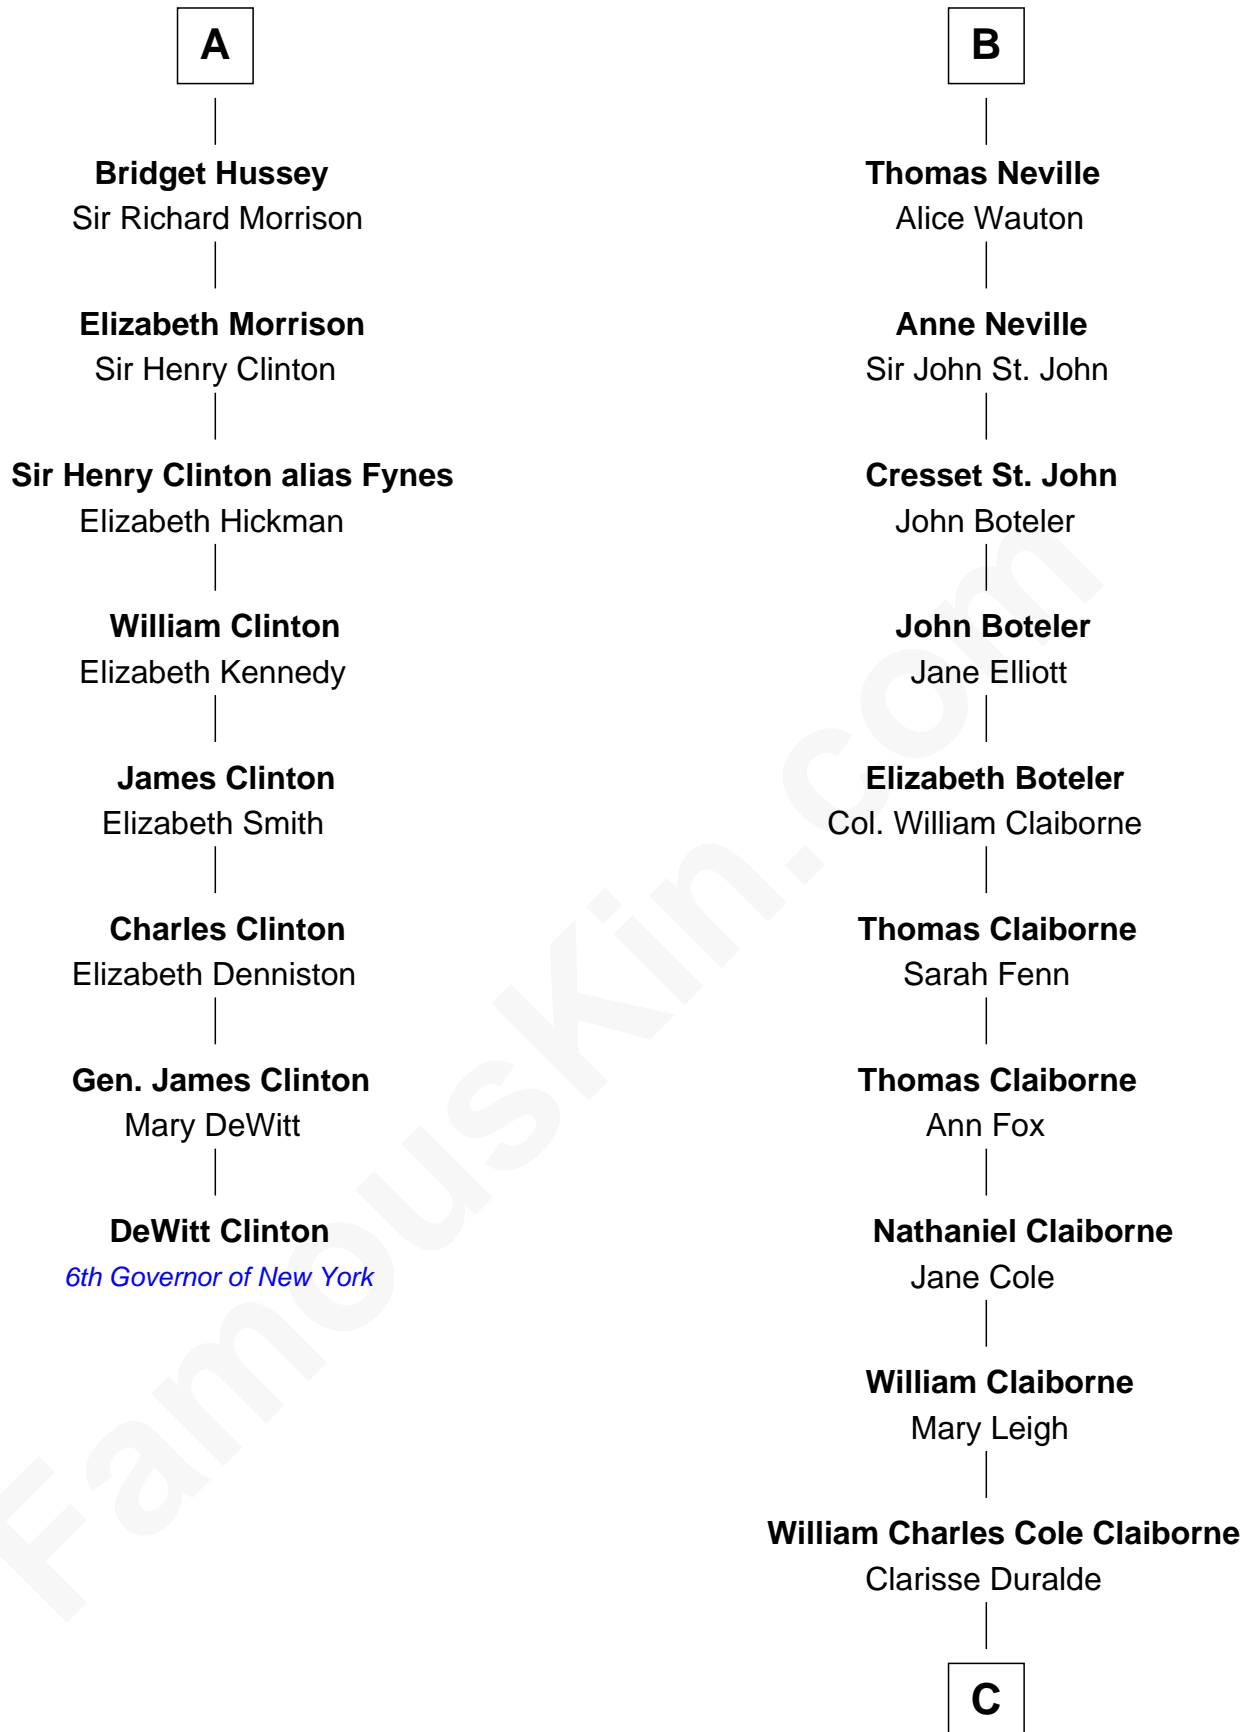

FamousKin.com Relationship Chart of

DeWitt Clinton

6th Governor of New York

14th cousin 6 times removed of

Liz Claiborne

Fashion Designer and Founder of Liz Claiborne Inc.

Sir William de Boteler

Ela Herdeburgh

C

William Charles Cole Claiborne

Louise de Balathier

Fernand Claiborne

Marie Louise Villeré

Omer Villere Claiborne

Carolyn Louise Fenner

Liz Claiborne

Found of Liz Claiborne Inc.

FamousKin.com