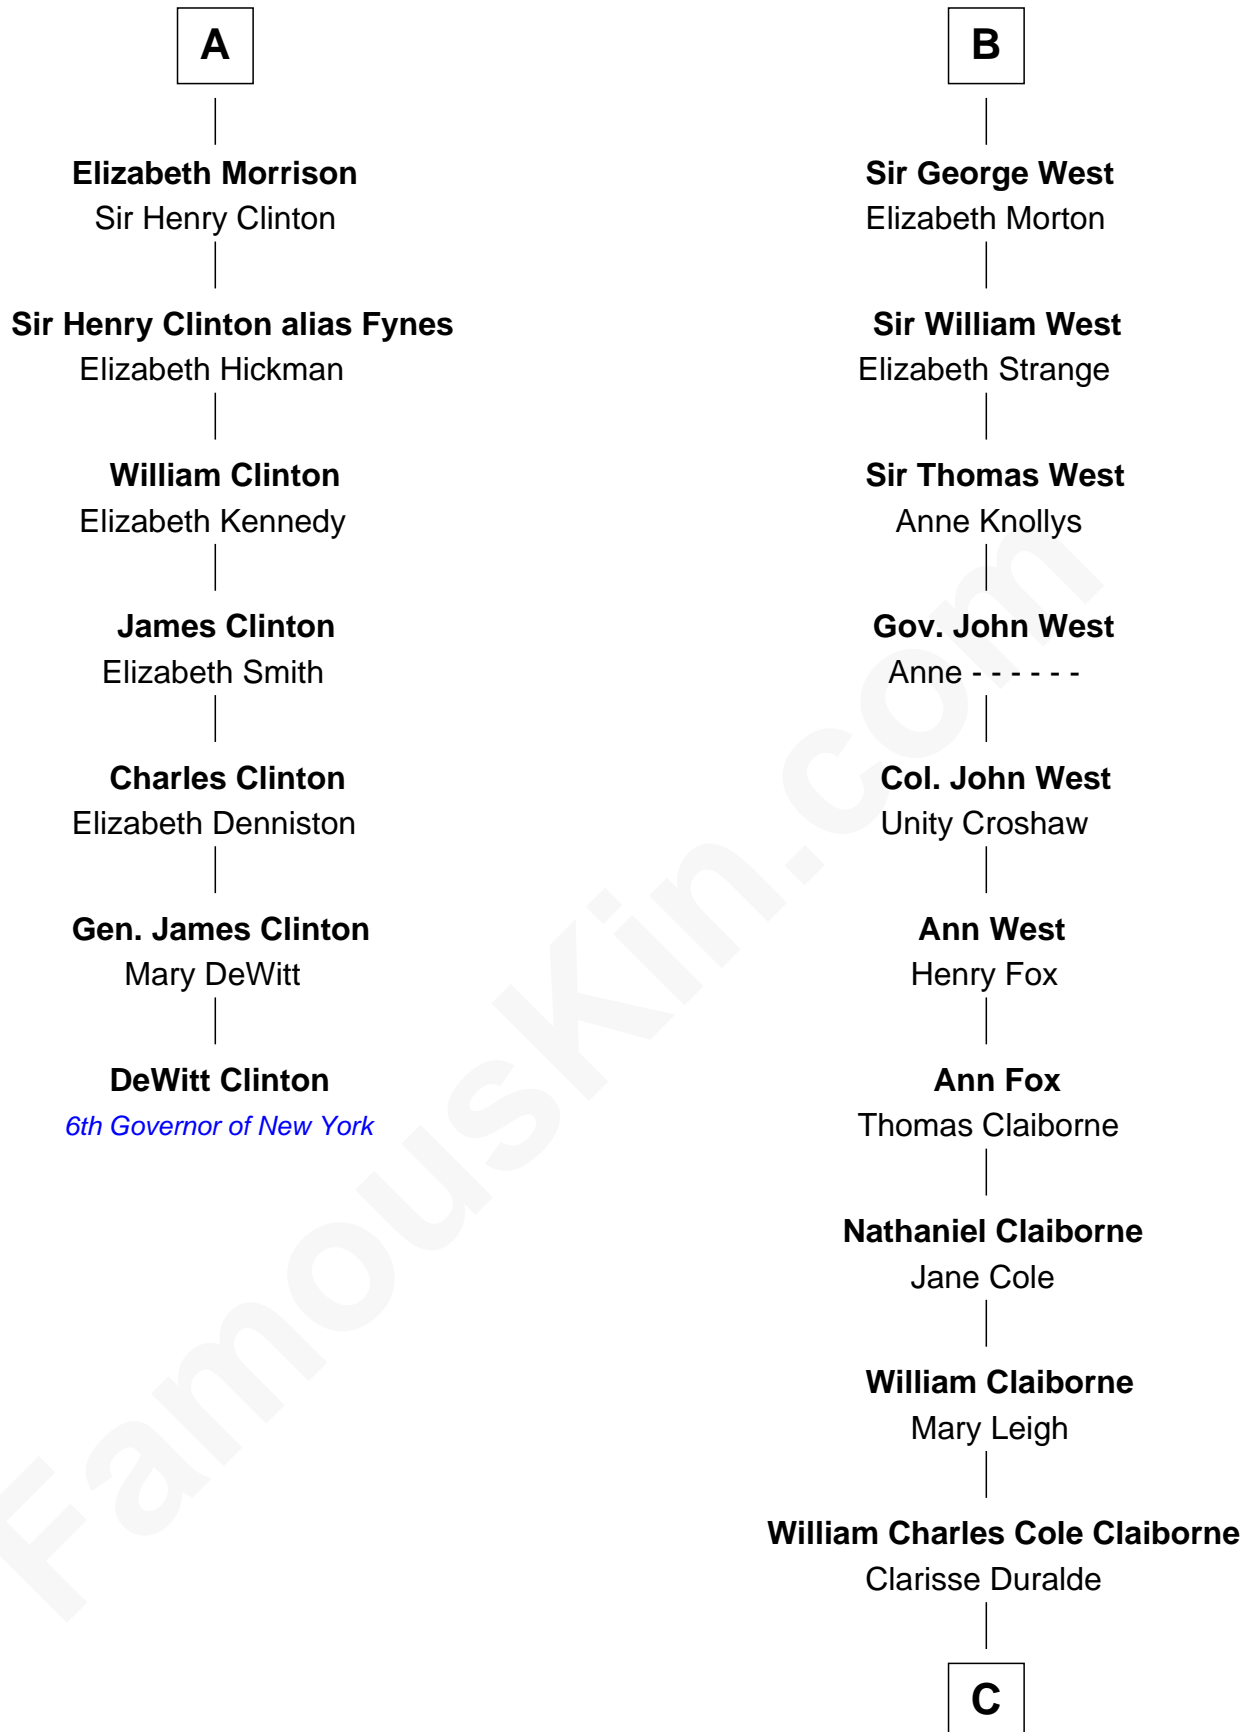

FamousKin.com Relationship Chart of

DeWitt Clinton

6th Governor of New York

13th cousin 7 times removed of

Liz Claiborne

Fashion Designer and Founder of Liz Claiborne Inc.

C

William Charles Cole Claiborne

Louise de Balathier

Fernand Claiborne

Marie Louise Villeré

Omer Villere Claiborne

Carolyn Louise Fenner

Liz Claiborne

Found of Liz Claiborne Inc.

FamousKin.com