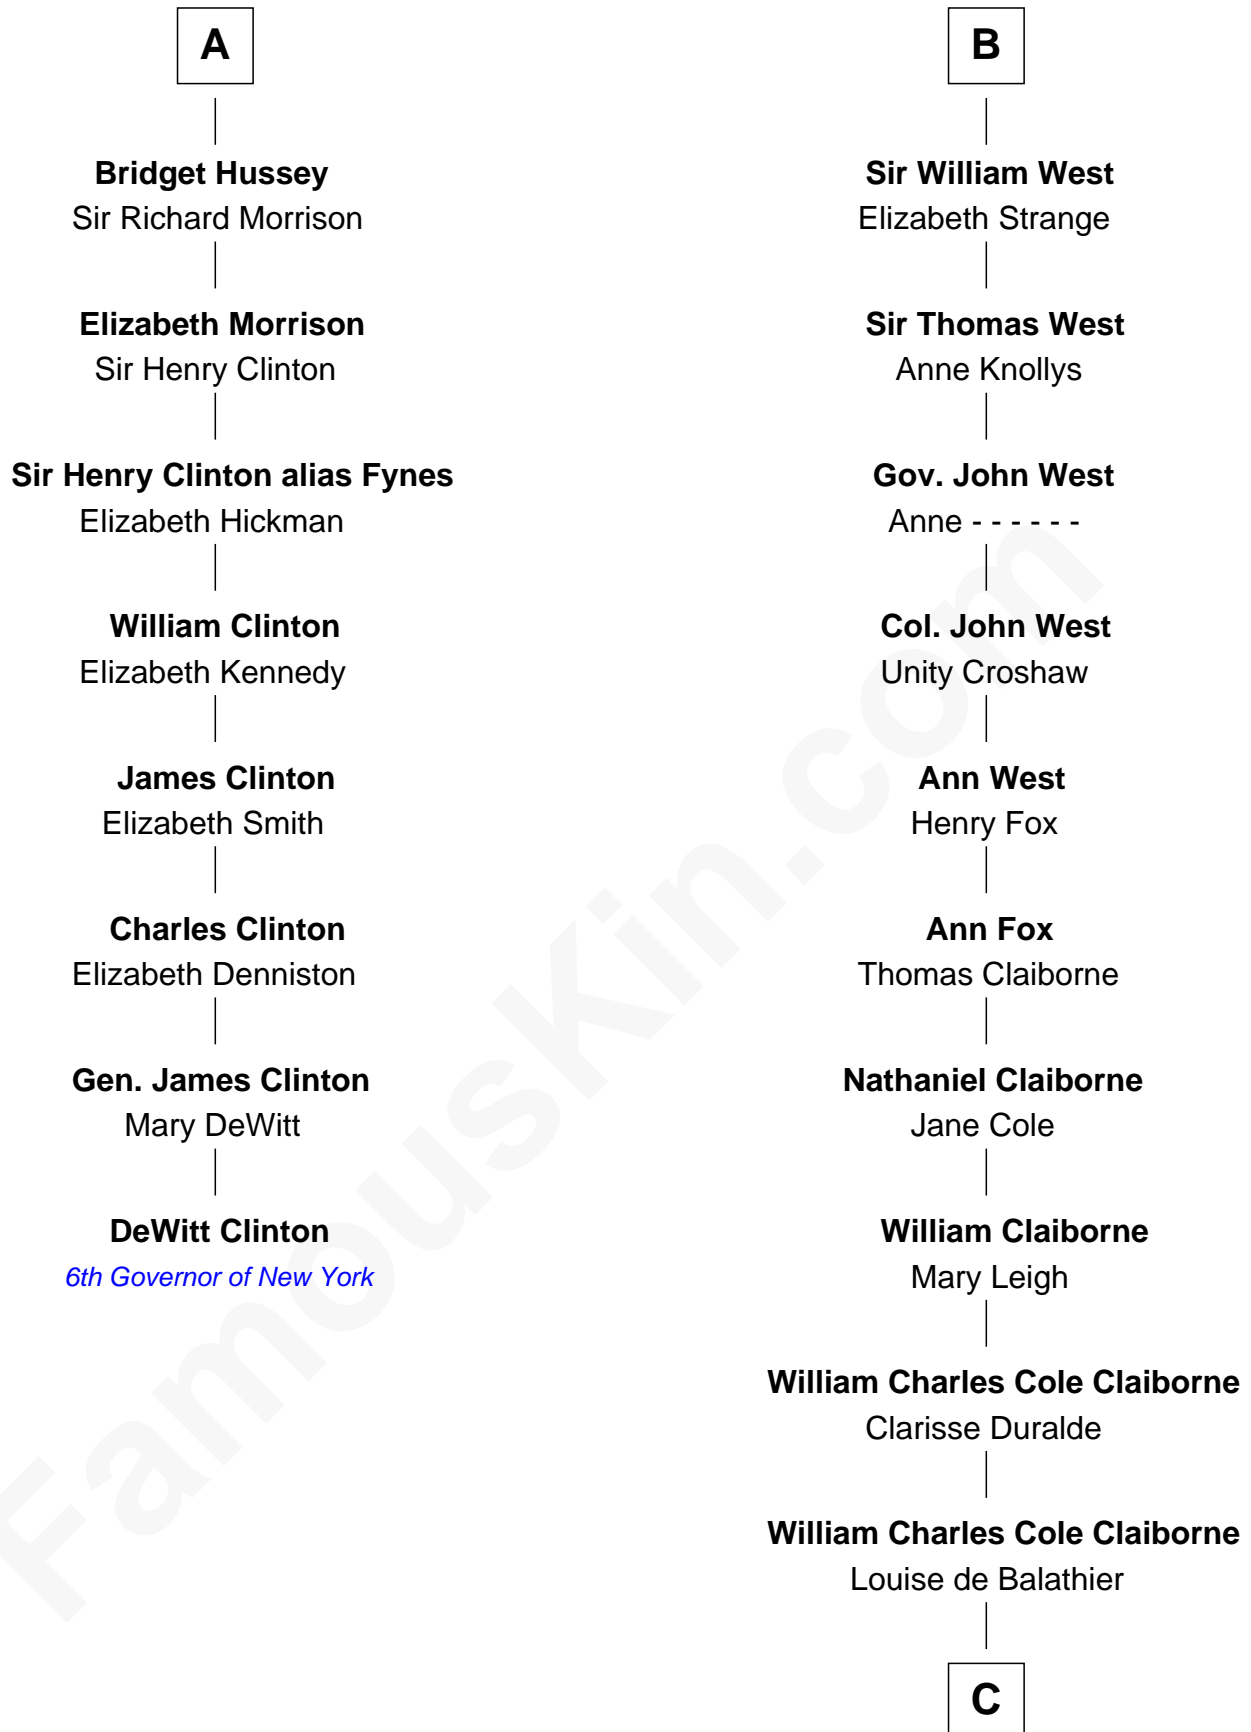

FamousKin.com Relationship Chart of

DeWitt Clinton

6th Governor of New York

14th cousin 5 times removed of

Liz Claiborne

Fashion Designer and Founder of Liz Claiborne Inc.

Henry Plantagenet
Maud de Chaworth

Henry of Lancaster
Isabella de Beaumont

Joan of Lancaster
John de Mowbray

Blanche of Lancaster
John of Gaunt

Eleanor Mowbray
Roger de la Warre

Elizabeth of Lancaster
John de Holand

Joan de la Warre
Sir Thomas West

Constance de Holand
Sir John Grey

Sir Reynold West
Margaret Thorley

Sir Edmund Grey
Katherine Percy

Sir Richard West
Katherine Hungerford

George Grey
Catherine Herbert

Sir Thomas West
Eleanor Copley

Anne Grey
Sir John Hussey

Sir George West
Elizabeth Morton

A

B

C

—
Fernand Claiborne
Marie Louise Villeré

—
Omer Villere Claiborne
Carolyn Louise Fenner

—
Liz Claiborne
Found of Liz Claiborne Inc.

FamousKin.com