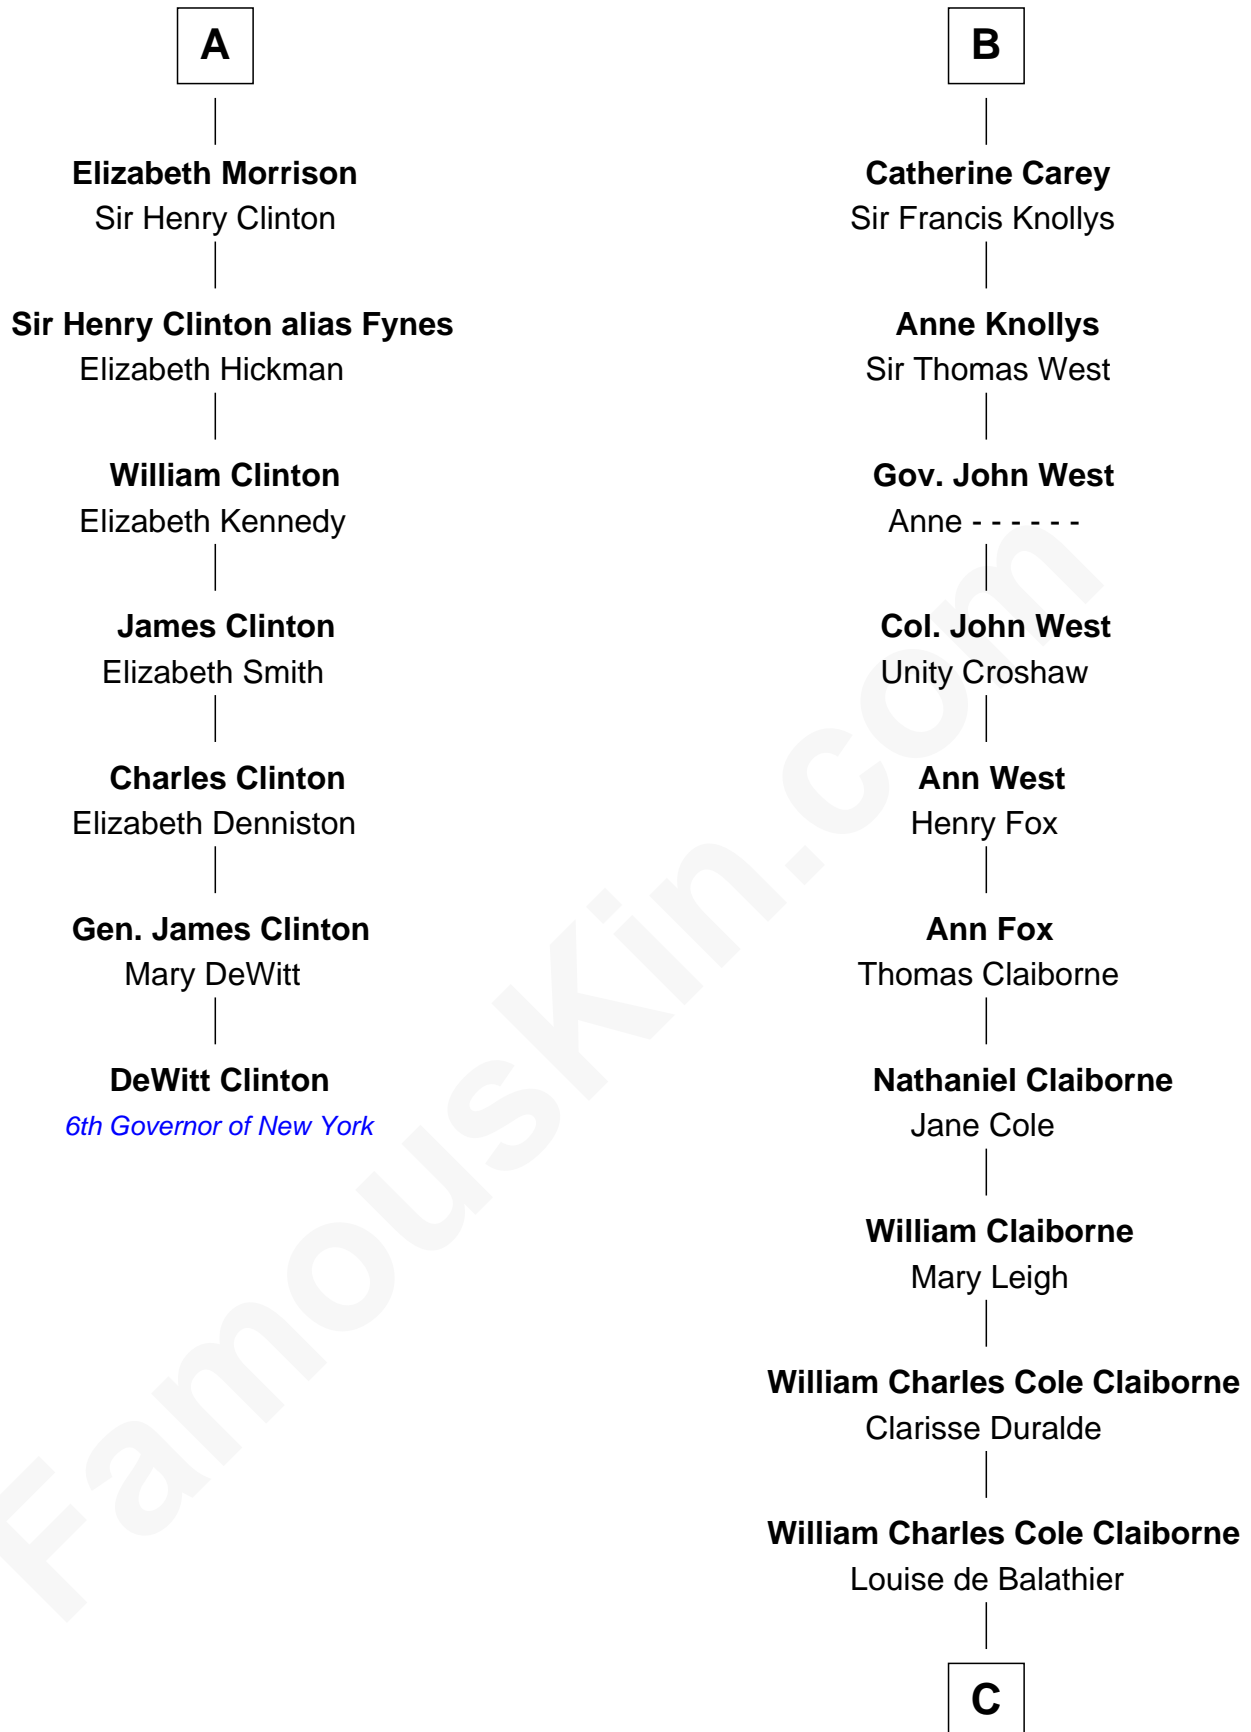

FamousKin.com Relationship Chart of

DeWitt Clinton

6th Governor of New York

13th cousin 6 times removed of

Liz Claiborne

Fashion Designer and Founder of Liz Claiborne Inc.

C

—
Fernand Claiborne
Marie Louise Villeré

—
Omer Villere Claiborne
Carolyn Louise Fenner

—
Liz Claiborne
Found of Liz Claiborne Inc.

FamousKin.com