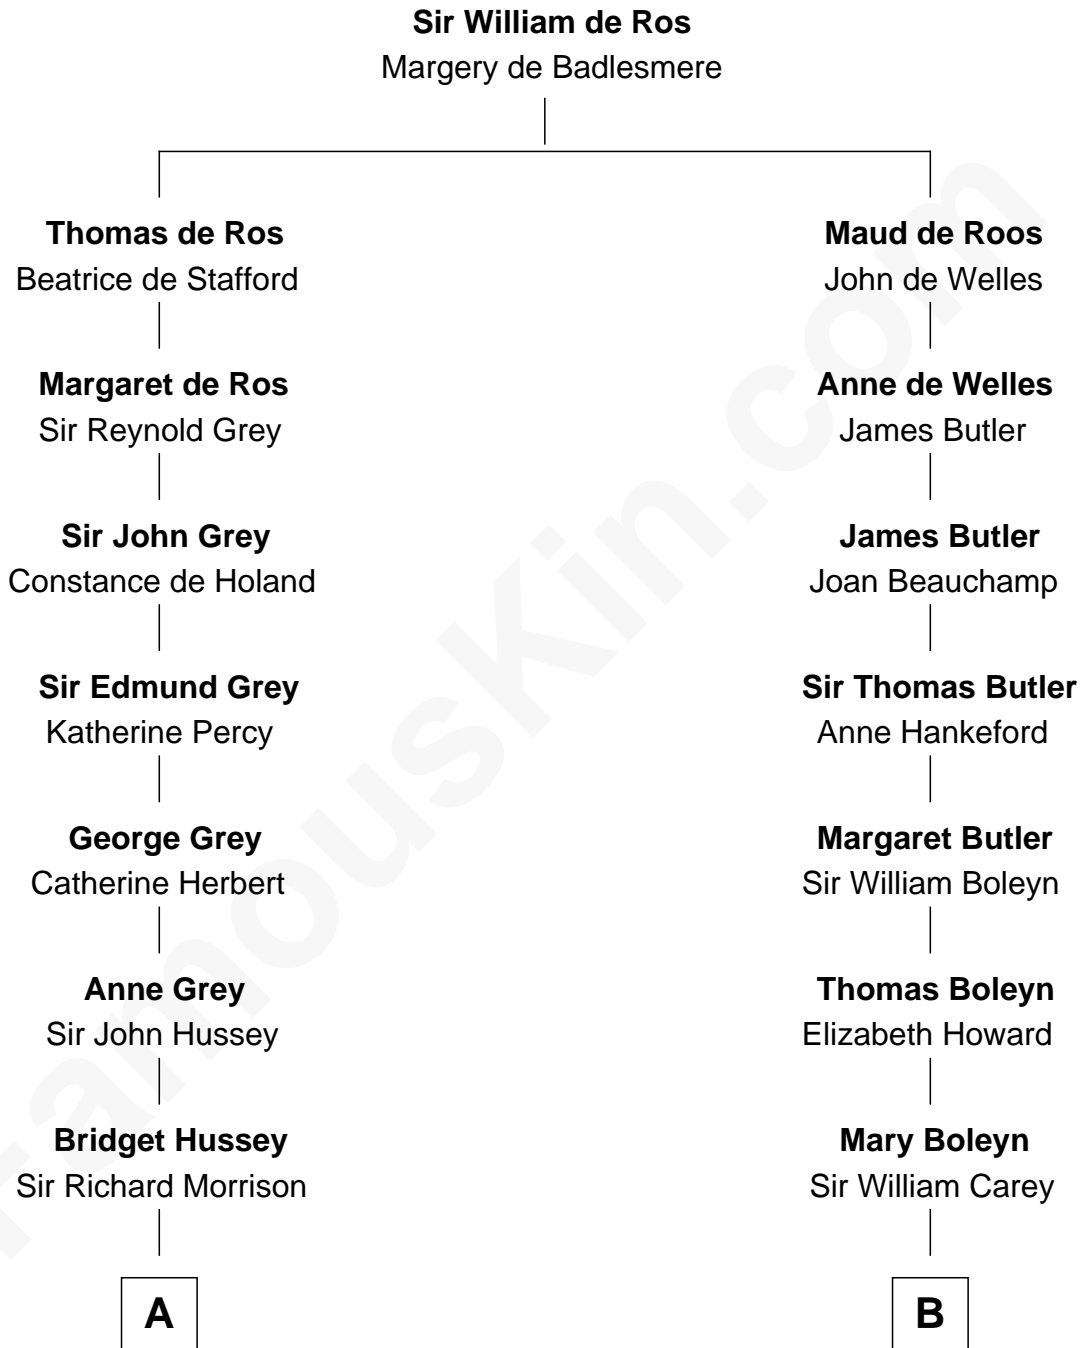

FamousKin.com Relationship Chart of

DeWitt Clinton

6th Governor of New York

13th cousin 6 times removed of

Liz Claiborne

Fashion Designer and Founder of Liz Claiborne Inc.

C

—
Fernand Claiborne
Marie Louise Villeré

—
Omer Villere Claiborne
Carolyn Louise Fenner

—
Liz Claiborne
Found of Liz Claiborne Inc.

FamousKin.com