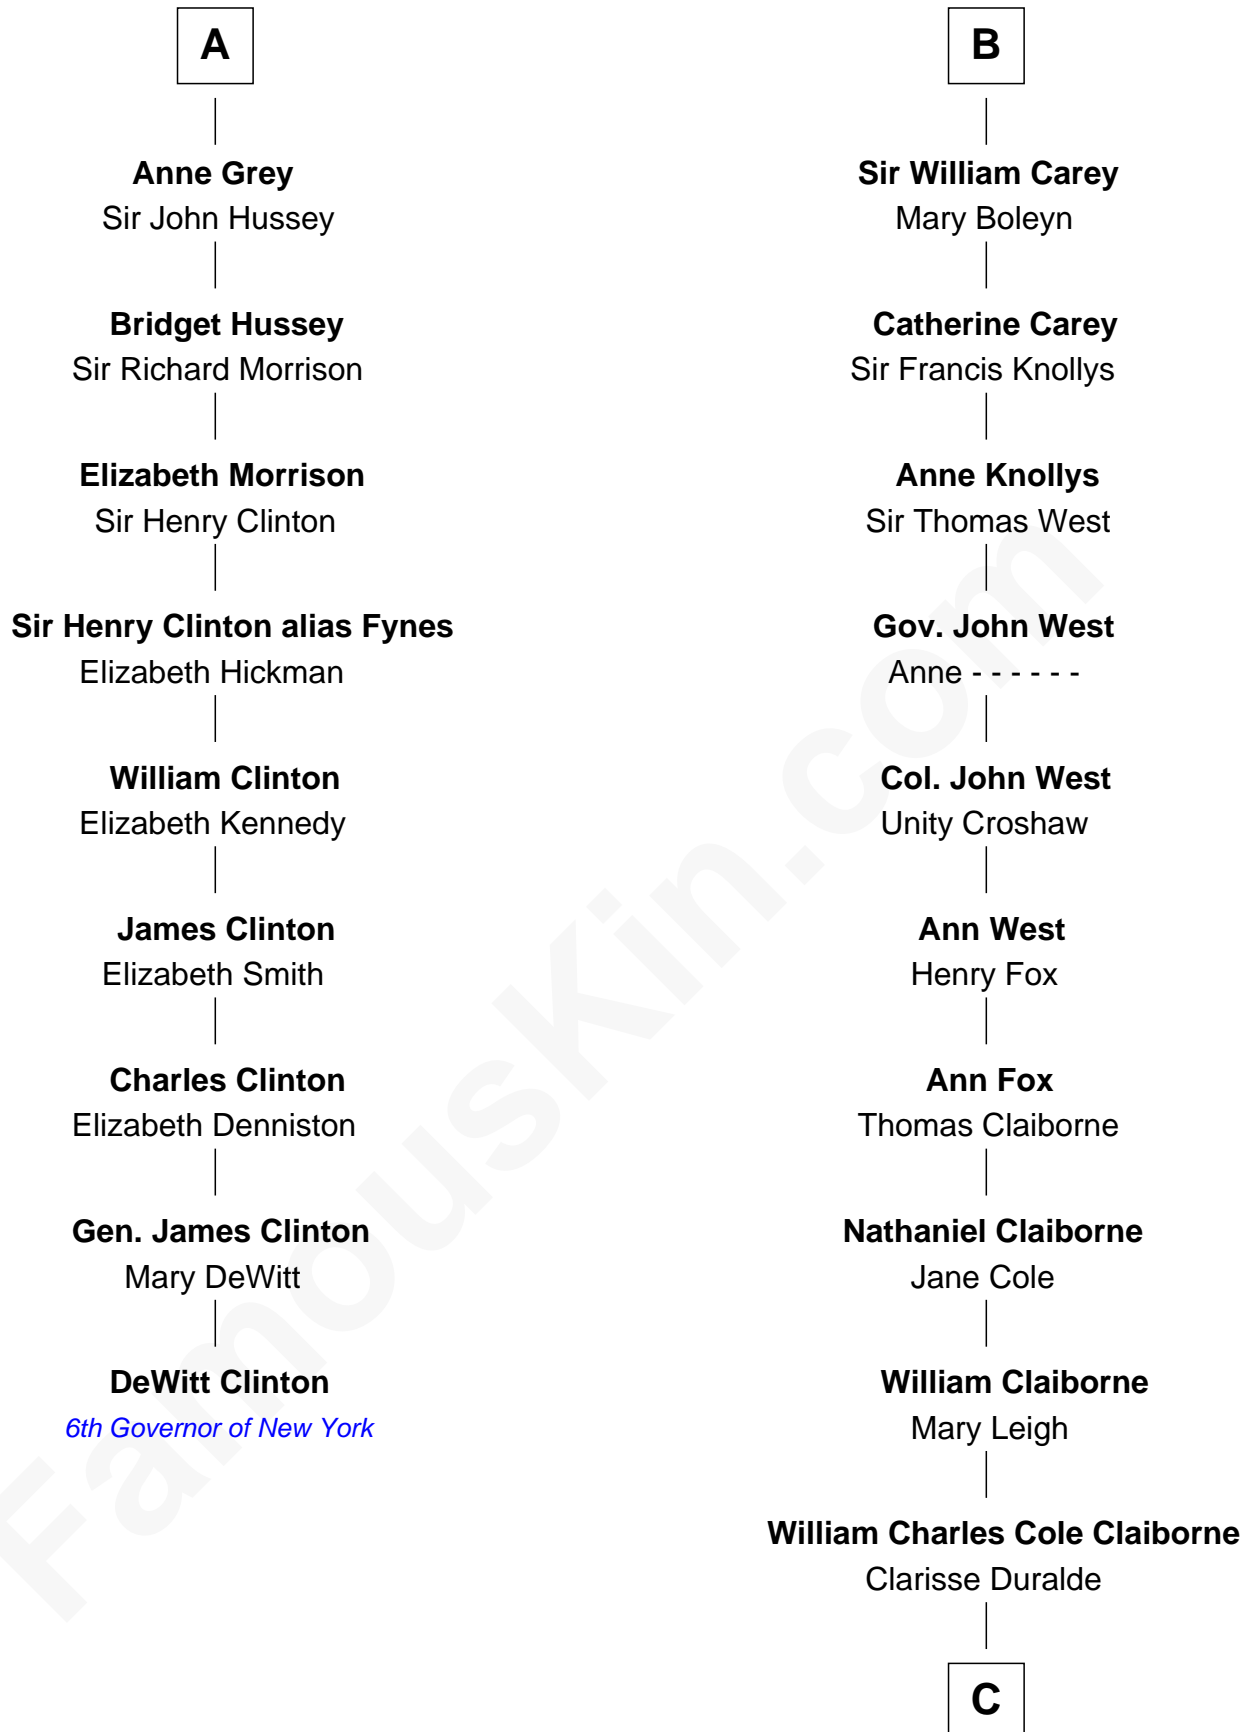

FamousKin.com Relationship Chart of

DeWitt Clinton

6th Governor of New York

15th cousin 5 times removed of

Liz Claiborne

Fashion Designer and Founder of Liz Claiborne Inc.

Sir Gilbert de Clare

Joan of Acre

C

William Charles Cole Claiborne

Louise de Balathier

Fernand Claiborne

Marie Louise Villeré

Omer Villere Claiborne

Carolyn Louise Fenner

Liz Claiborne