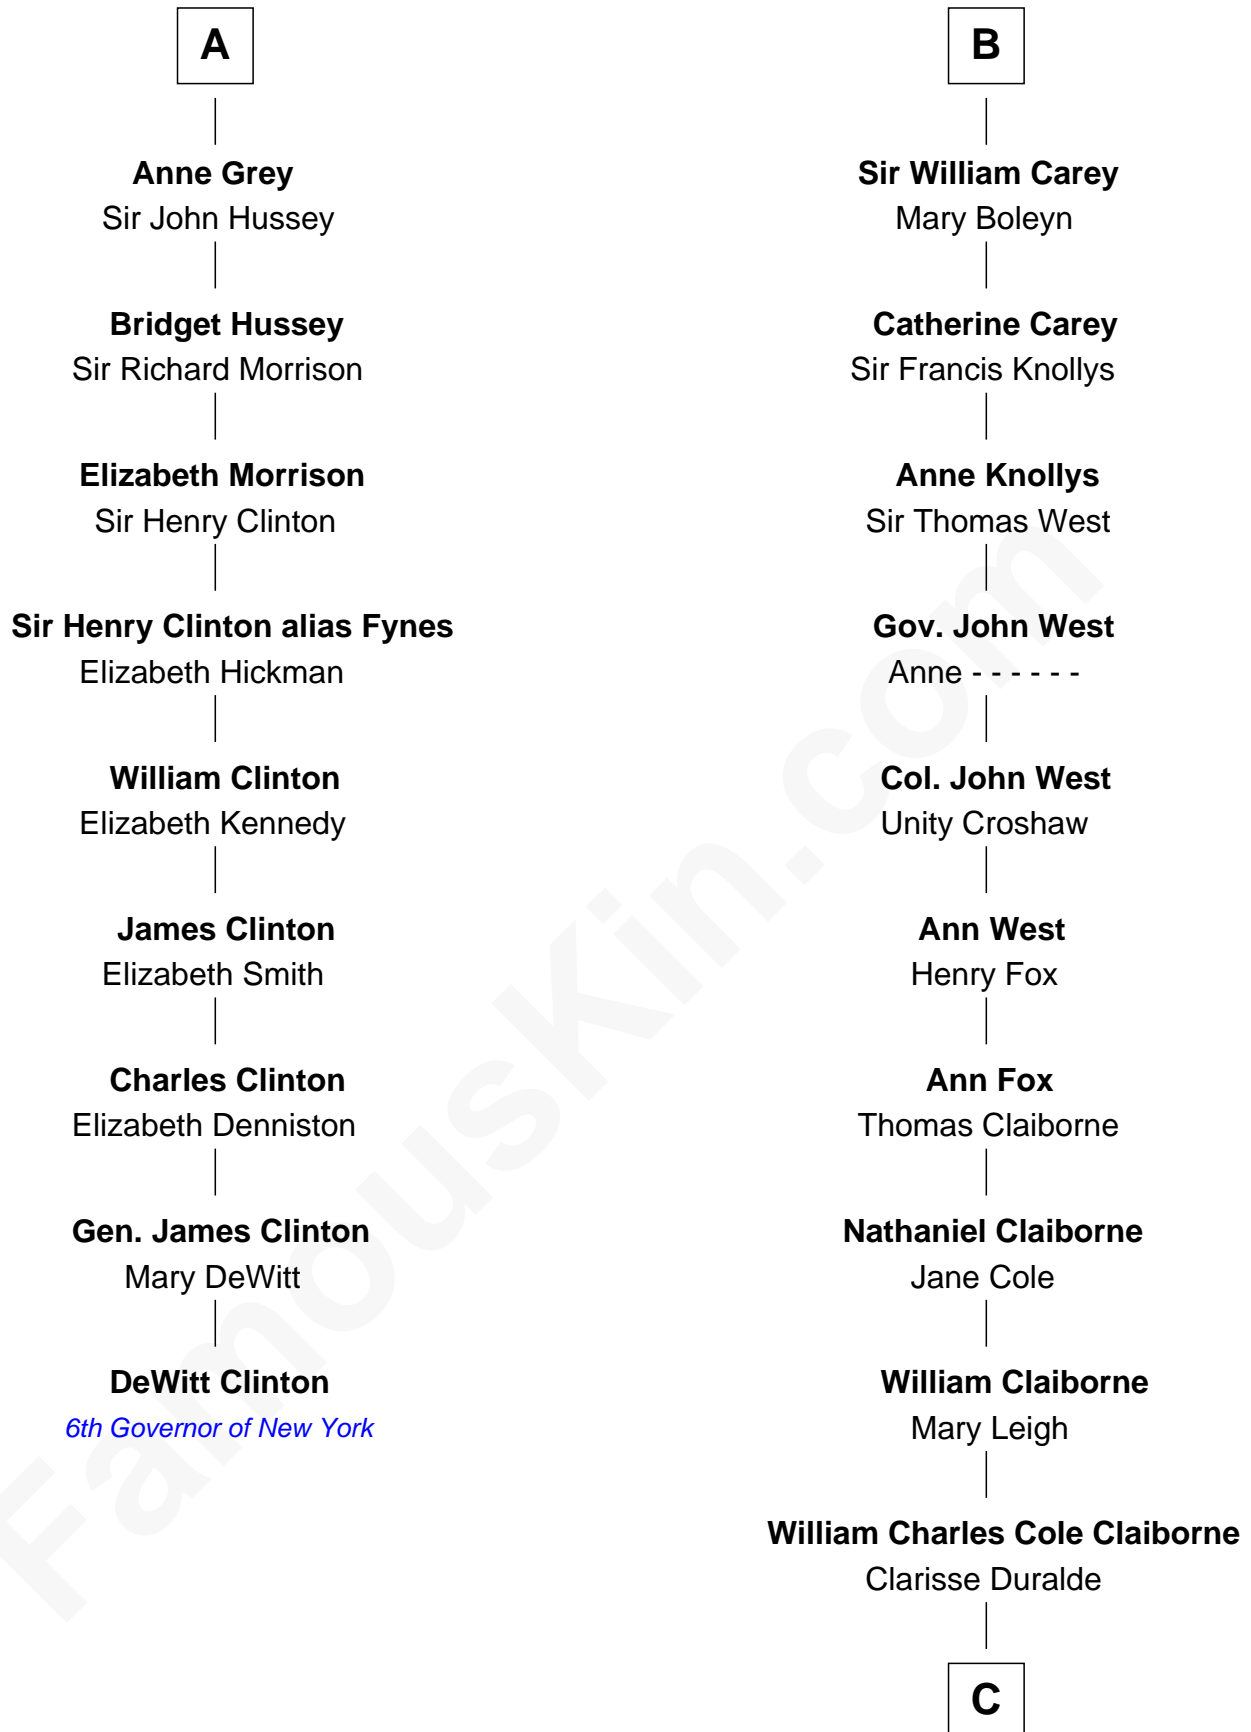

# FamousKin.com Relationship Chart of

**DeWitt Clinton**

*6th Governor of New York*

15th cousin 5 times removed of

**Liz Claiborne**

*Fashion Designer and Founder of Liz Claiborne Inc.*

**Roger de Mortimer**

Joan de Geneville

**Sir Edmund Mortimer**  
Elizabeth de Badlesmere

**Sir Roger de Mortimer**  
Philippa de Montagu

**Edmund Mortimer**  
Philippa Plantagenet

**Elizabeth Mortimer**  
Sir Henry Percy

**Sir Henry Percy**  
Eleanor Neville

**Katherine Percy**  
Sir Edmund Grey

**George Grey**  
Catherine Herbert

**A**

**Margaret de Mortimer**  
Thomas de Berkeley

**Maurice de Berkeley**  
Elizabeth le Despencer

**Thomas de Berkeley**  
Margaret de Lisle

**Elizabeth de Berkeley**  
Richard de Beauchamp

**Eleanor Beauchamp**  
Edmund Beaufort

**Eleanor Beaufort**  
Sir Robert Spencer

**Margaret Spencer**  
Sir Thomas Carey

**B**

**C**

**William Charles Cole Claiborne**