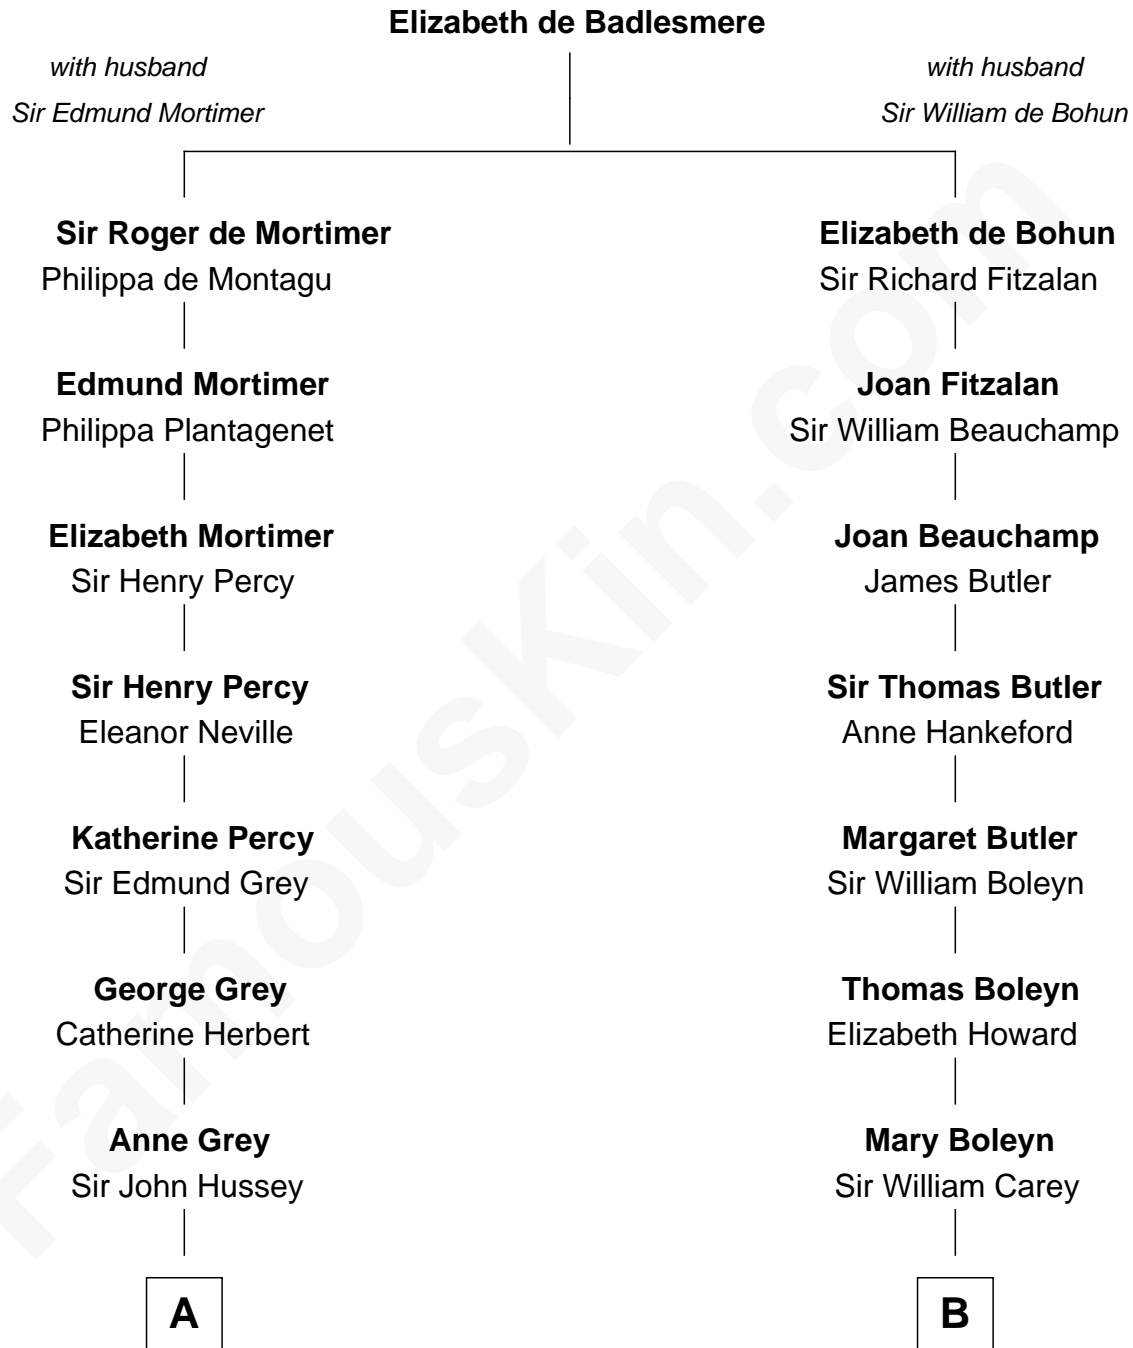

FamousKin.com Relationship Chart of

DeWitt Clinton

6th Governor of New York

14th cousin 5 times removed of

Liz Claiborne

Fashion Designer and Founder of Liz Claiborne Inc.

C

—
Fernand Claiborne
Marie Louise Villeré

—
Omer Villere Claiborne
Carolyn Louise Fenner

—
Liz Claiborne
Found of Liz Claiborne Inc.

FamousKin.com