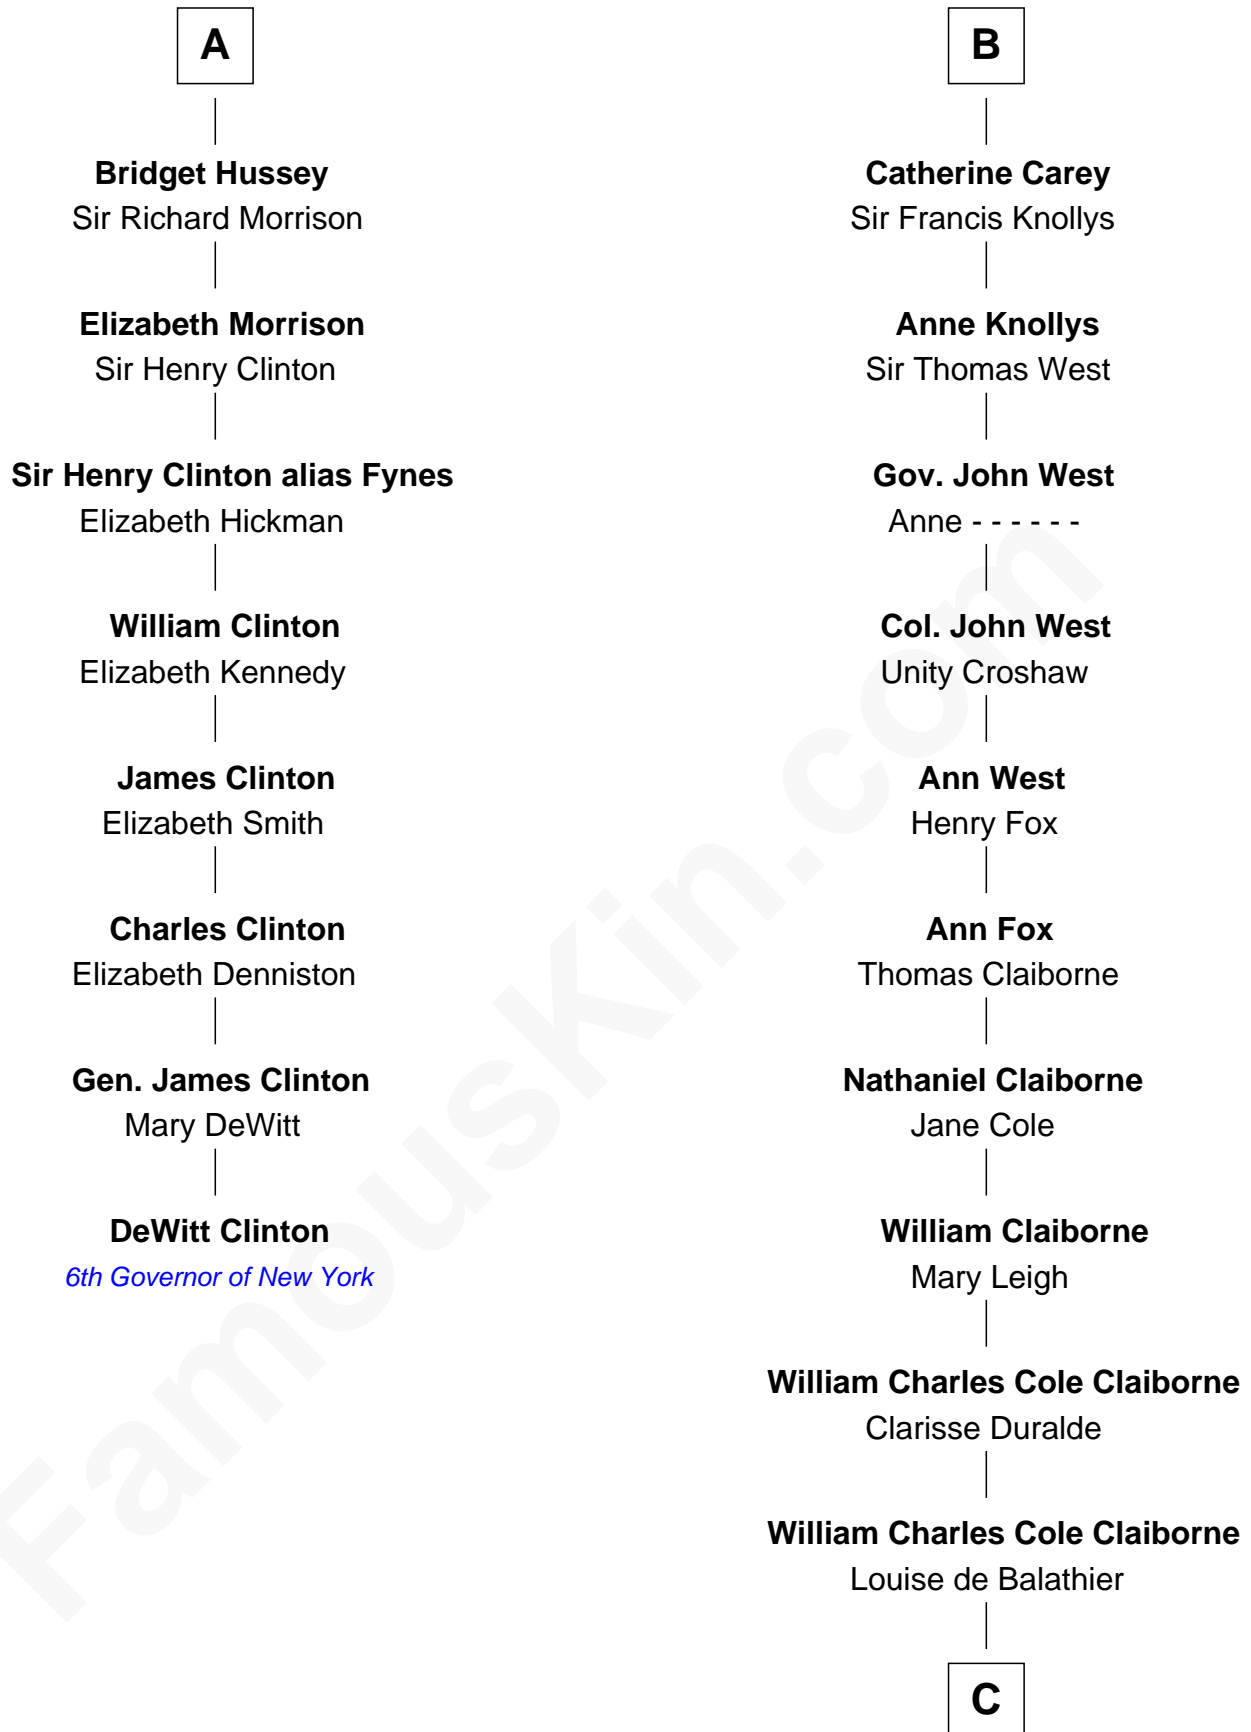

FamousKin.com Relationship Chart of

DeWitt Clinton

6th Governor of New York

14th cousin 5 times removed of

Liz Claiborne

Fashion Designer and Founder of Liz Claiborne Inc.

C

—
Fernand Claiborne
Marie Louise Villeré

—
Omer Villere Claiborne
Carolyn Louise Fenner

—
Liz Claiborne
Found of Liz Claiborne Inc.

FamousKin.com