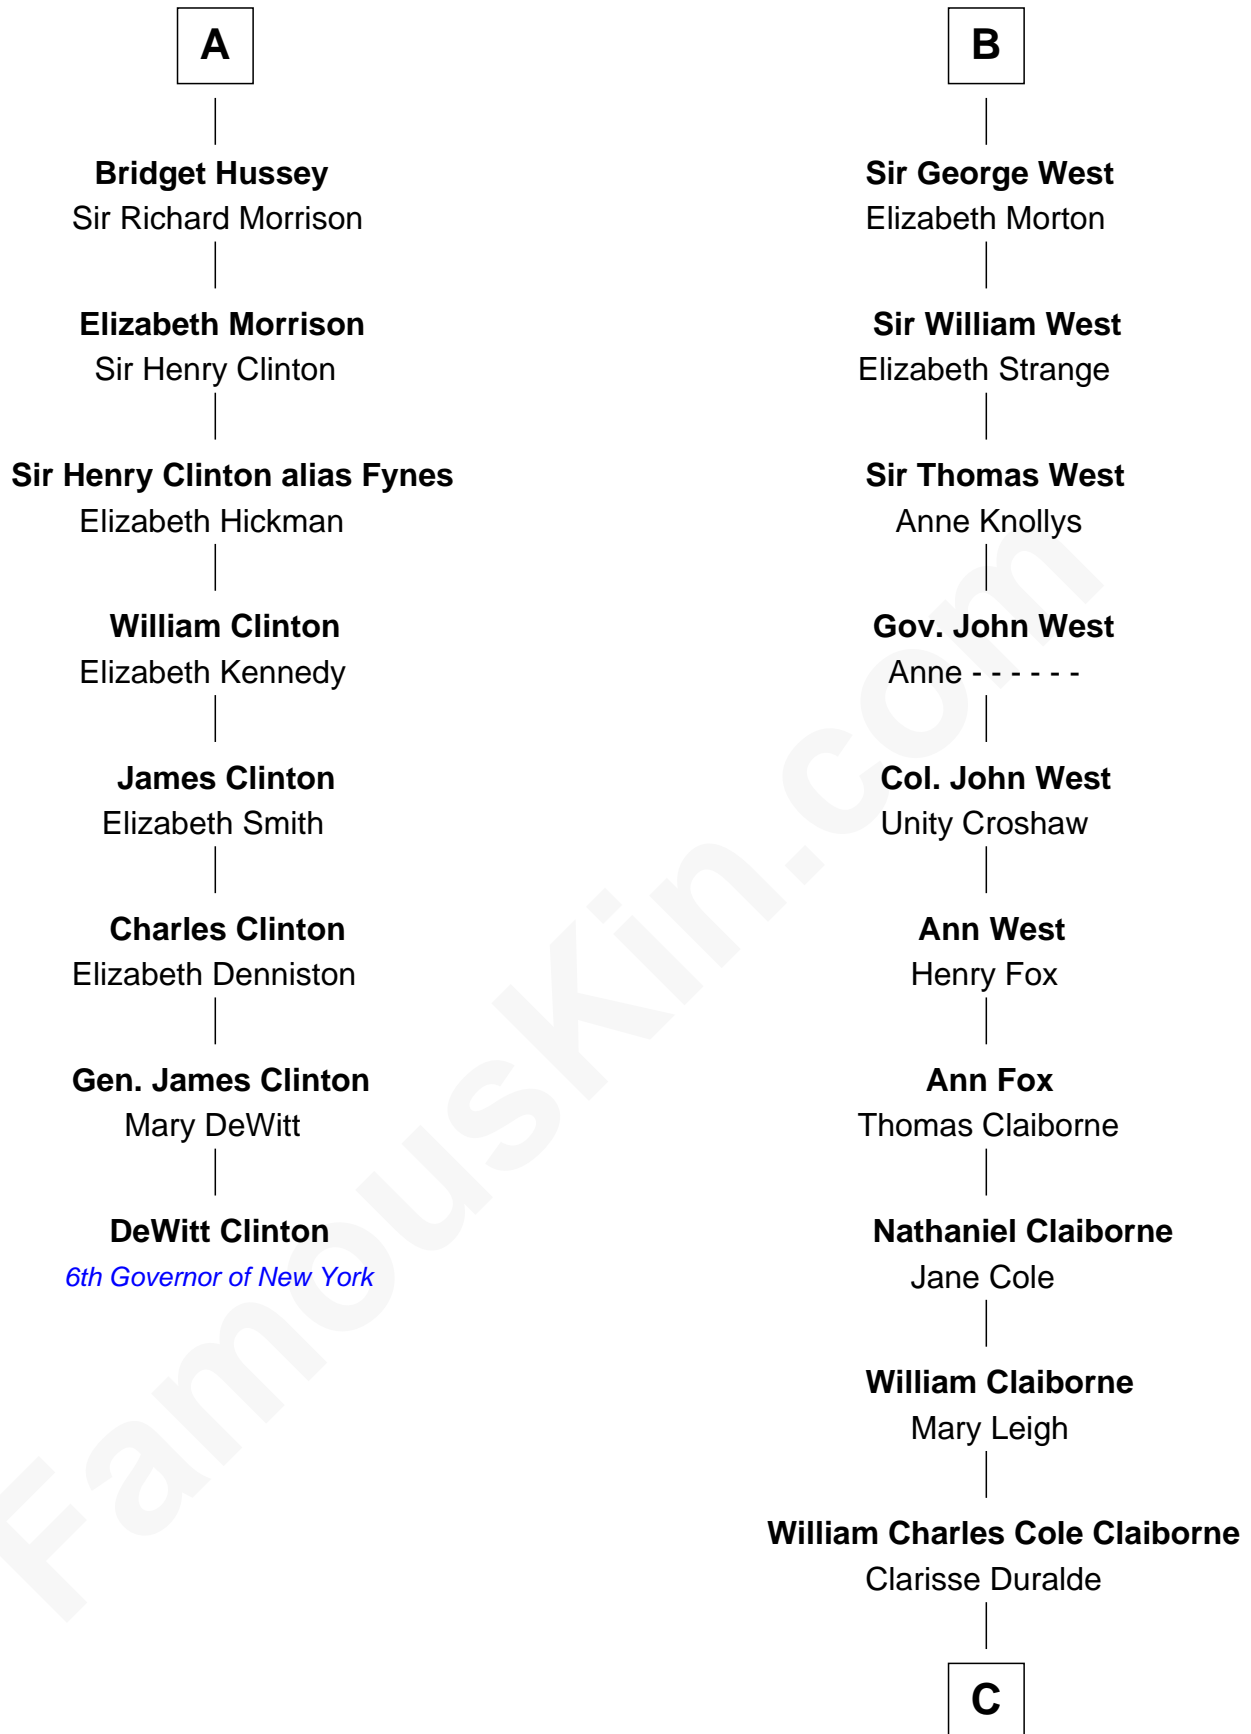

# FamousKin.com Relationship Chart of

**DeWitt Clinton**

*6th Governor of New York*

14th cousin 6 times removed of

**Liz Claiborne**

*Fashion Designer and Founder of Liz Claiborne Inc.*

**C**

**William Charles Cole Claiborne**

Louise de Balathier

**Fernand Claiborne**

Marie Louise Villeré

**Omer Villere Claiborne**

Carolyn Louise Fenner

**Liz Claiborne**

*Found of Liz Claiborne Inc.*

FamousKin.com