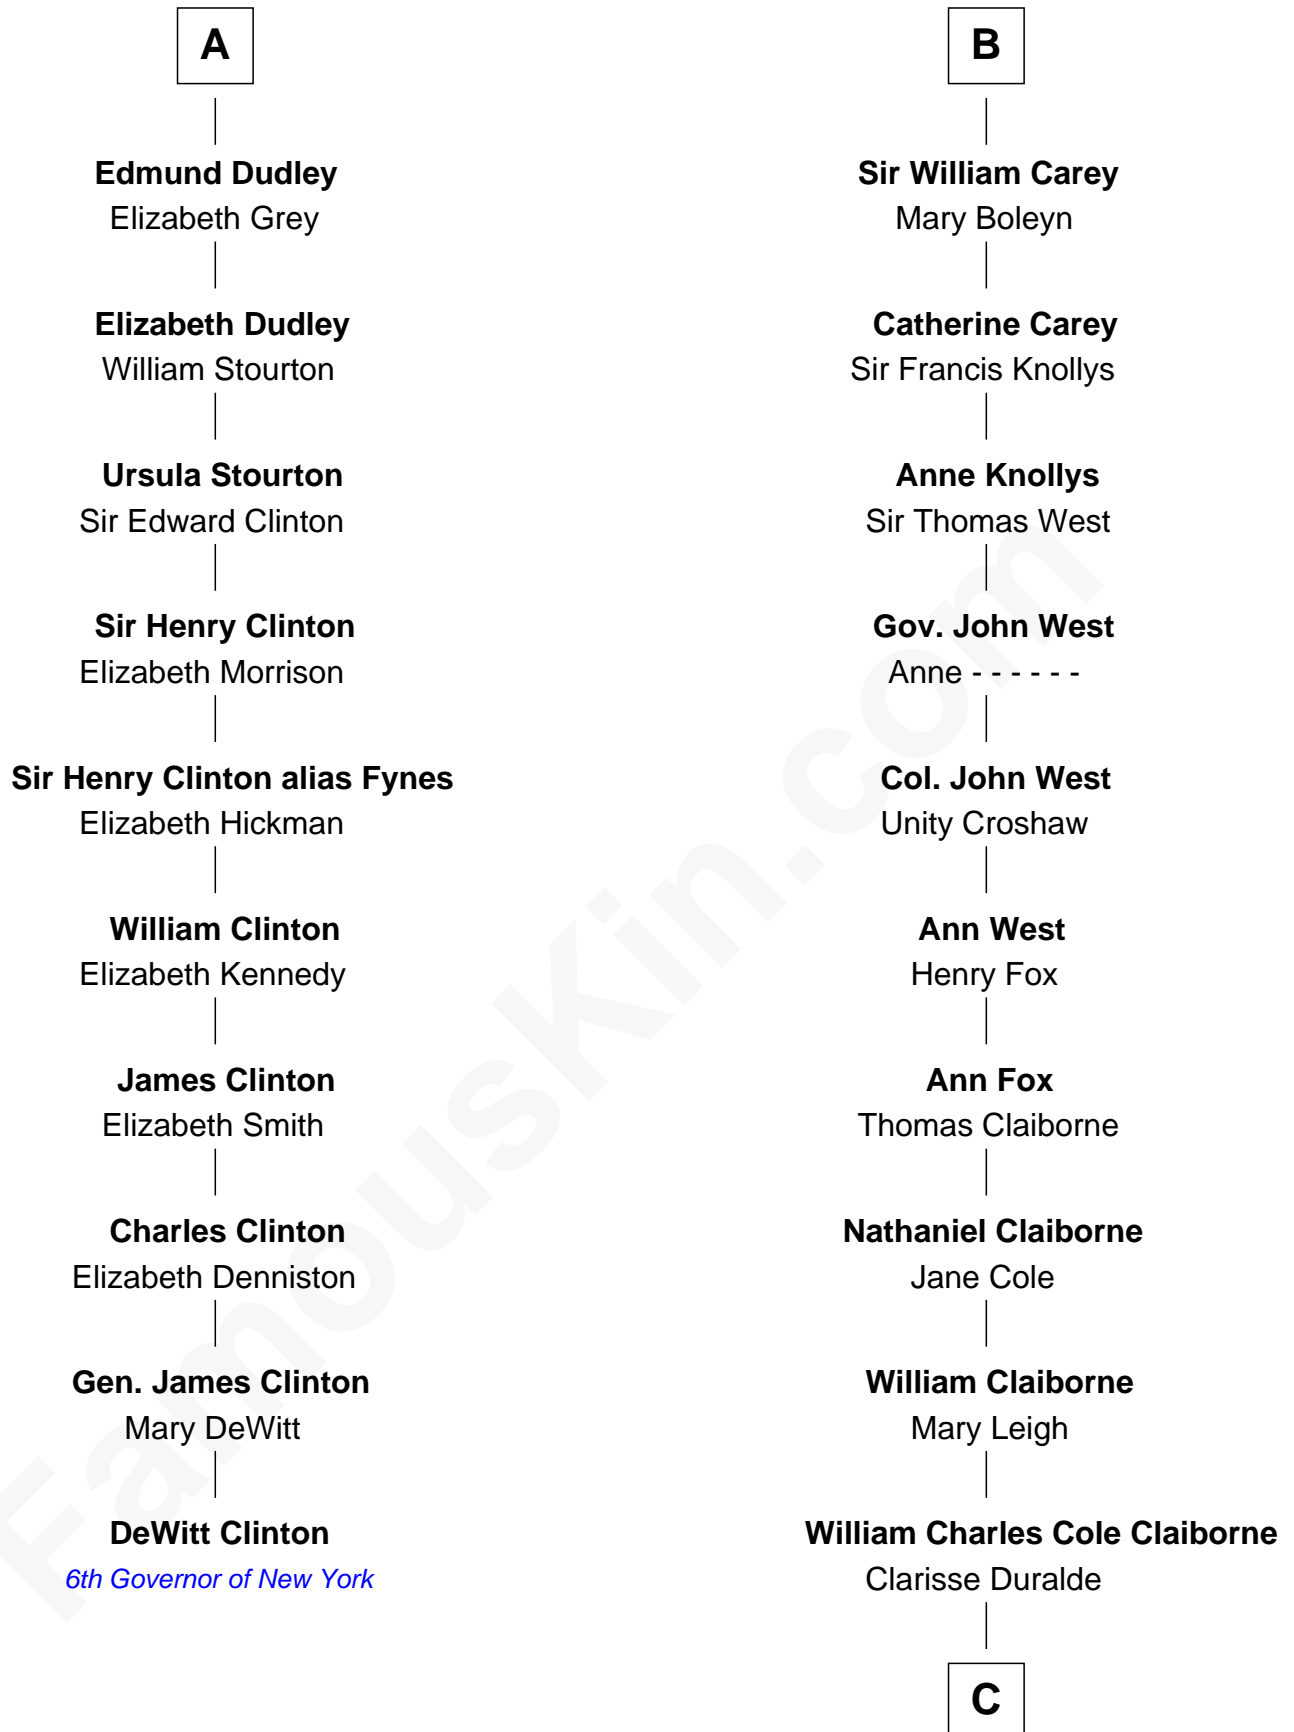

FamousKin.com Relationship Chart of

DeWitt Clinton

6th Governor of New York

16th cousin 4 times removed of

Liz Claiborne

Fashion Designer and Founder of Liz Claiborne Inc.

Sir Hugh le Despencer

Isabella de Beauchamp

Eleanor de Clare

Elizabeth le Despencer

Maurice de Berkeley

Thomas de Berkeley

Margaret de Lisle

Elizabeth de Berkeley

Richard de Beauchamp

Eleanor Beauchamp

Edmund Beaufort

Eleanor Beaufort

Sir Robert Spencer

Margaret Spencer

Sir Thomas Carey

B

C

William Charles Cole Claiborne

Louise de Balathier

Fernand Claiborne

Marie Louise Villeré

Omer Villere Claiborne

Carolyn Louise Fenner

Liz Claiborne

Found of Liz Claiborne Inc.

FamousKin.com