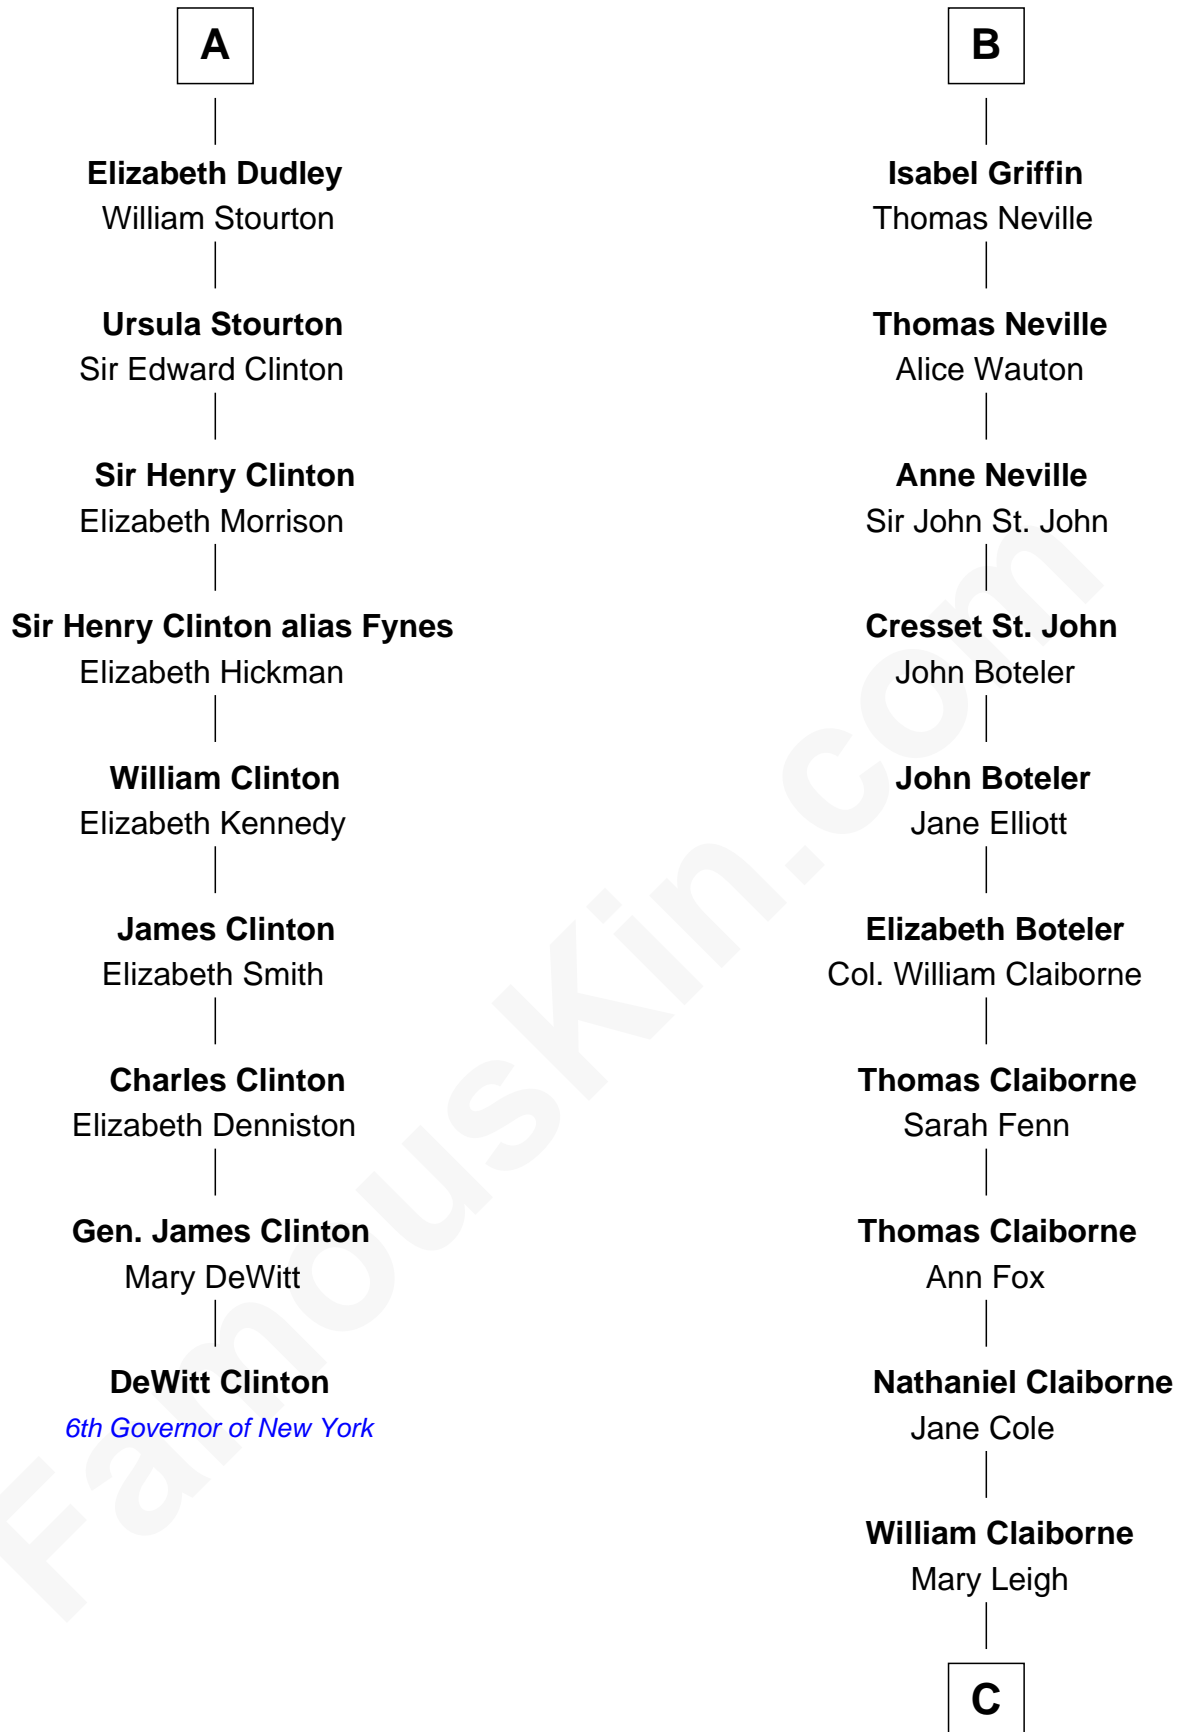

# FamousKin.com Relationship Chart of

**DeWitt Clinton**

*6th Governor of New York*

15th cousin 6 times removed of

**Liz Claiborne**

*Fashion Designer and Founder of Liz Claiborne Inc.*

**Sir William de Cantilupe**

Eve de Braiose

**C**

|  
**William Charles Cole Claiborne**

Clarisse Duralde

|  
**William Charles Cole Claiborne**

Louise de Balathier

|  
**Fernand Claiborne**

Marie Louise Villeré