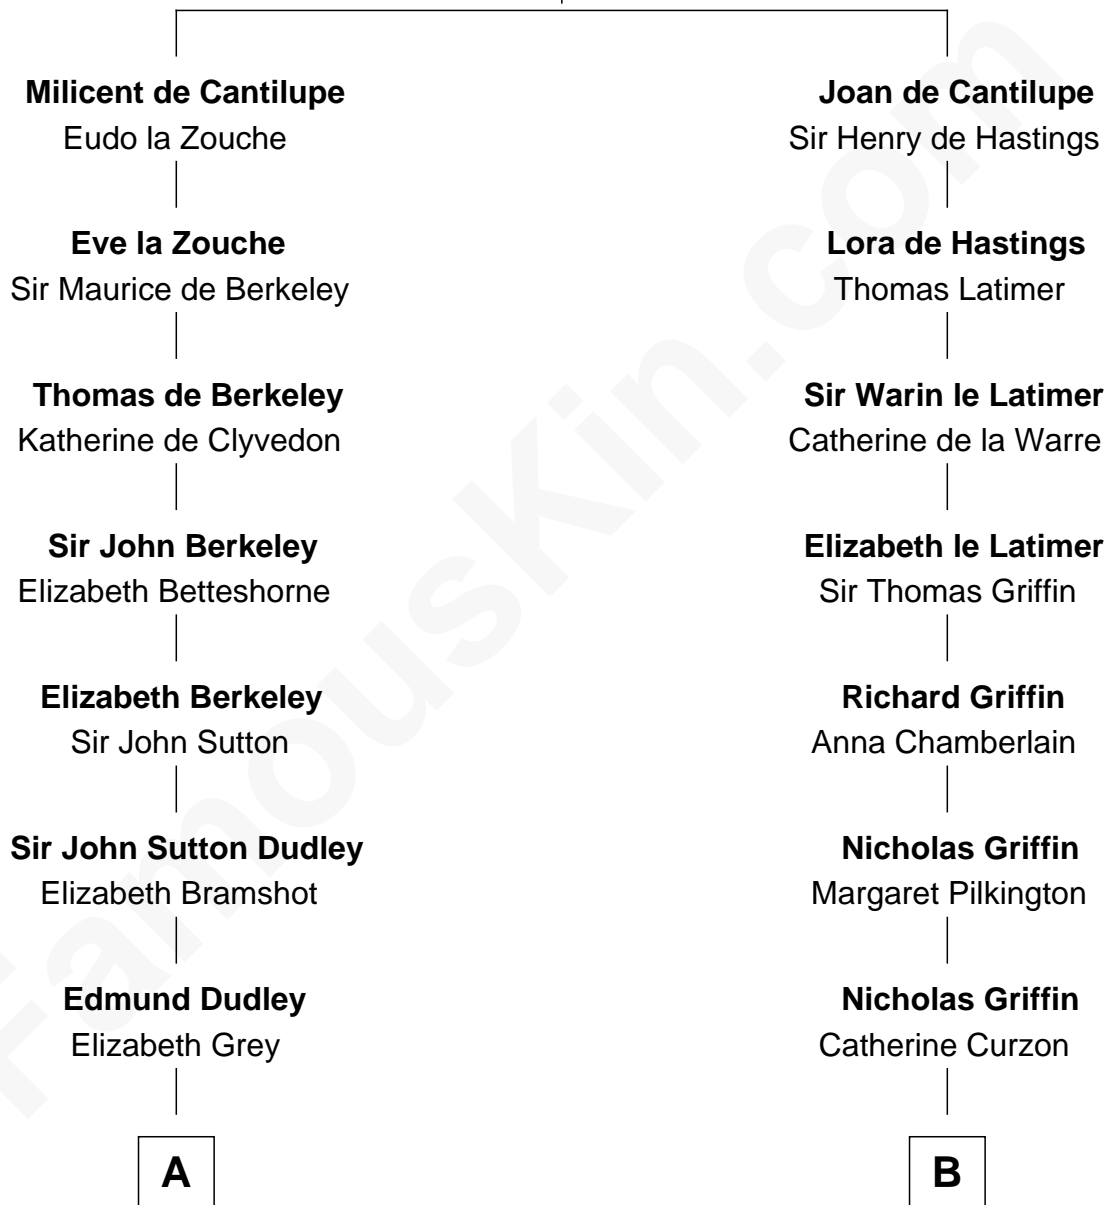

# FamousKin.com Relationship Chart of

**DeWitt Clinton**

*6th Governor of New York*

15th cousin 6 times removed of

**Liz Claiborne**

*Fashion Designer and Founder of Liz Claiborne Inc.*

**Sir William de Cantilupe**

Eve de Braiose

**C**

|  
**William Charles Cole Claiborne**

Clarisse Duralde

|  
**William Charles Cole Claiborne**

Louise de Balathier

|  
**Fernand Claiborne**

Marie Louise Villeré